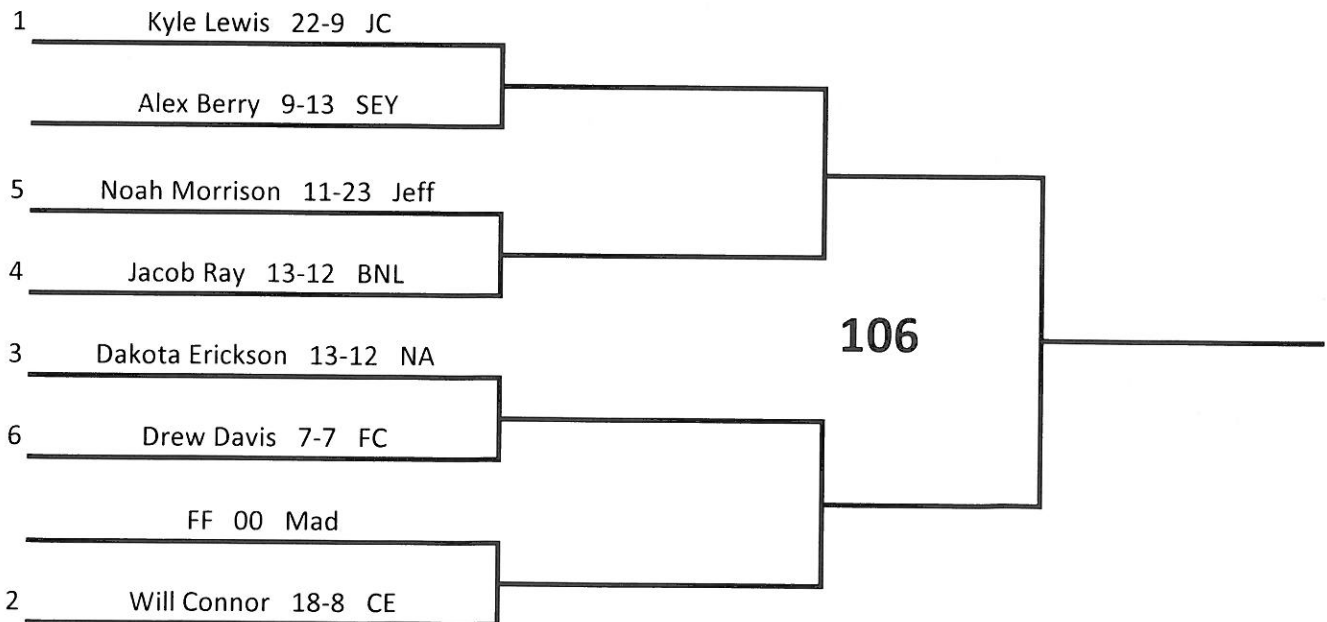

# 106

School	Wt.	Grade	Wresler Name	Win	Loss	Win %	Seed	Line
Bedford	106	9	Jacob Ray	13	12	0.52	4	
Columbus East	106	10	Will Connor	18	8	0.6923	2	
Floyd Central	106	0	Drew Davis	7	7	0.5	6	
Jeffersonville	106	0	Noah Morrison	11	23	0.3235	5	
Jennings County	106	11	Kyle Lewis	22	9	0.7097	1	
Madison	106	0	FF	0	0	#DIV/0!		7
New Albany	106	9	Dakota Erickson	13	12	0.52	3	
Seymour	106	9	Alex Berry	9	13	0.4091		2

### Directions

Data is pulled from the Entry Tab & organized including the win %-age. Forfeit must be treated as seed.

Coaches can add the Seed of the athlete in the Seed column with in return drops wrestler to the bracket

### Seed to line chart

- 1 Line 1
- 2 Line 8
- 3 Line 5
- 4 Line 4
- 5 Line 3
- 6 Line 6
- Draw #1 2
- Draw #2 7