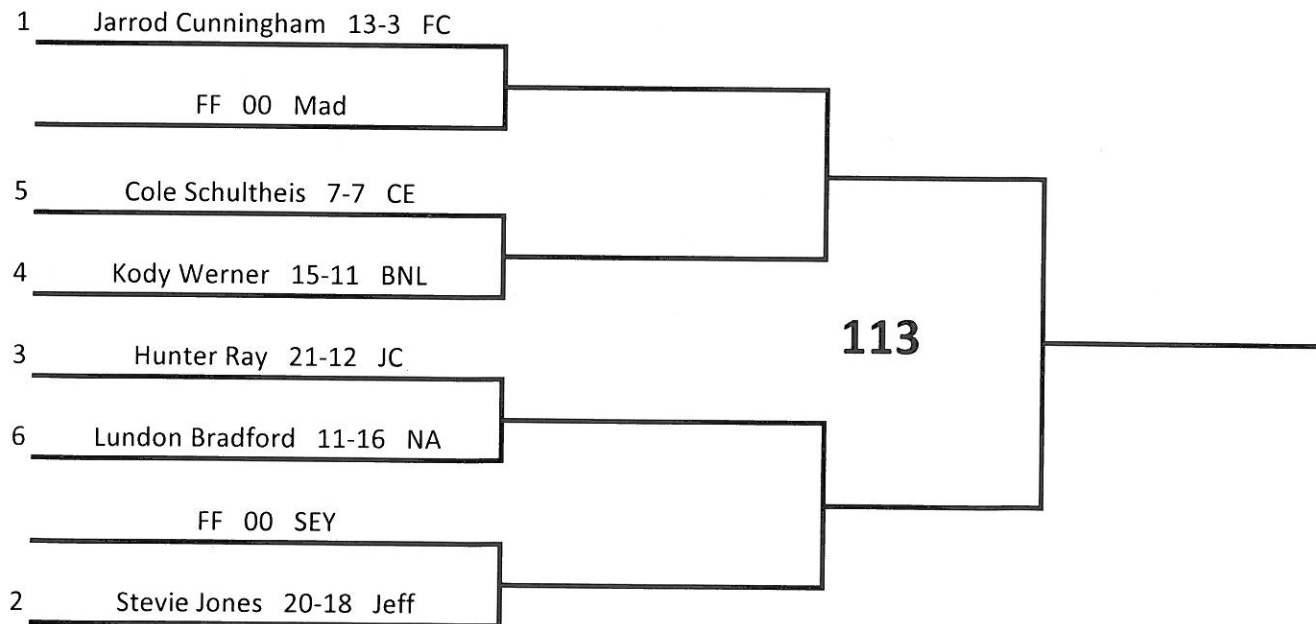

### Seed to line chart

- 1 Line 1
- 2 Line 8
- 3 Line 5
- 4 Line 4
- 5 Line 3
- 6 Line 6
- Draw #1 2
- Draw #2 7

### Directions

Data is pulled from the Entry Tab & organized including the win %-age. Forfeit must be treated as seed.

Coaches can add the Seed of the athlete in the Seed column with in return drops wrestler to the bracket

### Seed to line chart

1 Line 1  
 2 Line 8  
 3 Line 5  
 4 Line 4  
 5 Line 3  
 6 Line 6  
 Draw #1 2  
 Draw #2 7