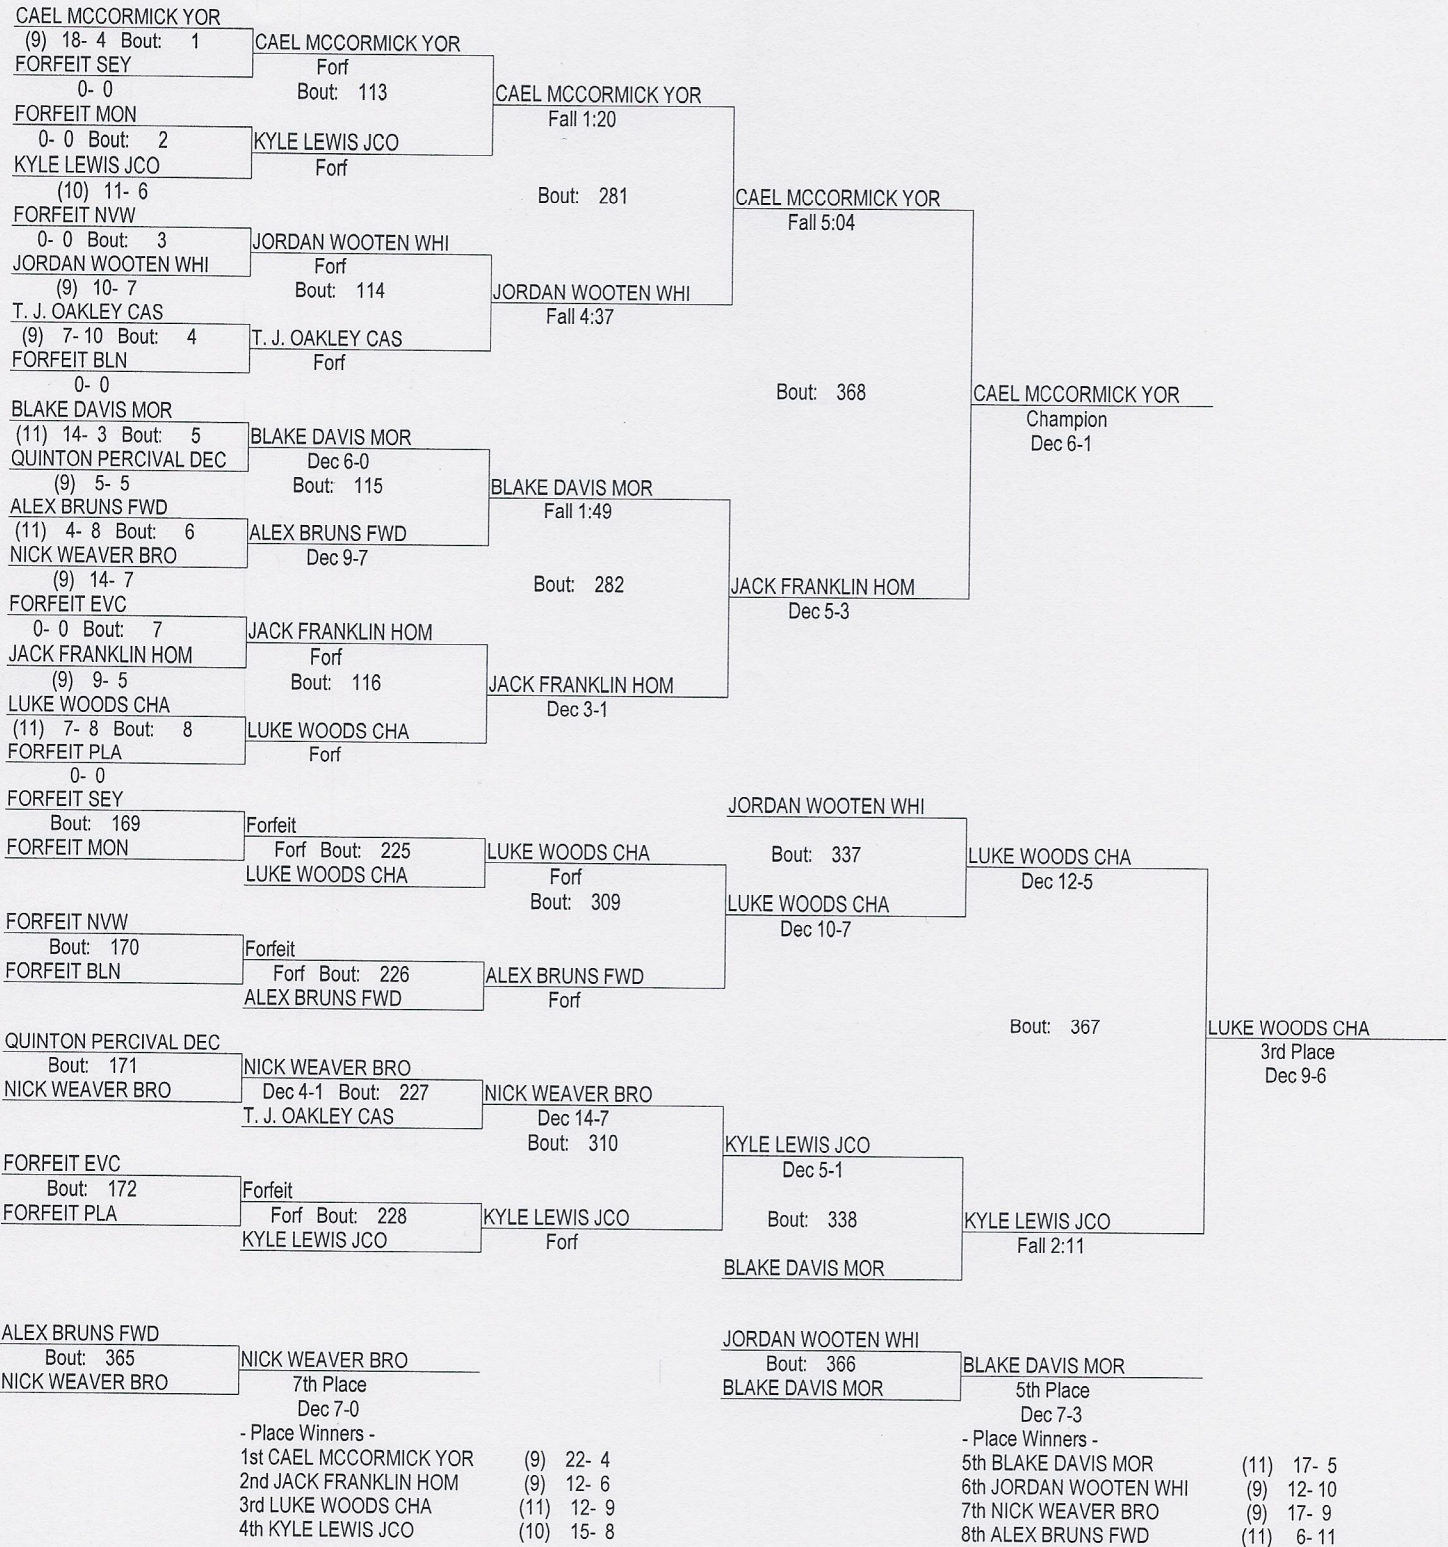

MOORESVILLE HOLIDAY CLASSIC

December 28-29, 2012

106

MOORESVILLE HOLIDAY CLASSIC

December 28-29, 2012

113

MOORESVILLE HOLIDAY CLASSIC

December 28-29, 2012

120

MOORESVILLE HOLIDAY CLASSIC

December 28-29, 2012

126

MOORESVILLE HOLIDAY CLASSIC

December 28-29, 2012

132

MOORESVILLE HOLIDAY CLASSIC