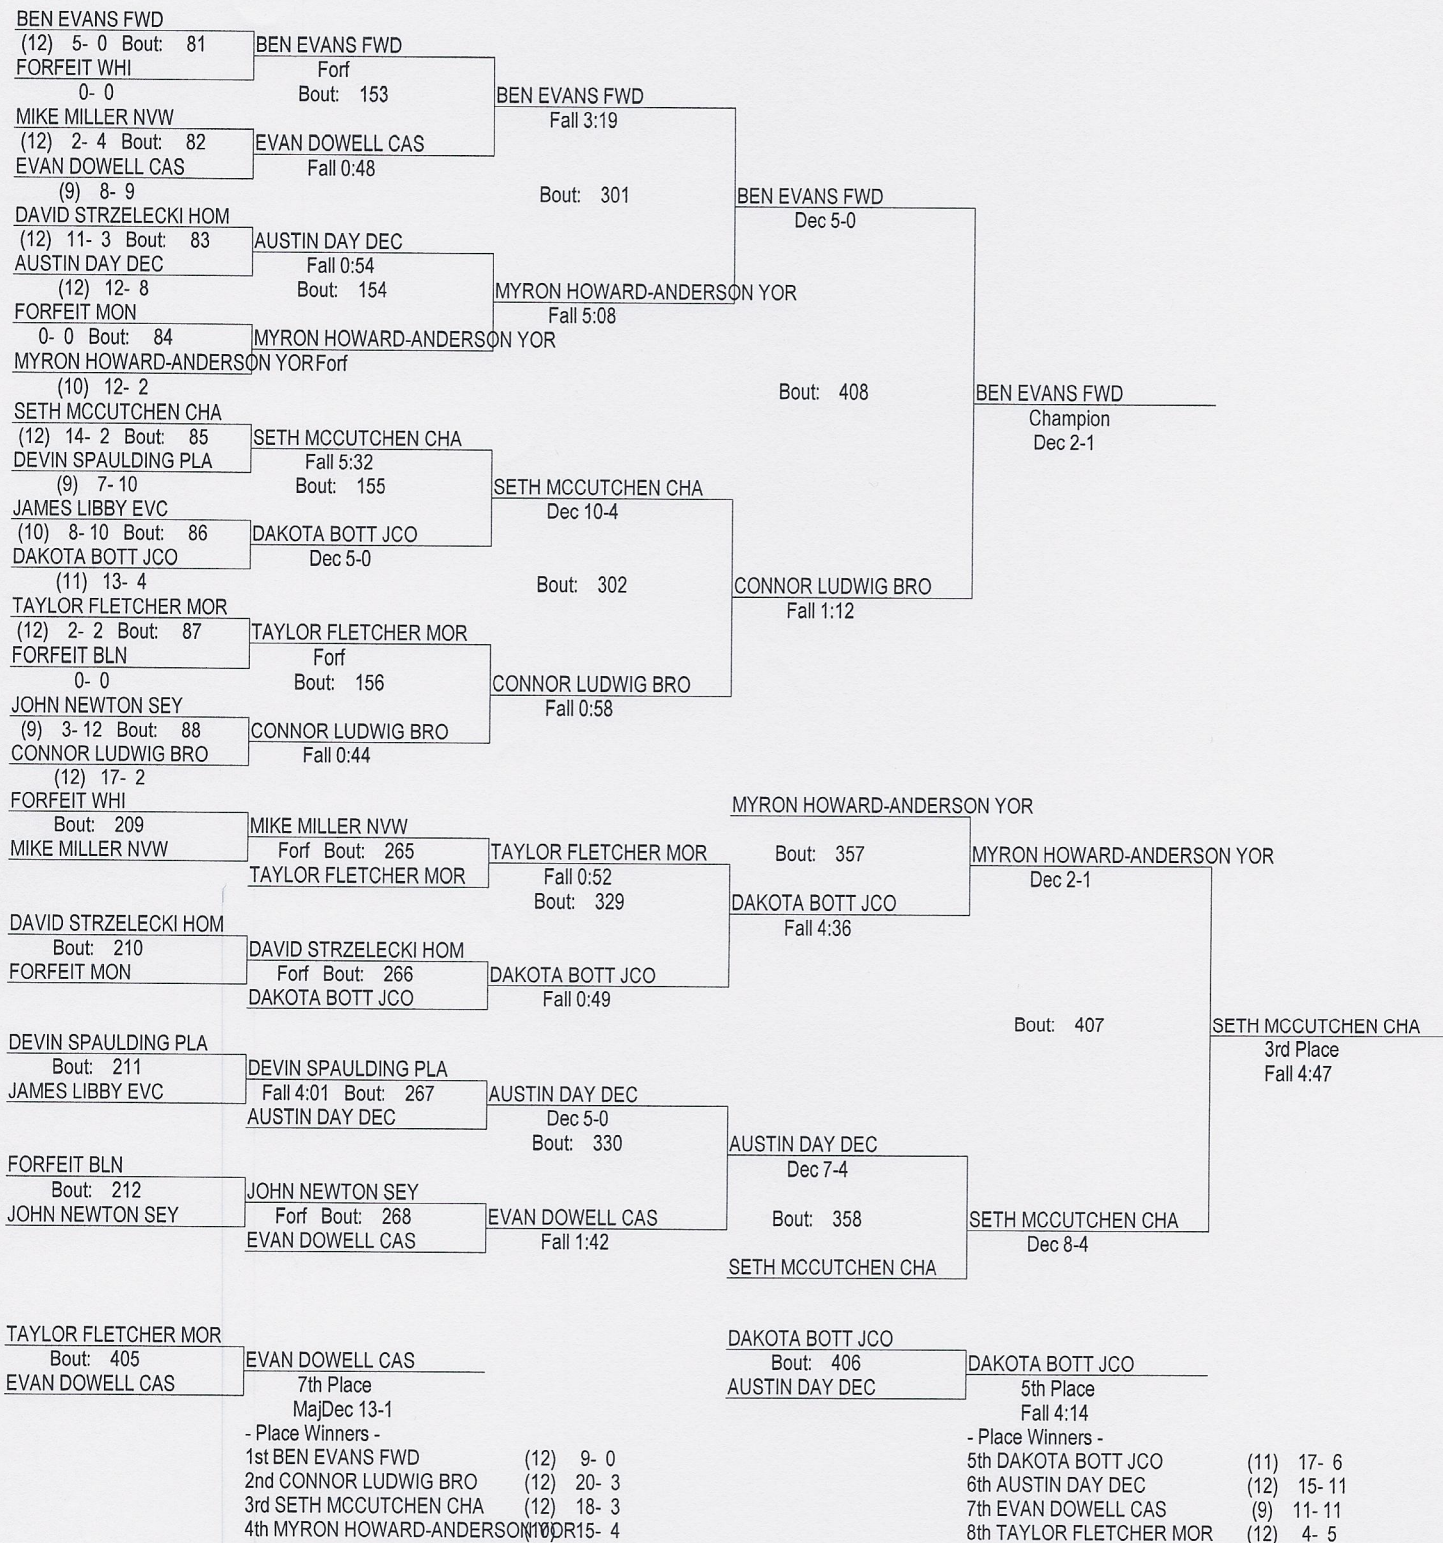

182

MOORESVILLE HOLIDAY CLASSIC

December 28-29, 2012

195

MOORESVILLE HOLIDAY CLASSIC

December 28-29, 2012

220

MOORESVILLE HOLIDAY CLASSIC