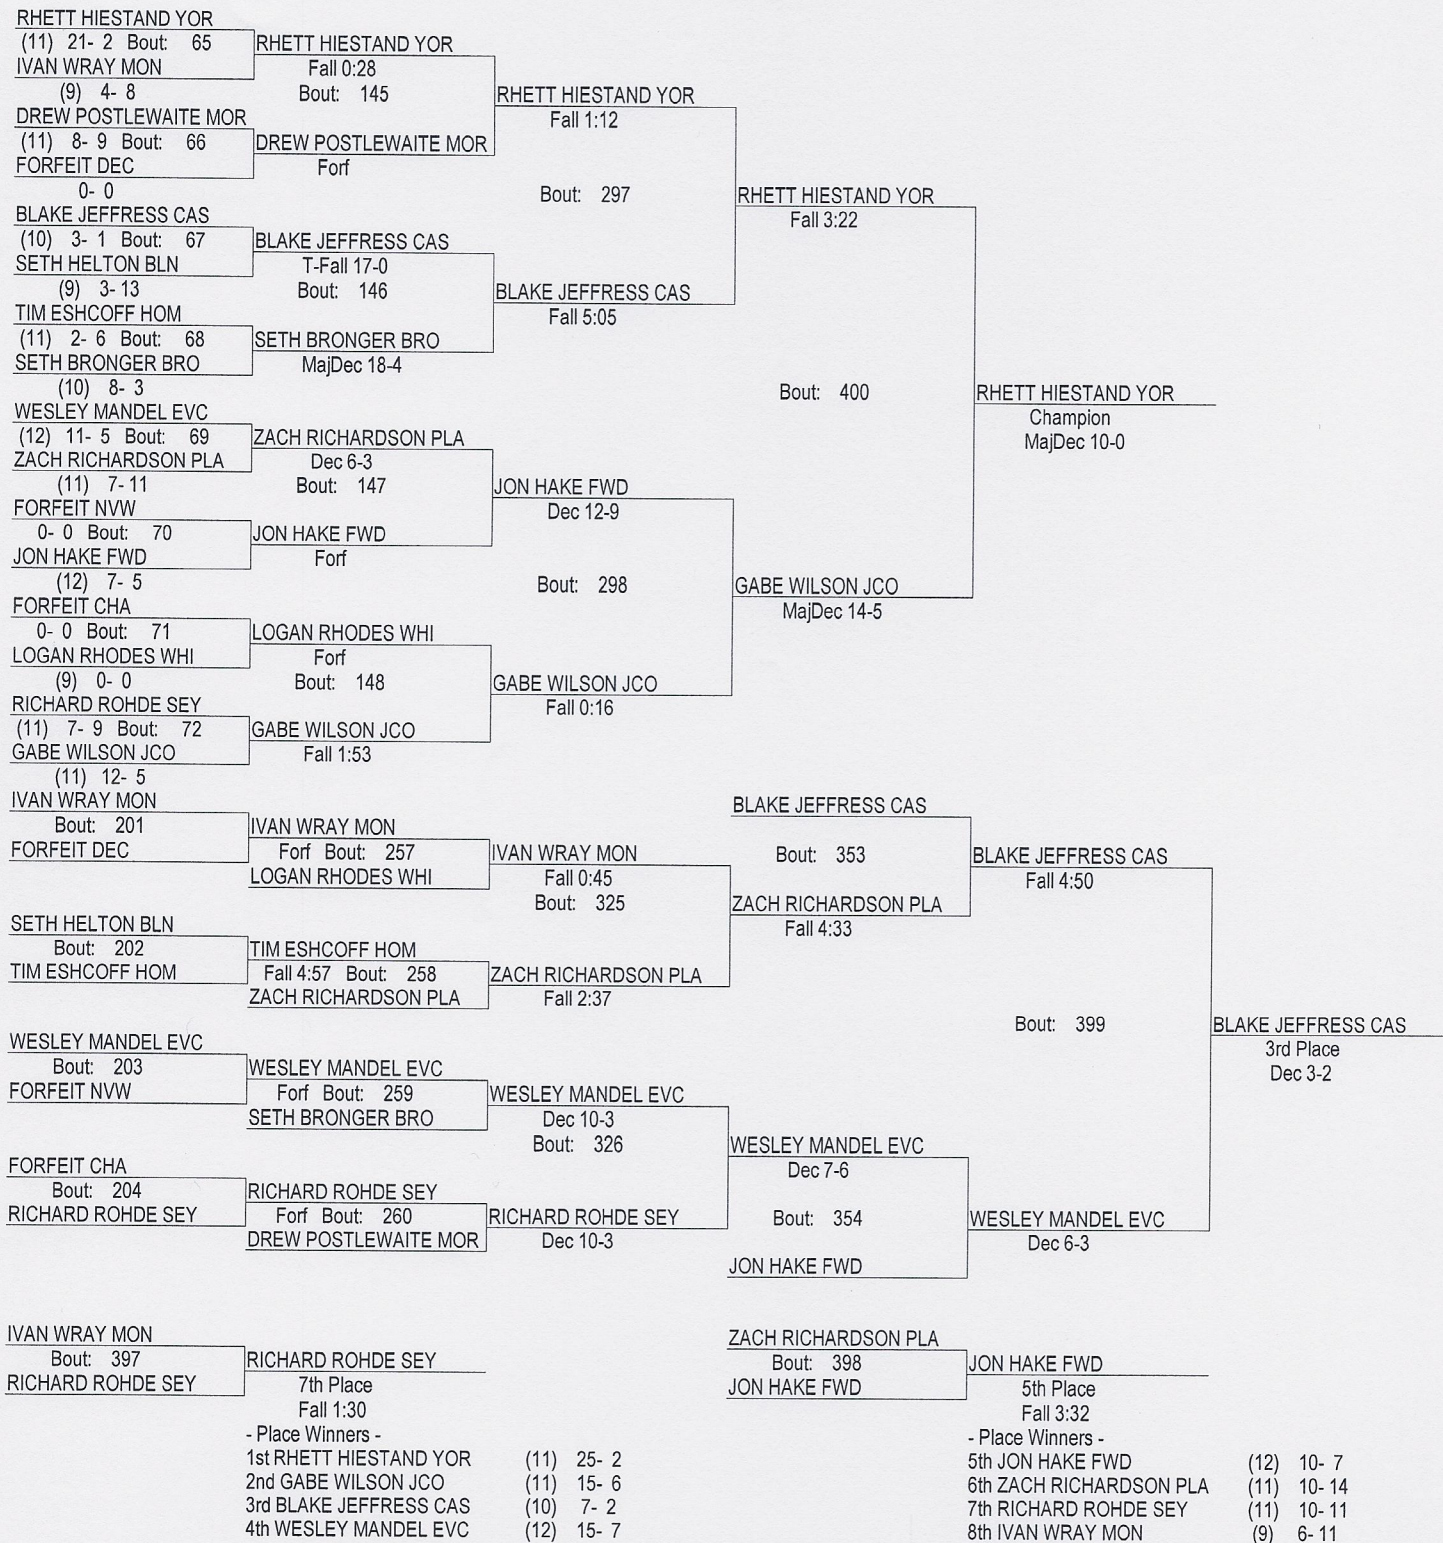

MOORESVILLE HOLIDAY CLASSIC

December 28-29, 2012

160