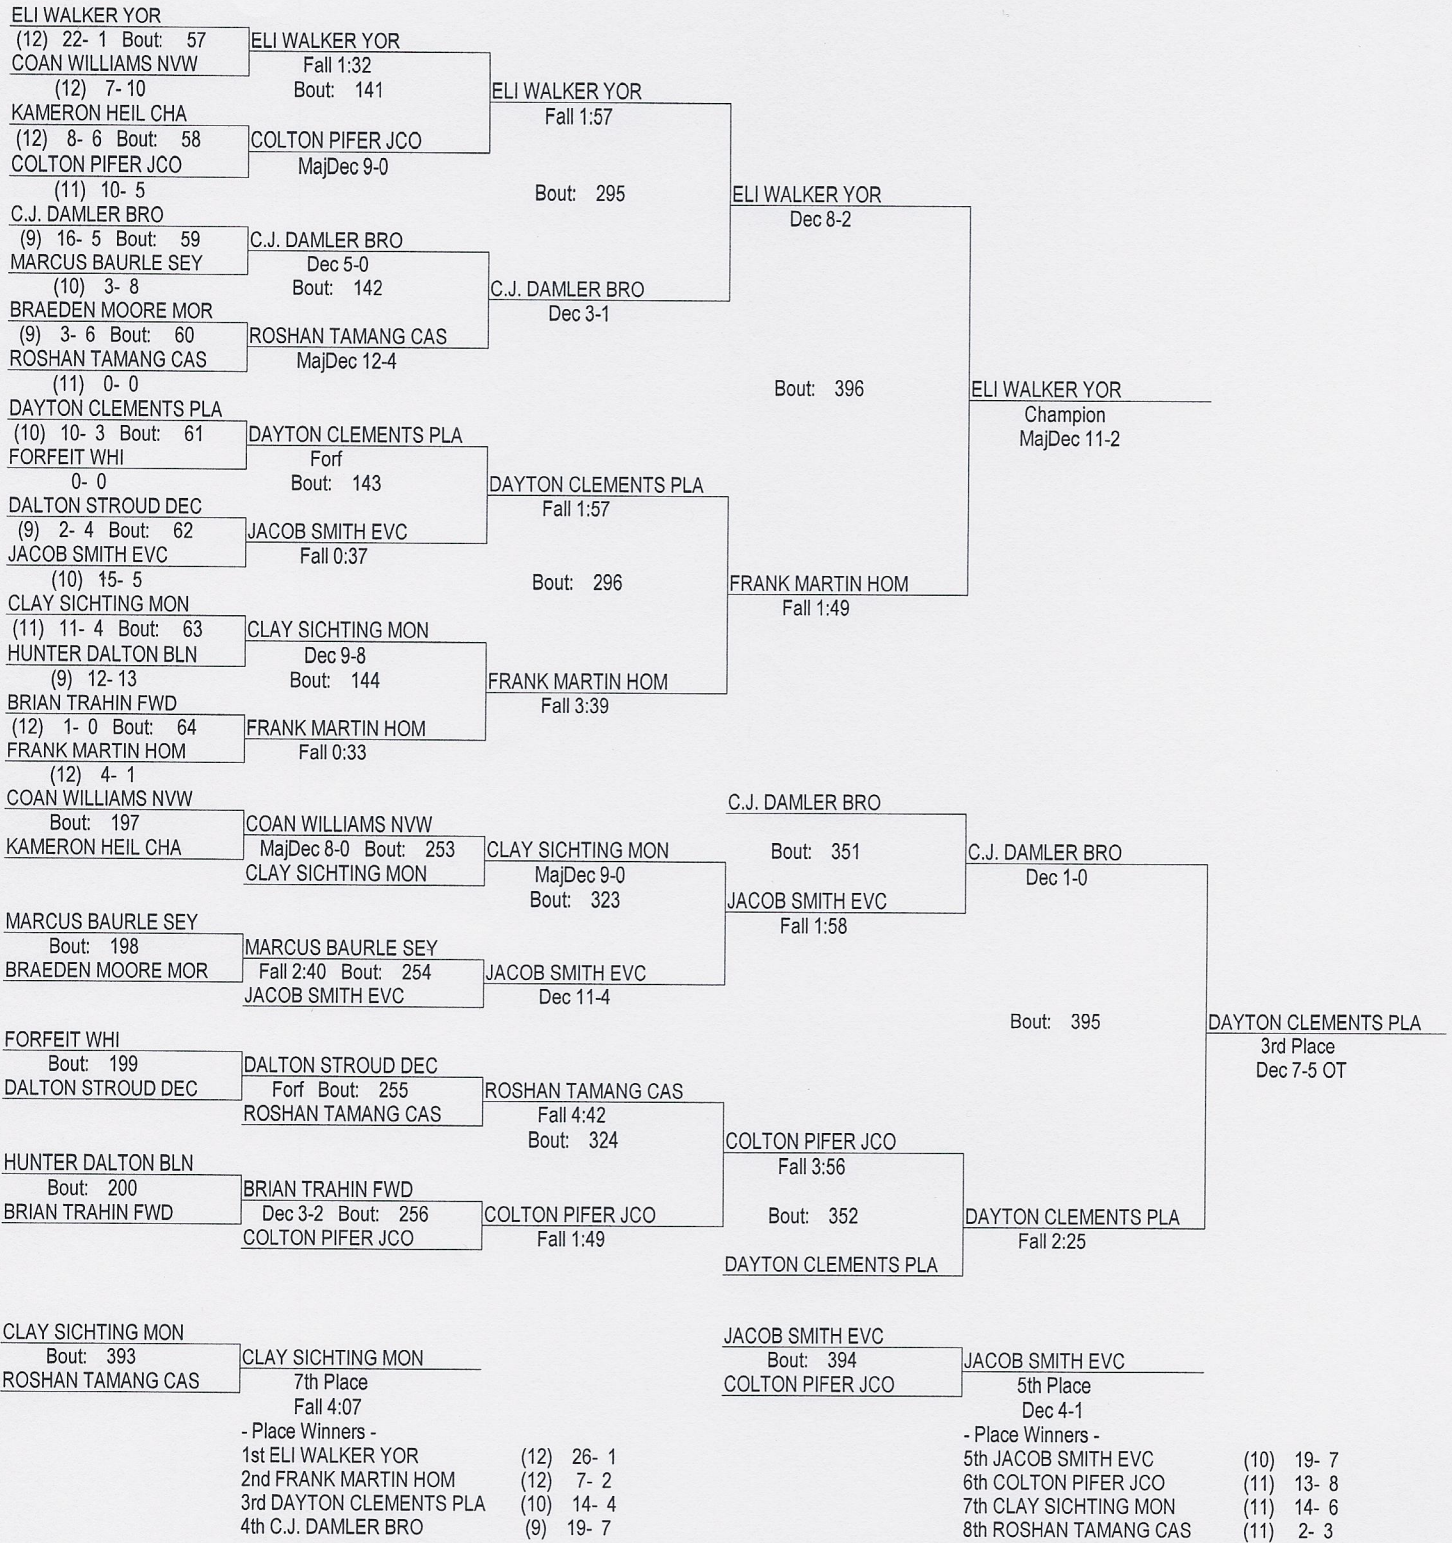

December 28-29, 2012

138

MOORESVILLE HOLIDAY CLASSIC

December 28-29, 2012

145

MOORESVILLE HOLIDAY CLASSIC

December 28-29, 2012

152