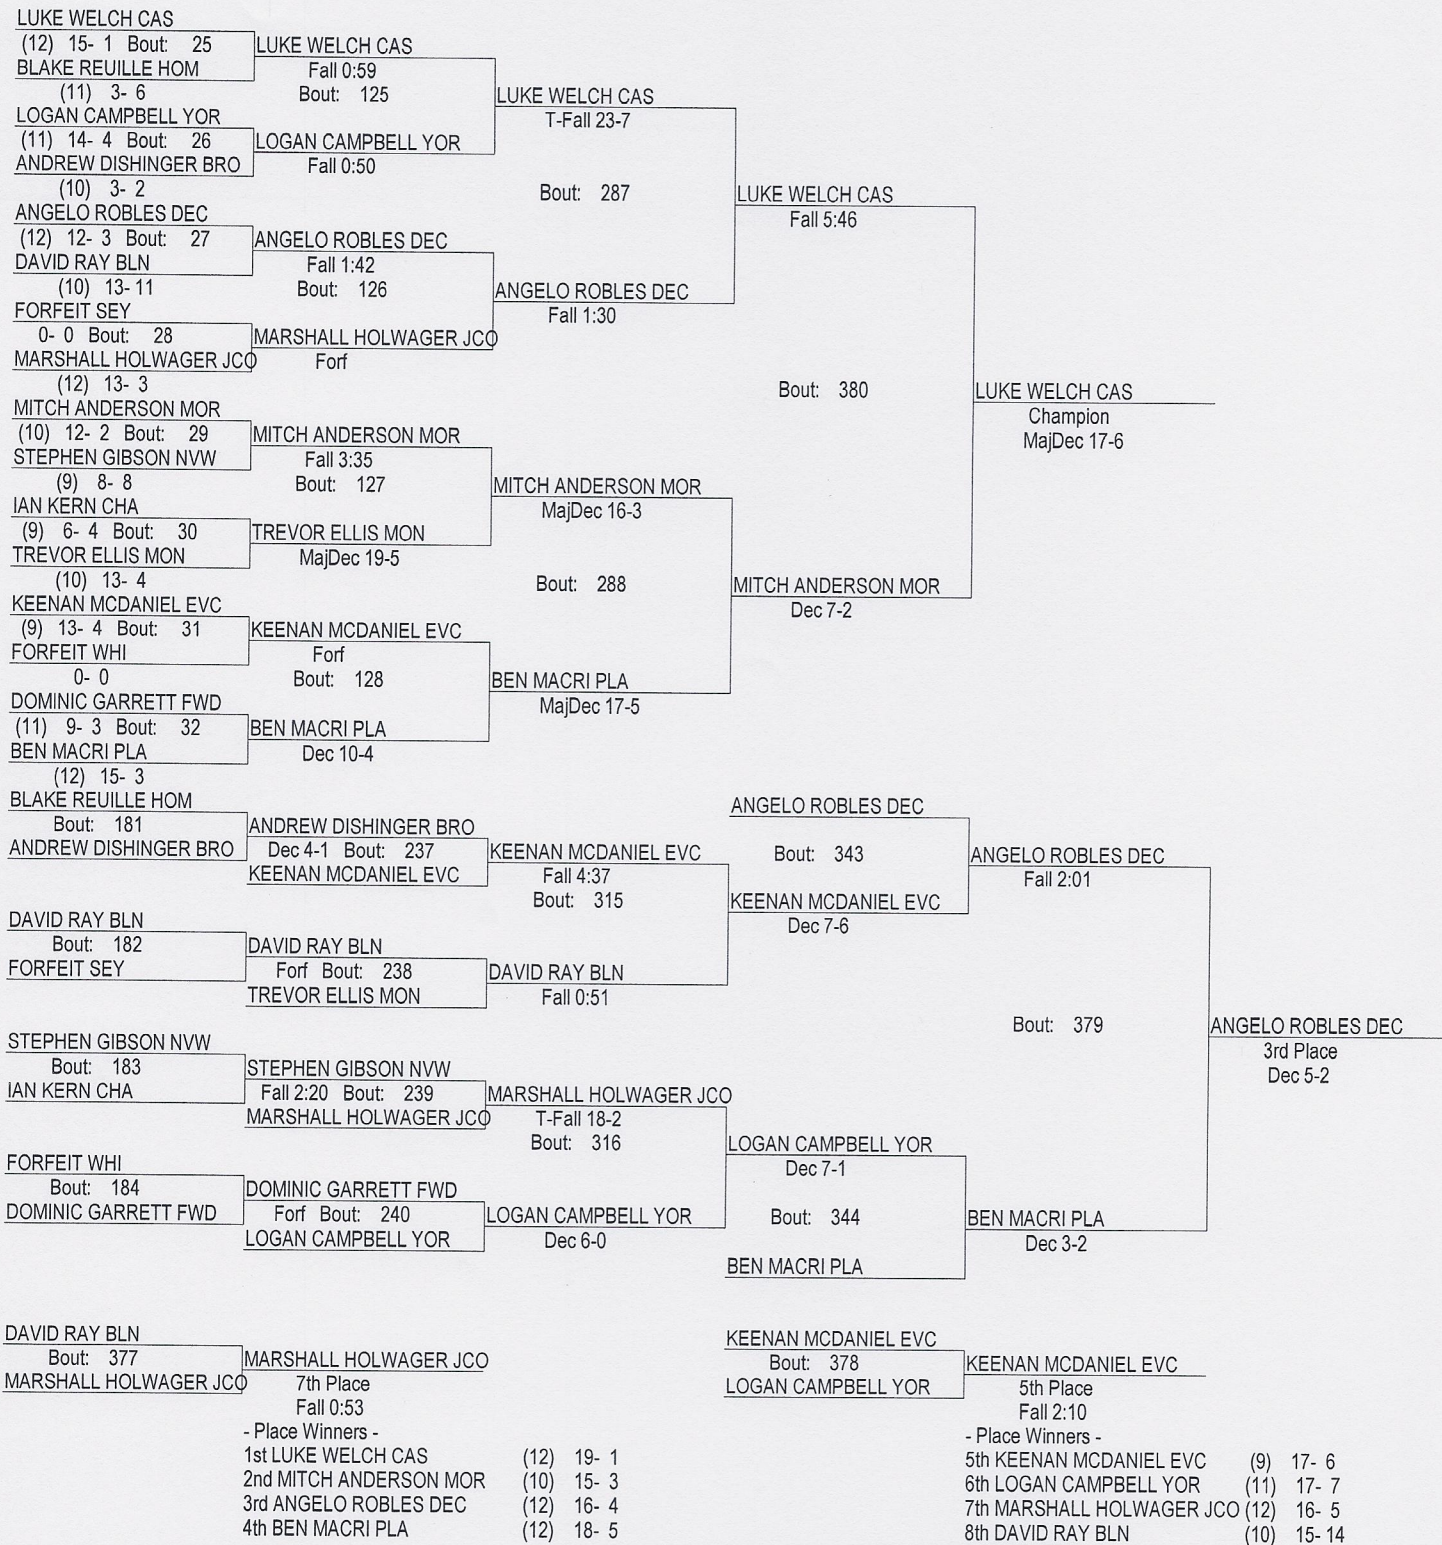

MOORESVILLE HOLIDAY CLASSIC

December 28-29, 2012

106

MOORESVILLE HOLIDAY CLASSIC

December 28-29, 2012

113

MOORESVILLE HOLIDAY CLASSIC

December 28-29, 2012

120

MOORESVILLE HOLIDAY CLASSIC

December 28-29, 2012

126

MOORESVILLE HOLIDAY CLASSIC

December 28-29, 2012

132

MOORESVILLE HOLIDAY CLASSIC

December 28-29, 2012

138

MOORESVILLE HOLIDAY CLASSIC

December 28-29, 2012

145

MOORESVILLE HOLIDAY CLASSIC

December 28-29, 2012

152