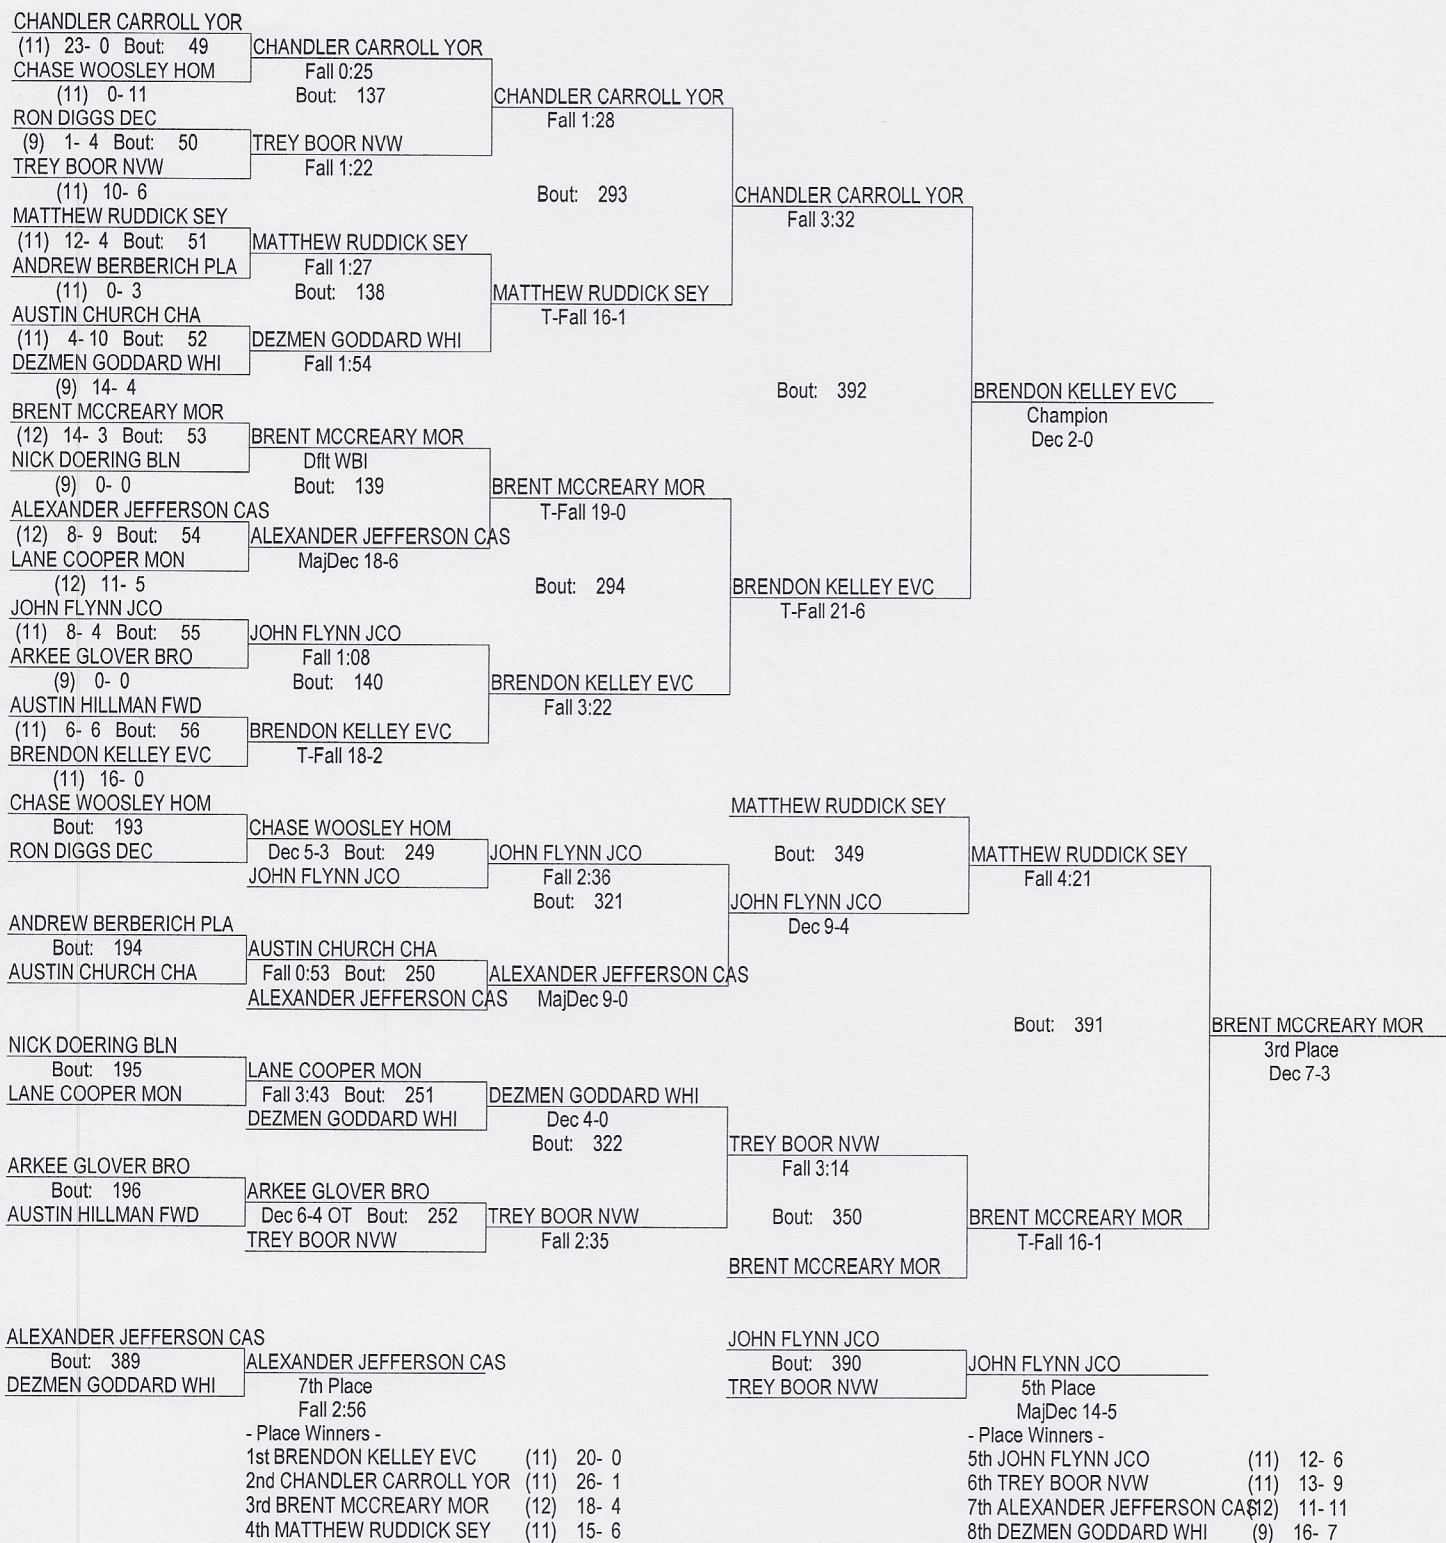

December 28-29, 2012

138

MOORESVILLE HOLIDAY CLASSIC

December 28-29, 2012

145

MOORESVILLE HOLIDAY CLASSIC

December 28-29, 2012

152