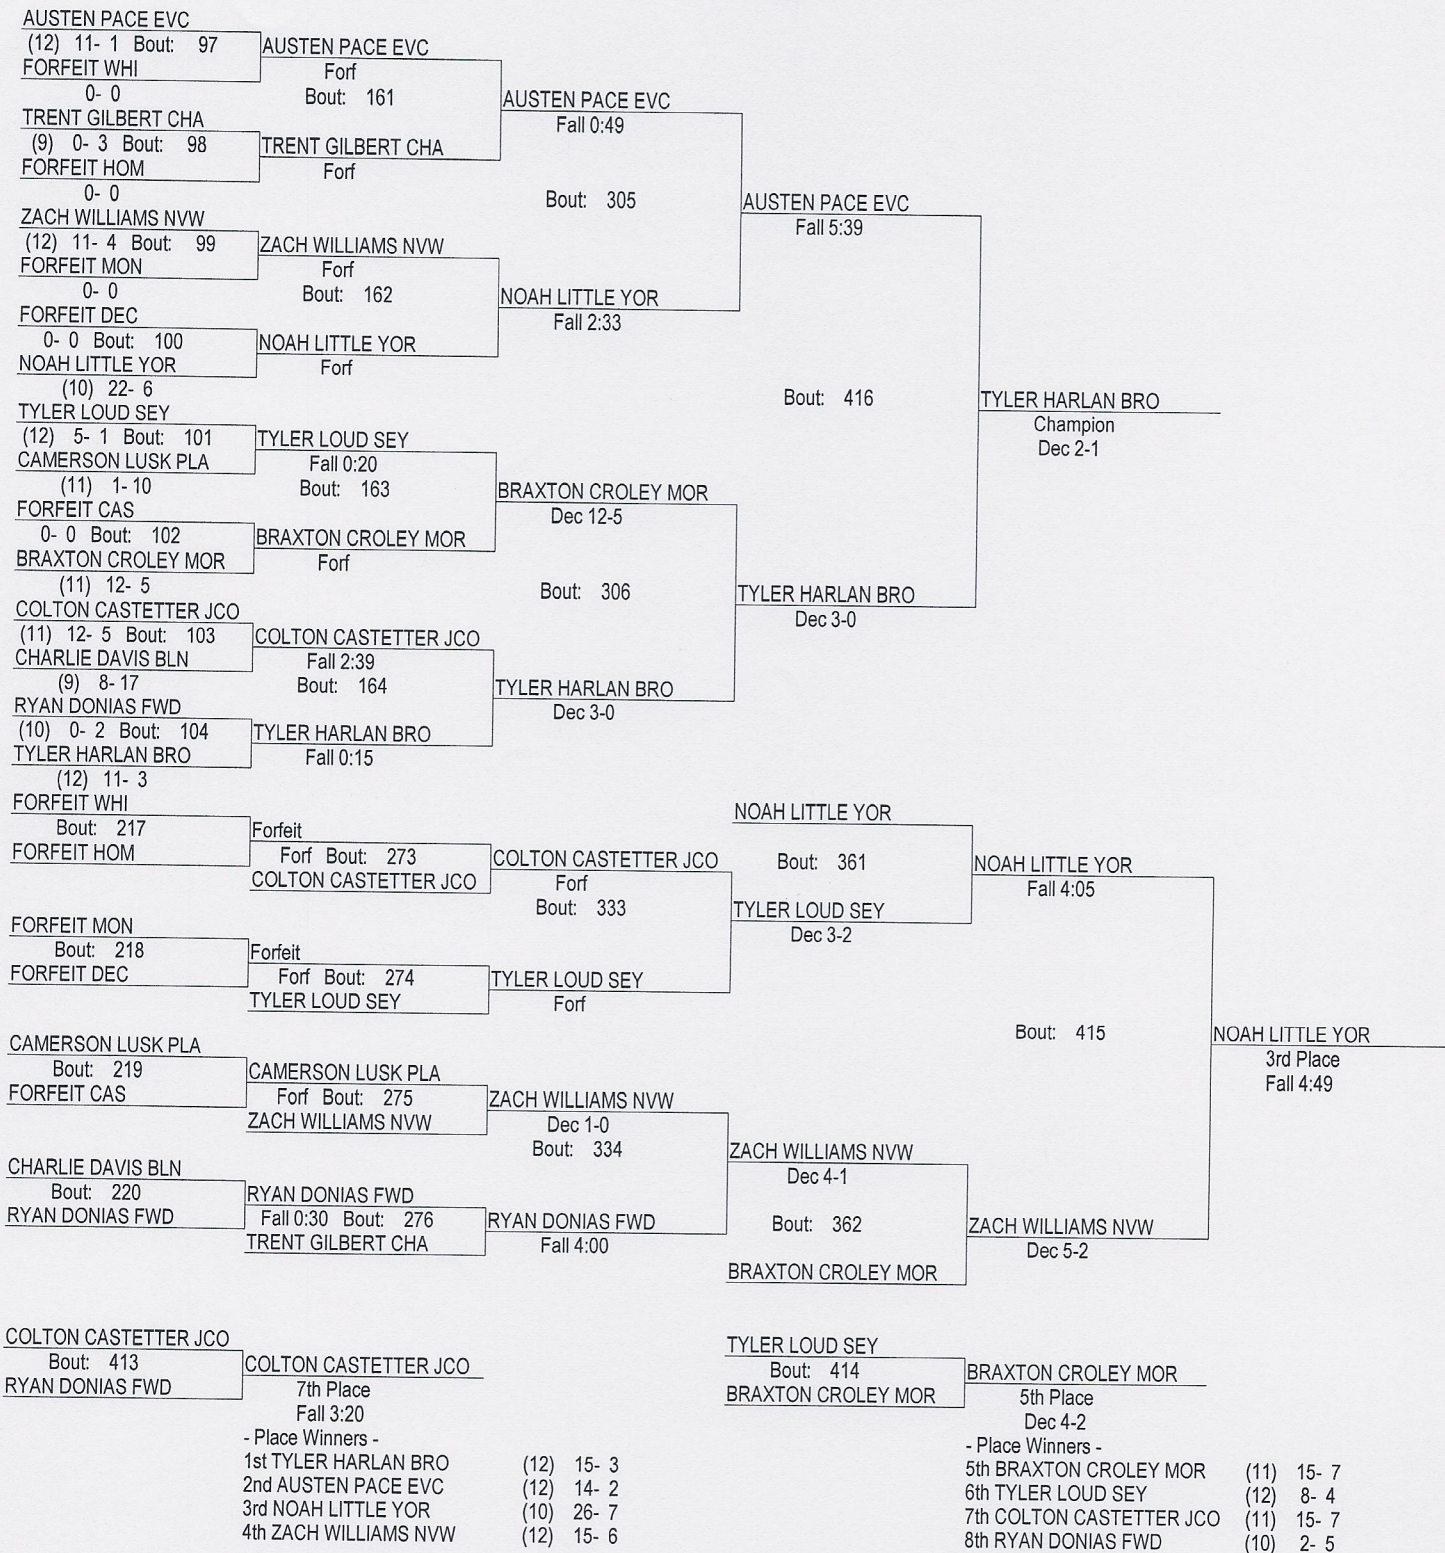

182

MOORESVILLE HOLIDAY CLASSIC

December 28-29, 2012

195

MOORESVILLE HOLIDAY CLASSIC

December 28-29, 2012

220

MOORESVILLE HOLIDAY CLASSIC