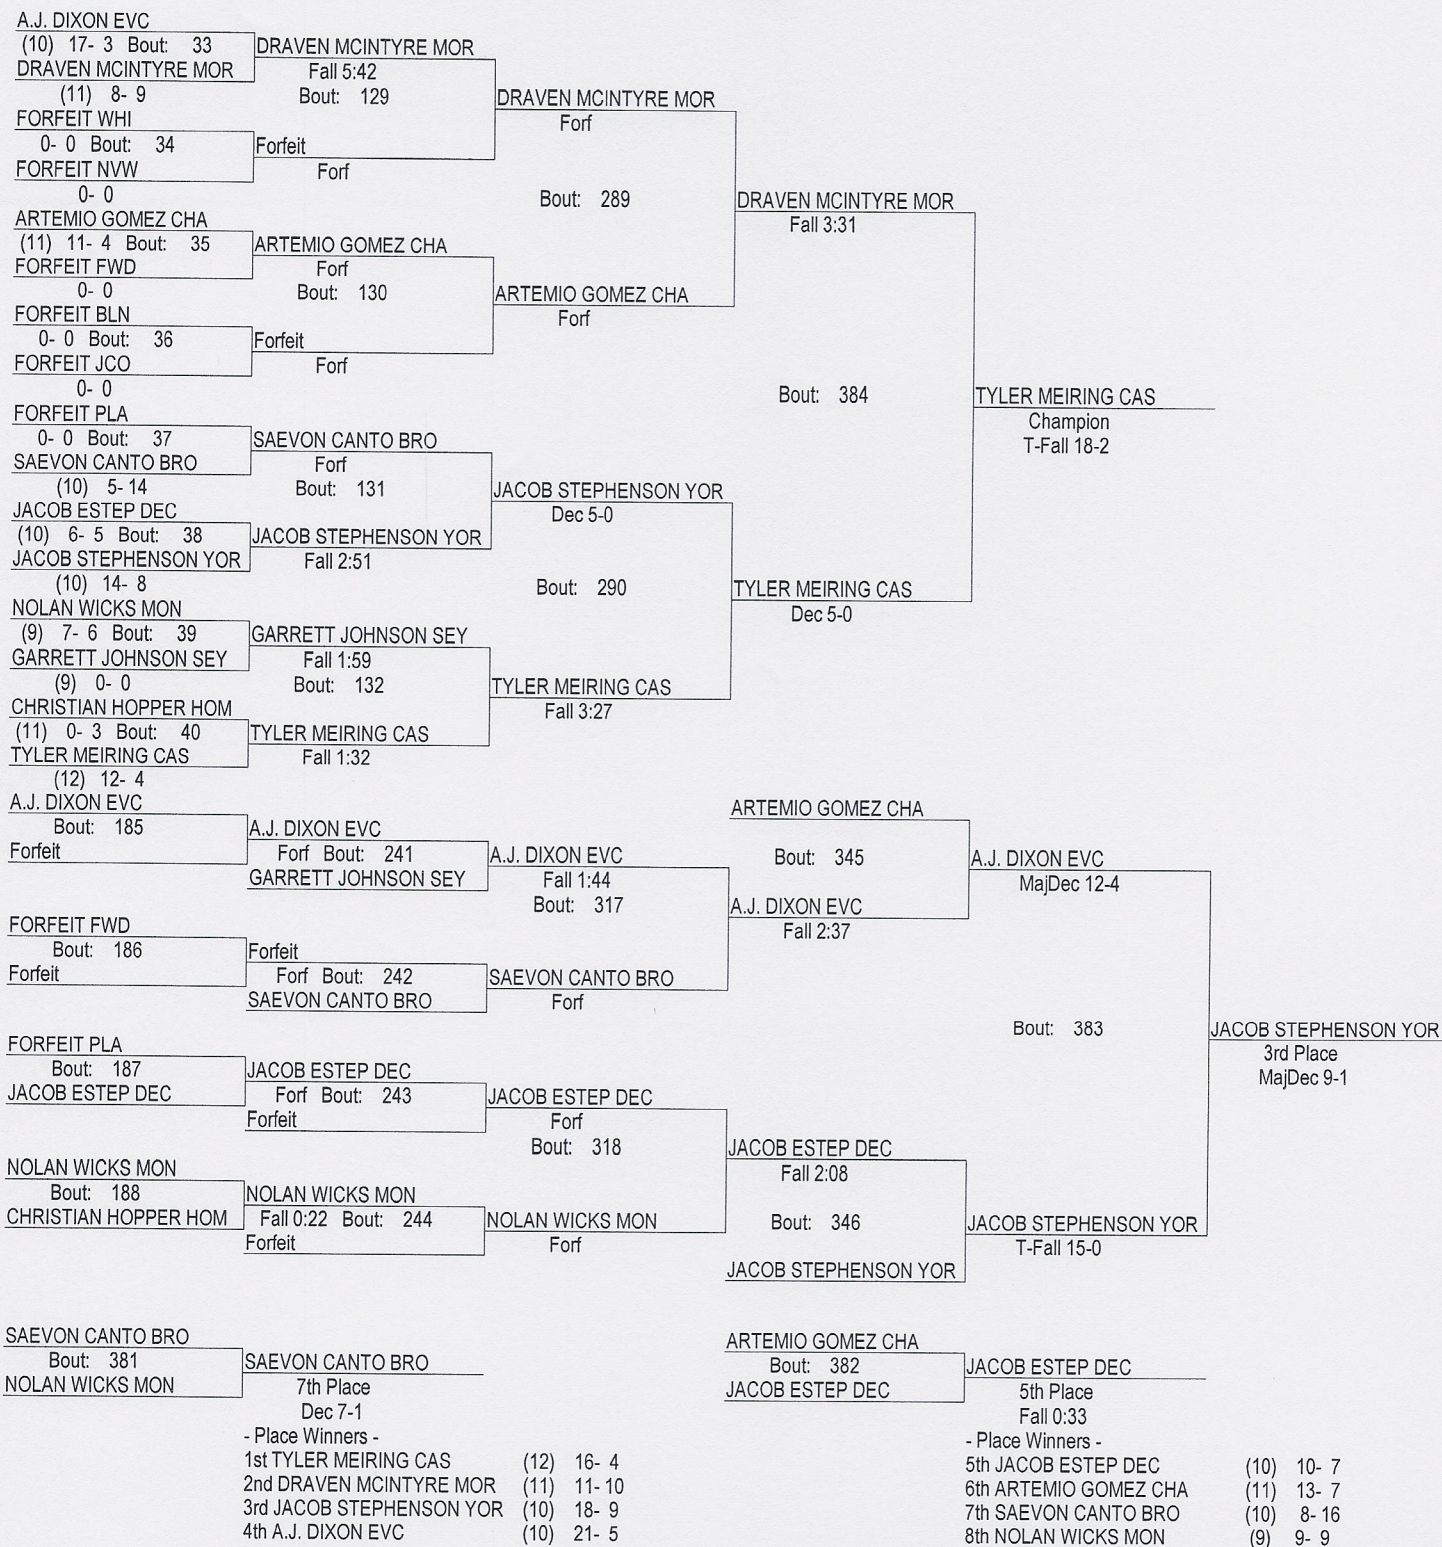

120

MOORESVILLE HOLIDAY CLASSIC

December 28-29, 2012

126

MOORESVILLE HOLIDAY CLASSIC

December 28-29, 2012

132

MOORESVILLE HOLIDAY CLASSIC

December 28-29, 2012

138

MOORESVILLE HOLIDAY CLASSIC

December 28-29, 2012

145

MOORESVILLE HOLIDAY CLASSIC

December 28-29, 2012

152