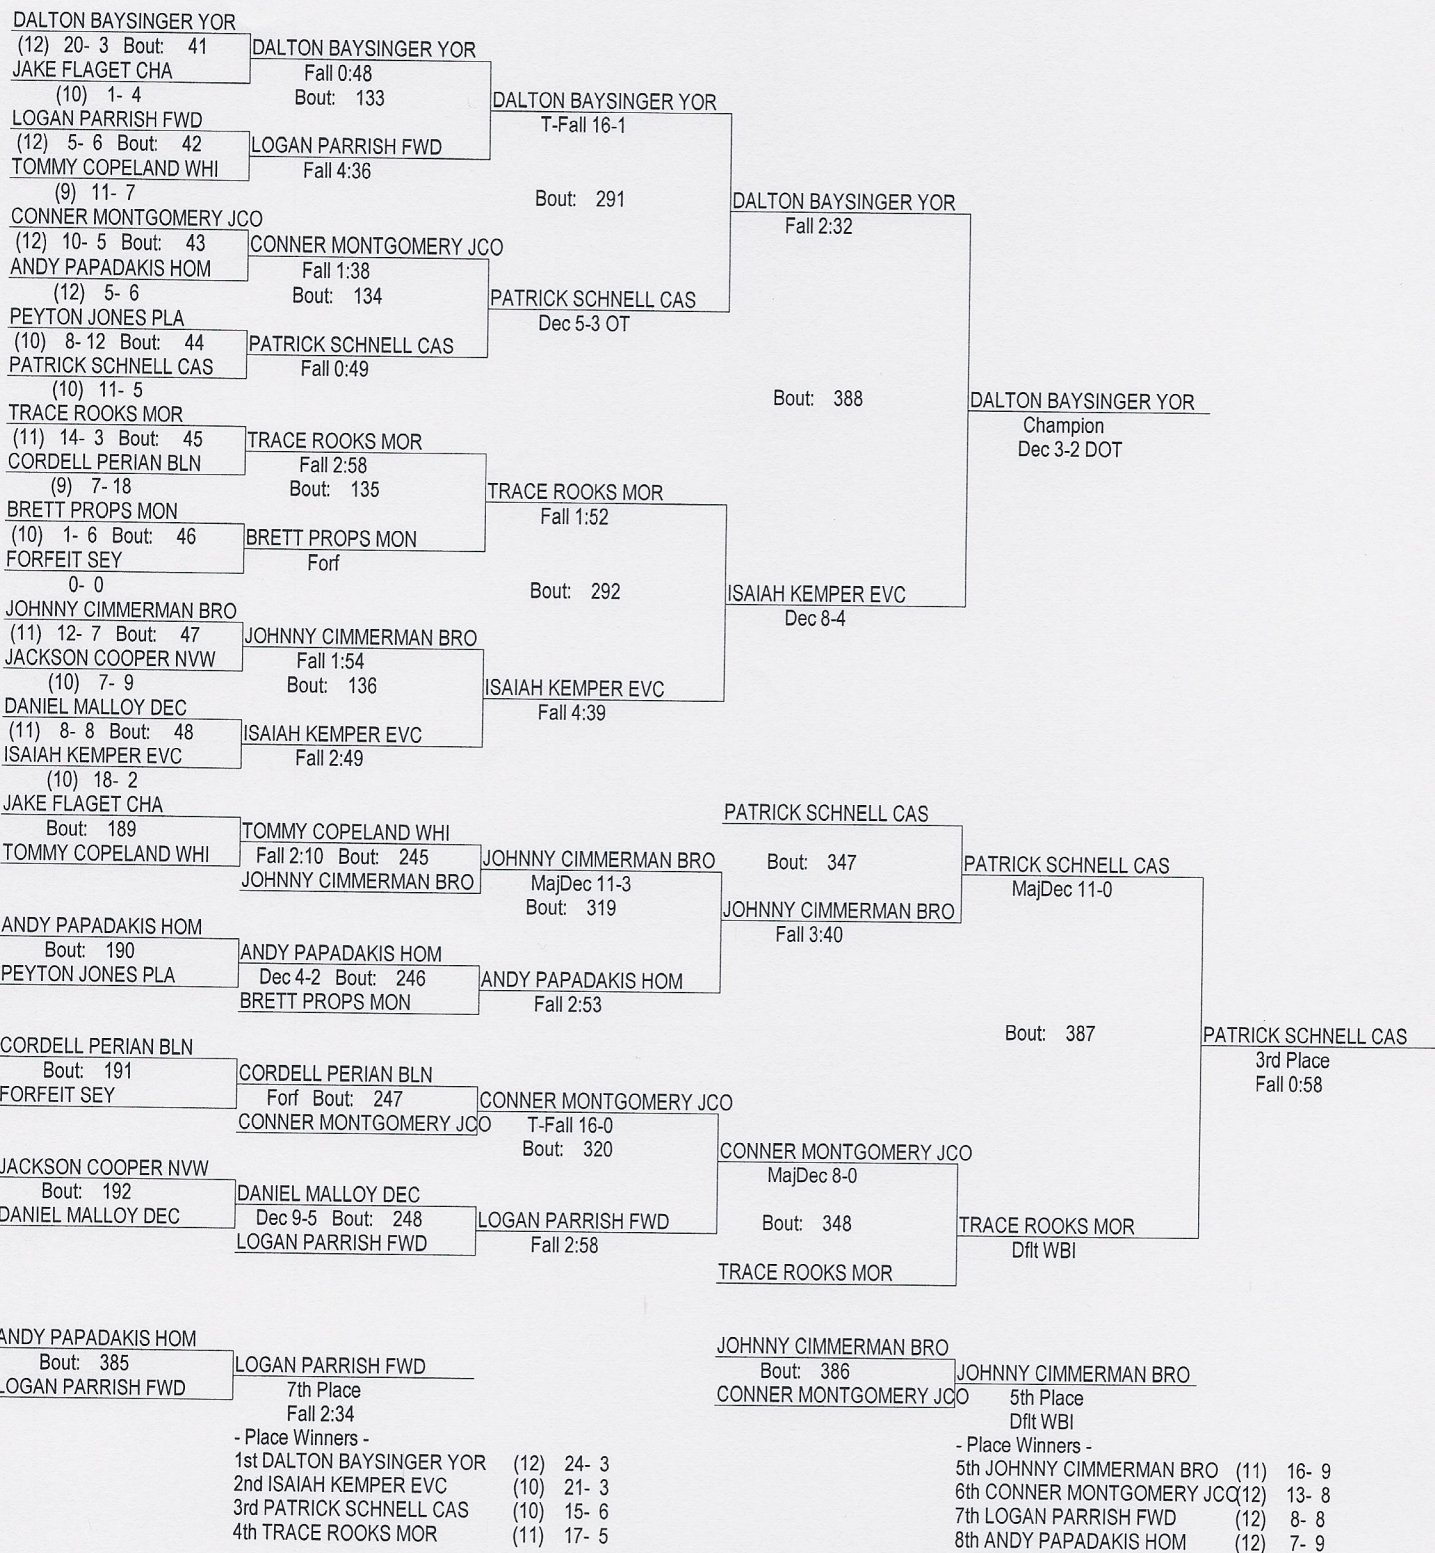

120

MOORESVILLE HOLIDAY CLASSIC

December 28-29, 2012

126

MOORESVILLE HOLIDAY CLASSIC

December 28-29, 2012

132

MOORESVILLE HOLIDAY CLASSIC

December 28-29, 2012

138

MOORESVILLE HOLIDAY CLASSIC

December 28-29, 2012

145

MOORESVILLE HOLIDAY CLASSIC

December 28-29, 2012

152