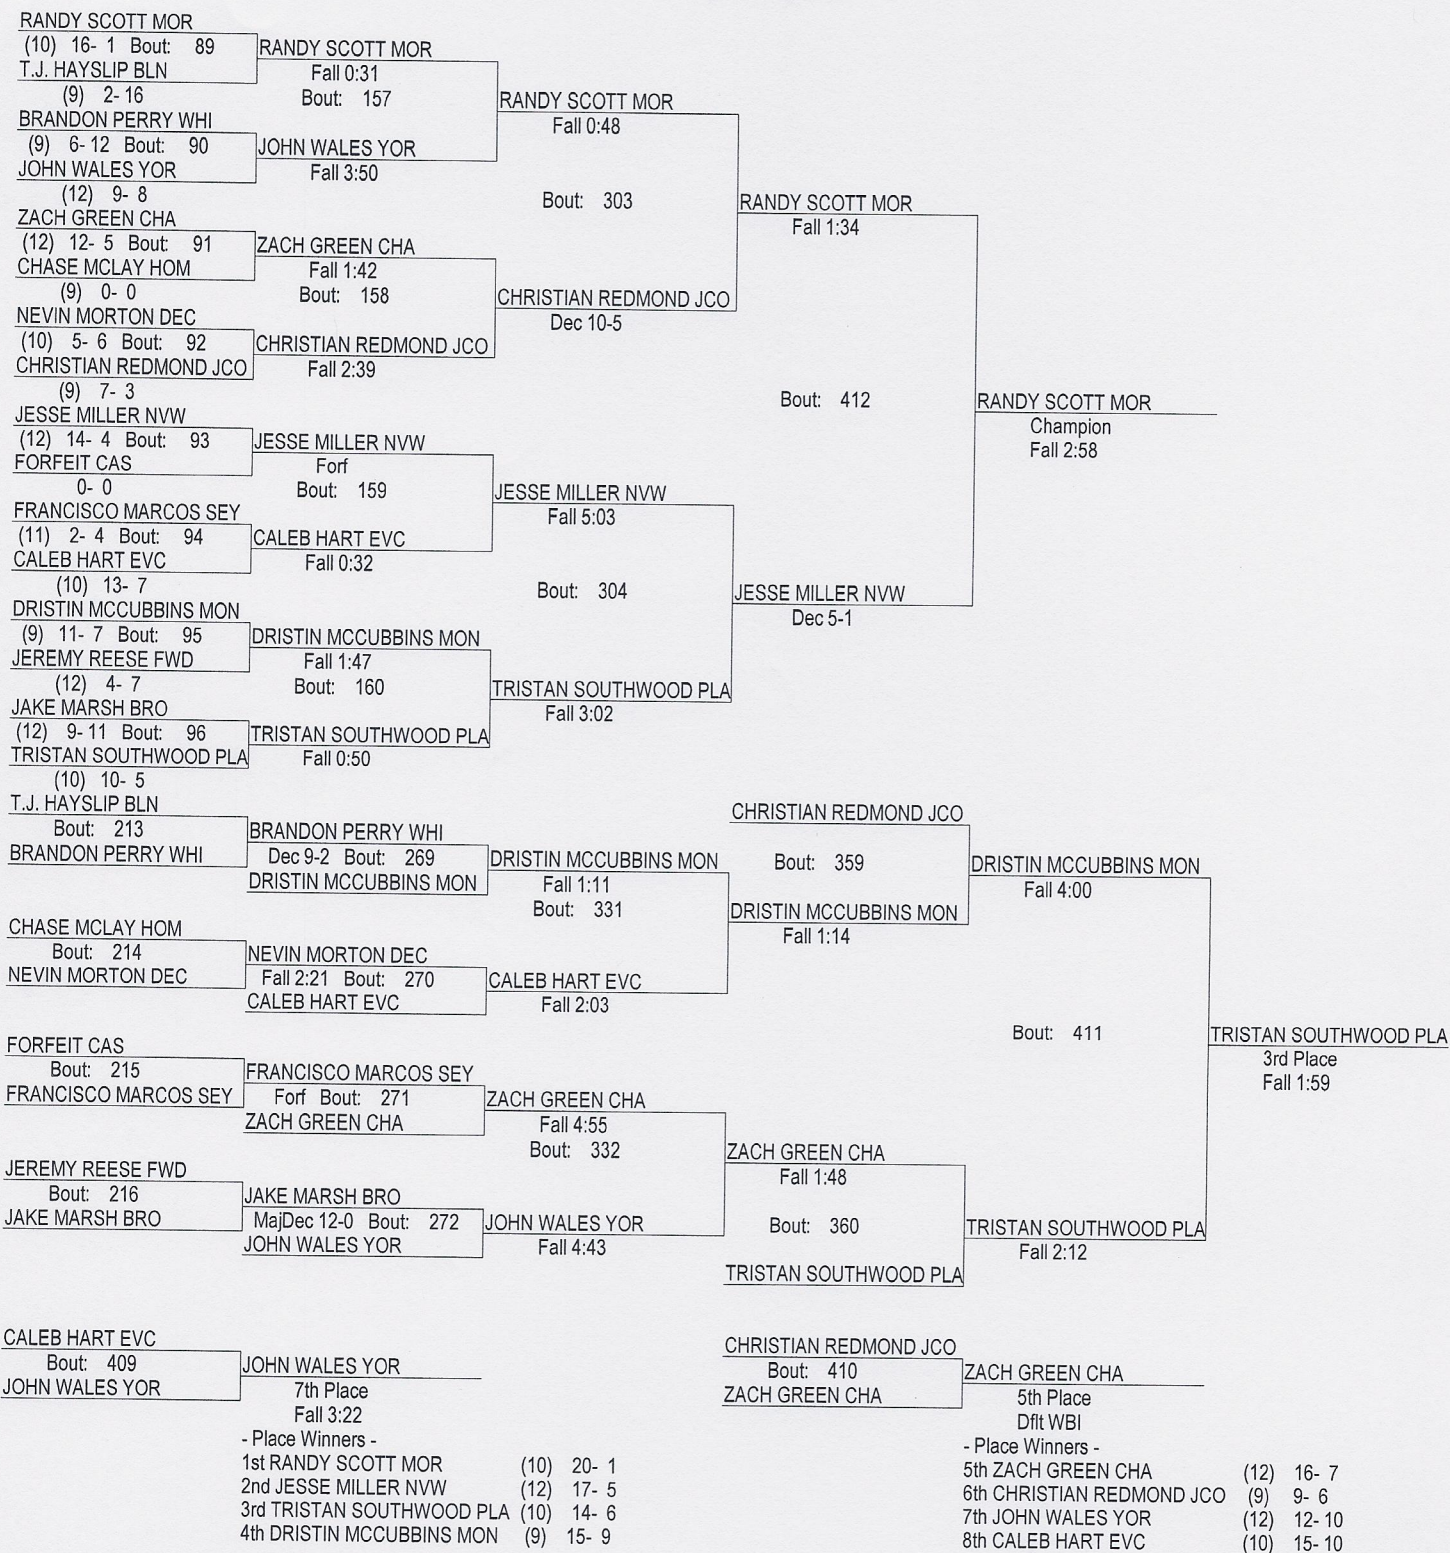

182

MOORESVILLE HOLIDAY CLASSIC

December 28-29, 2012

195

MOORESVILLE HOLIDAY CLASSIC

December 28-29, 2012

220

MOORESVILLE HOLIDAY CLASSIC