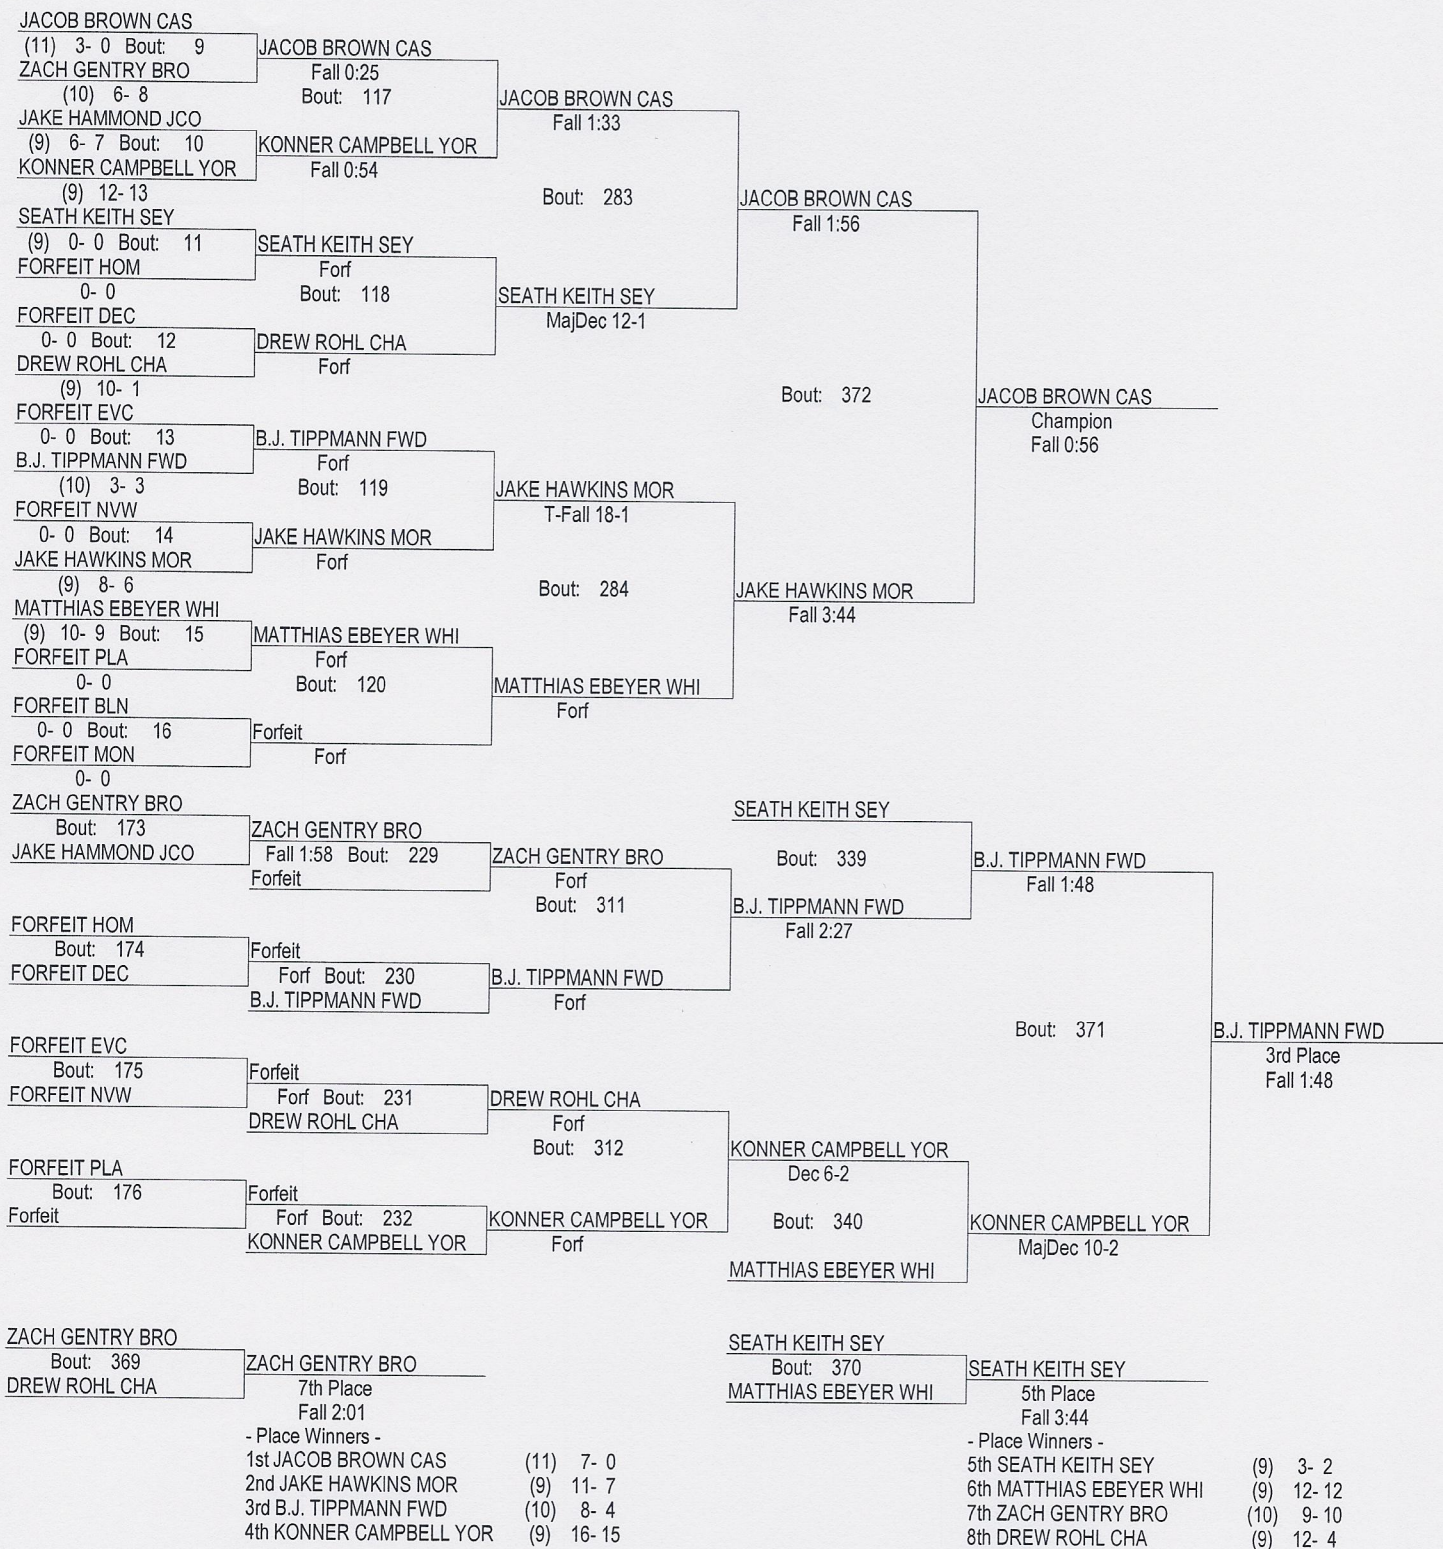

MOORESVILLE HOLIDAY CLASSIC

December 28-29, 2012

106

MOORESVILLE HOLIDAY CLASSIC

December 28-29, 2012

113

MOORESVILLE HOLIDAY CLASSIC

December 28-29, 2012

120

MOORESVILLE HOLIDAY CLASSIC

December 28-29, 2012

126

MOORESVILLE HOLIDAY CLASSIC

December 28-29, 2012

132

MOORESVILLE HOLIDAY CLASSIC

December 28-29, 2012

138

MOORESVILLE HOLIDAY CLASSIC

December 28-29, 2012

145

MOORESVILLE HOLIDAY CLASSIC

December 28-29, 2012

152