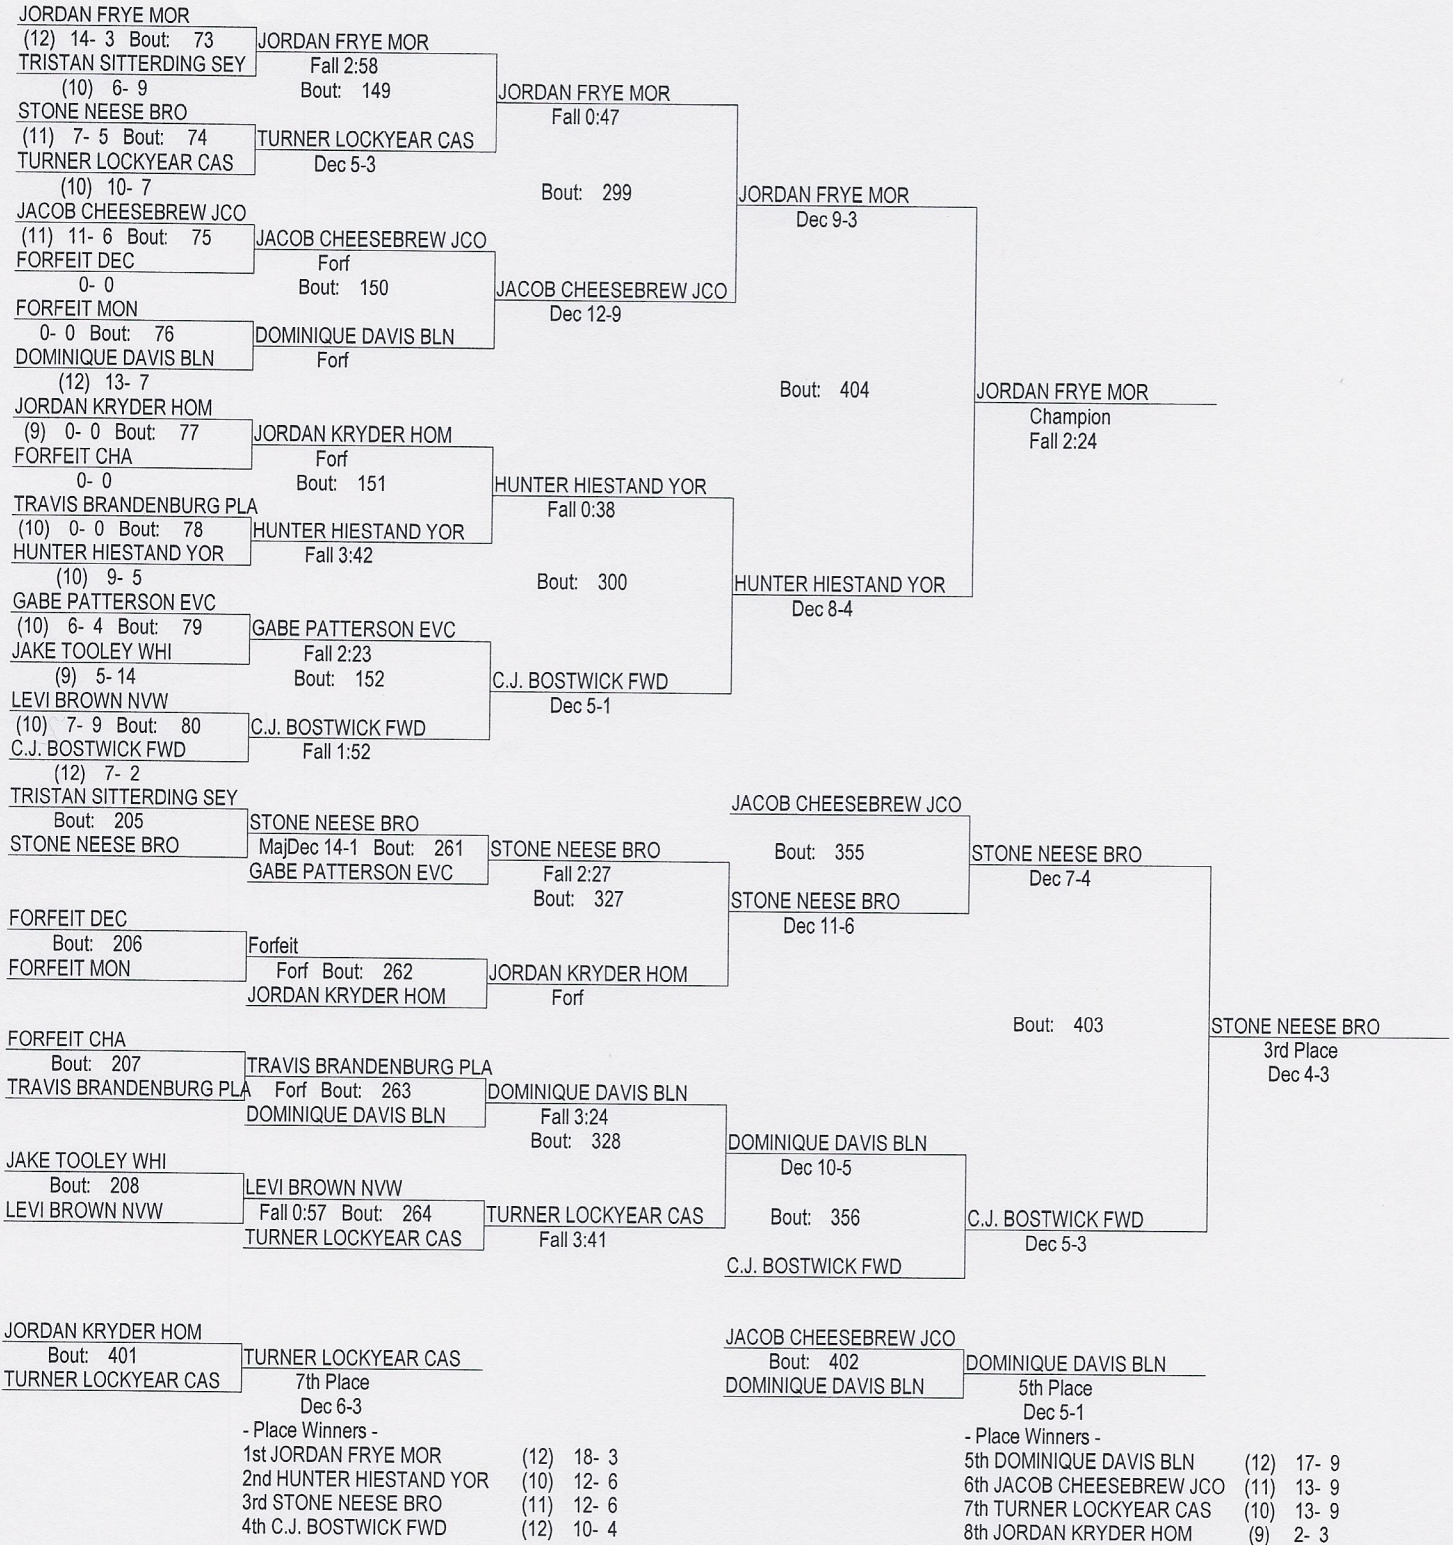

MOORESVILLE HOLIDAY CLASSIC

December 28-29, 2012

170