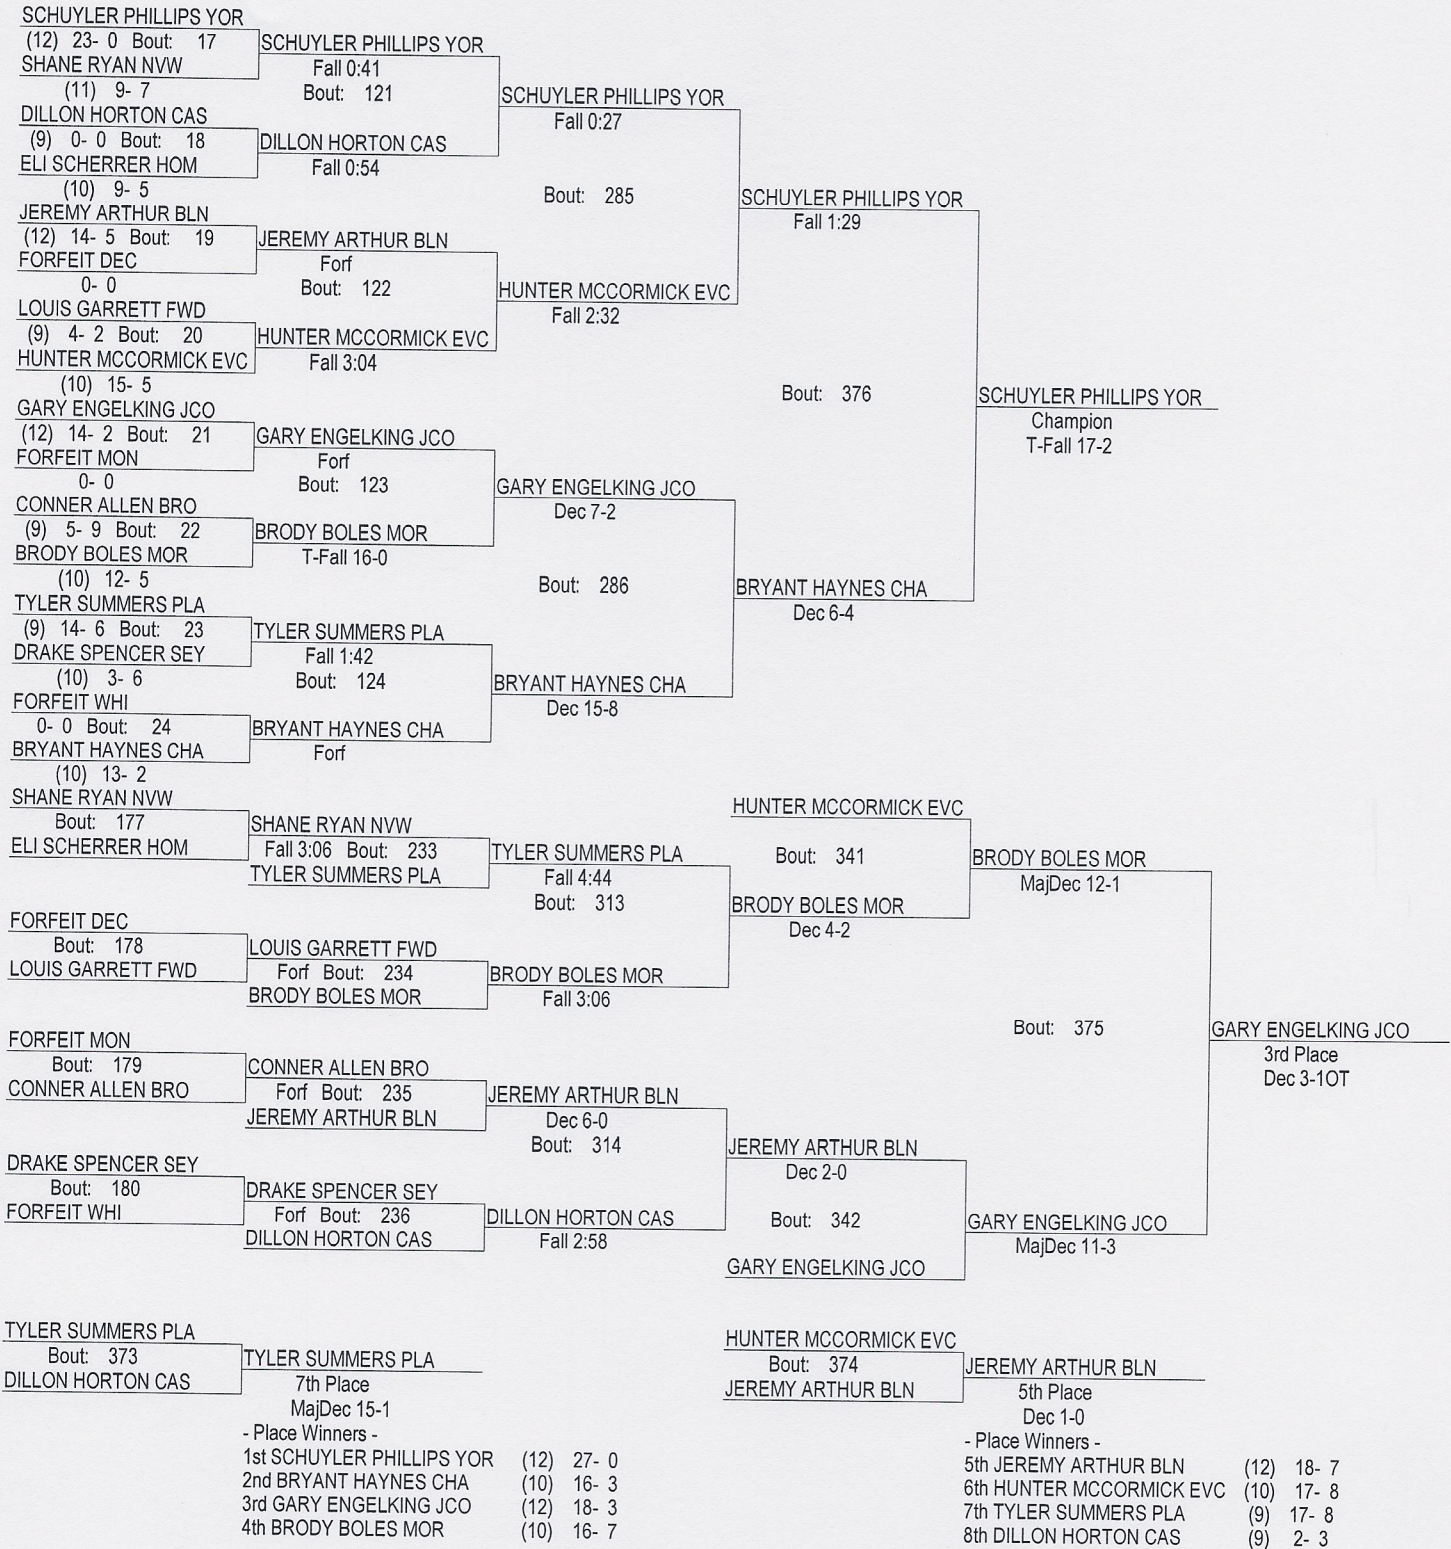

MOORESVILLE HOLIDAY CLASSIC

December 28-29, 2012

106

MOORESVILLE HOLIDAY CLASSIC

December 28-29, 2012

113

MOORESVILLE HOLIDAY CLASSIC

December 28-29, 2012

120

MOORESVILLE HOLIDAY CLASSIC

December 28-29, 2012

126

MOORESVILLE HOLIDAY CLASSIC

December 28-29, 2012

132

MOORESVILLE HOLIDAY CLASSIC

December 28-29, 2012

138

MOORESVILLE HOLIDAY CLASSIC

December 28-29, 2012

145

MOORESVILLE HOLIDAY CLASSIC

December 28-29, 2012

152