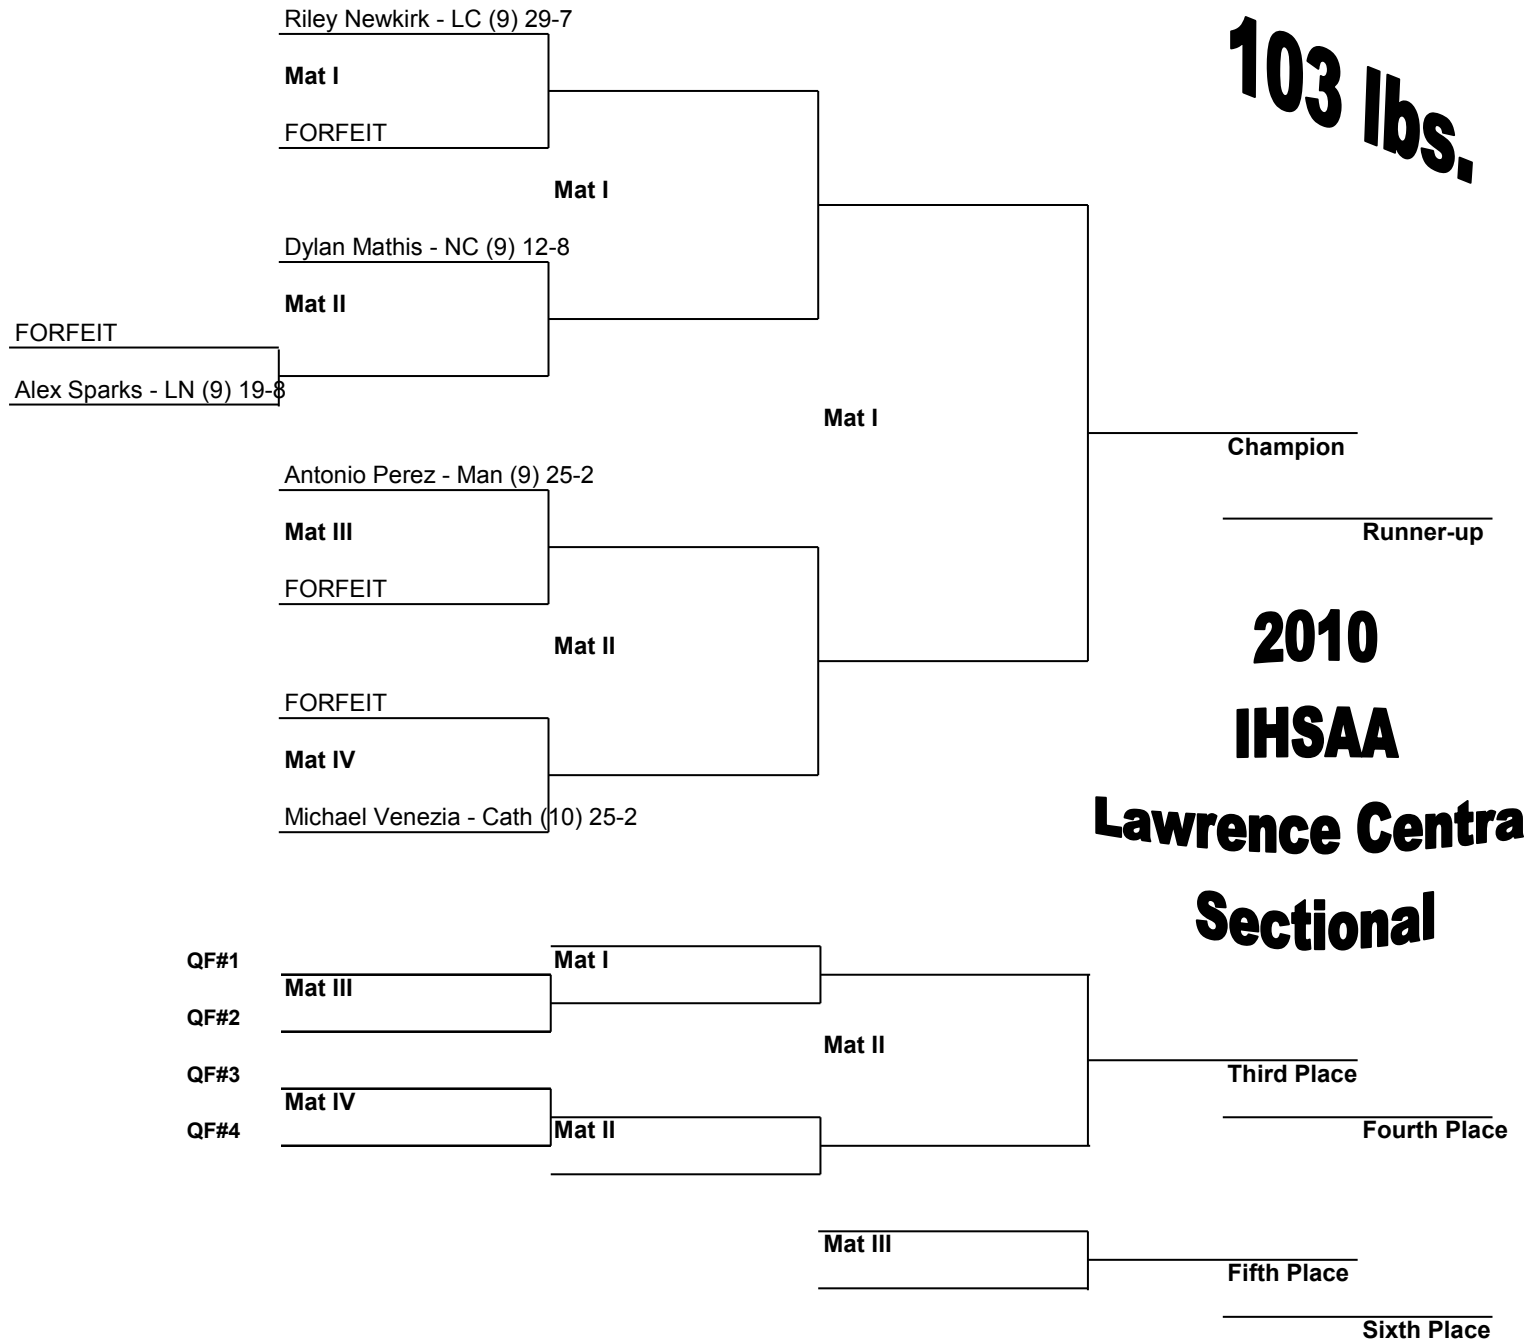

103 lbs.

112 lbs.

Brandon Nelsen - LN (12) 29-1

Erik Brown - Howe (10) 10-23

Mat I

Nathan Meyer - NC (10) 4-12

Mat I

John Hummel - Cath (10) 18-12