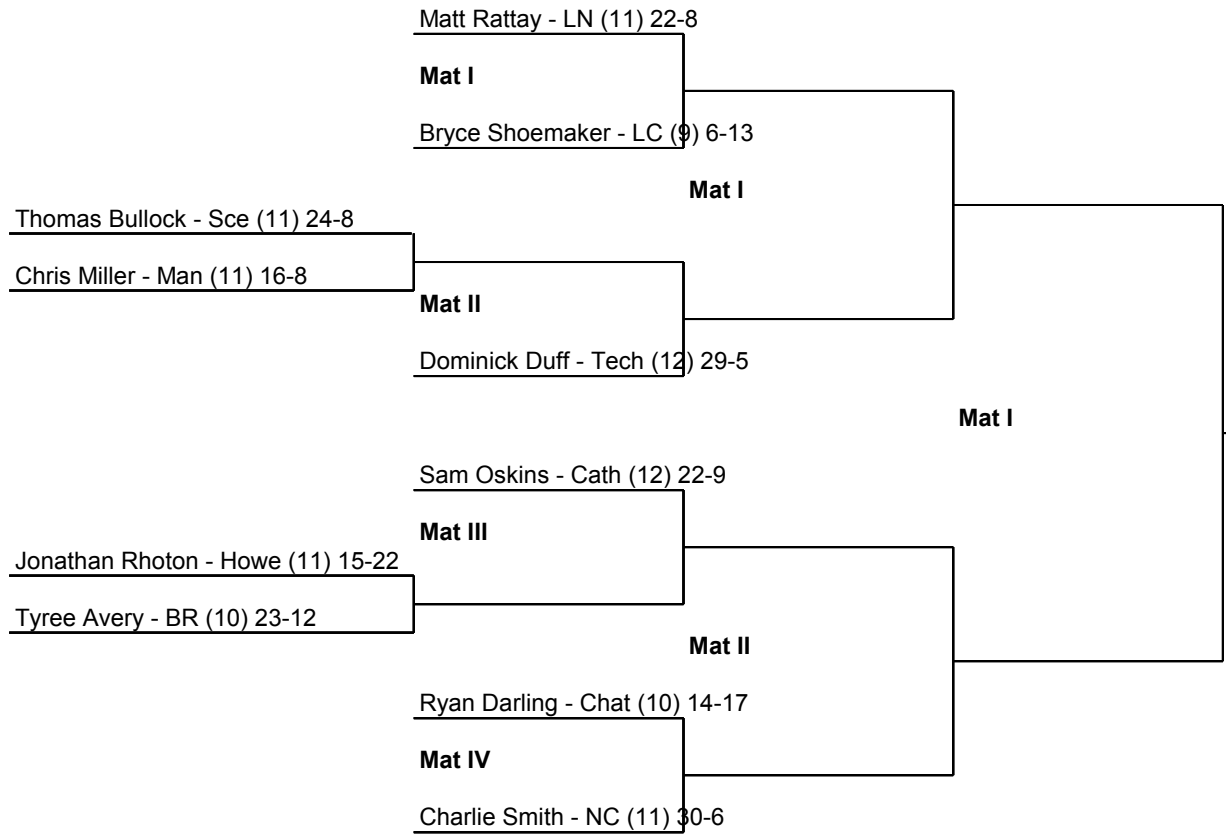

Lawrence Central

Sectional

Third Place

Fourth Place

Fifth Place

Sixth Place

130 lbs.

135 lbs.