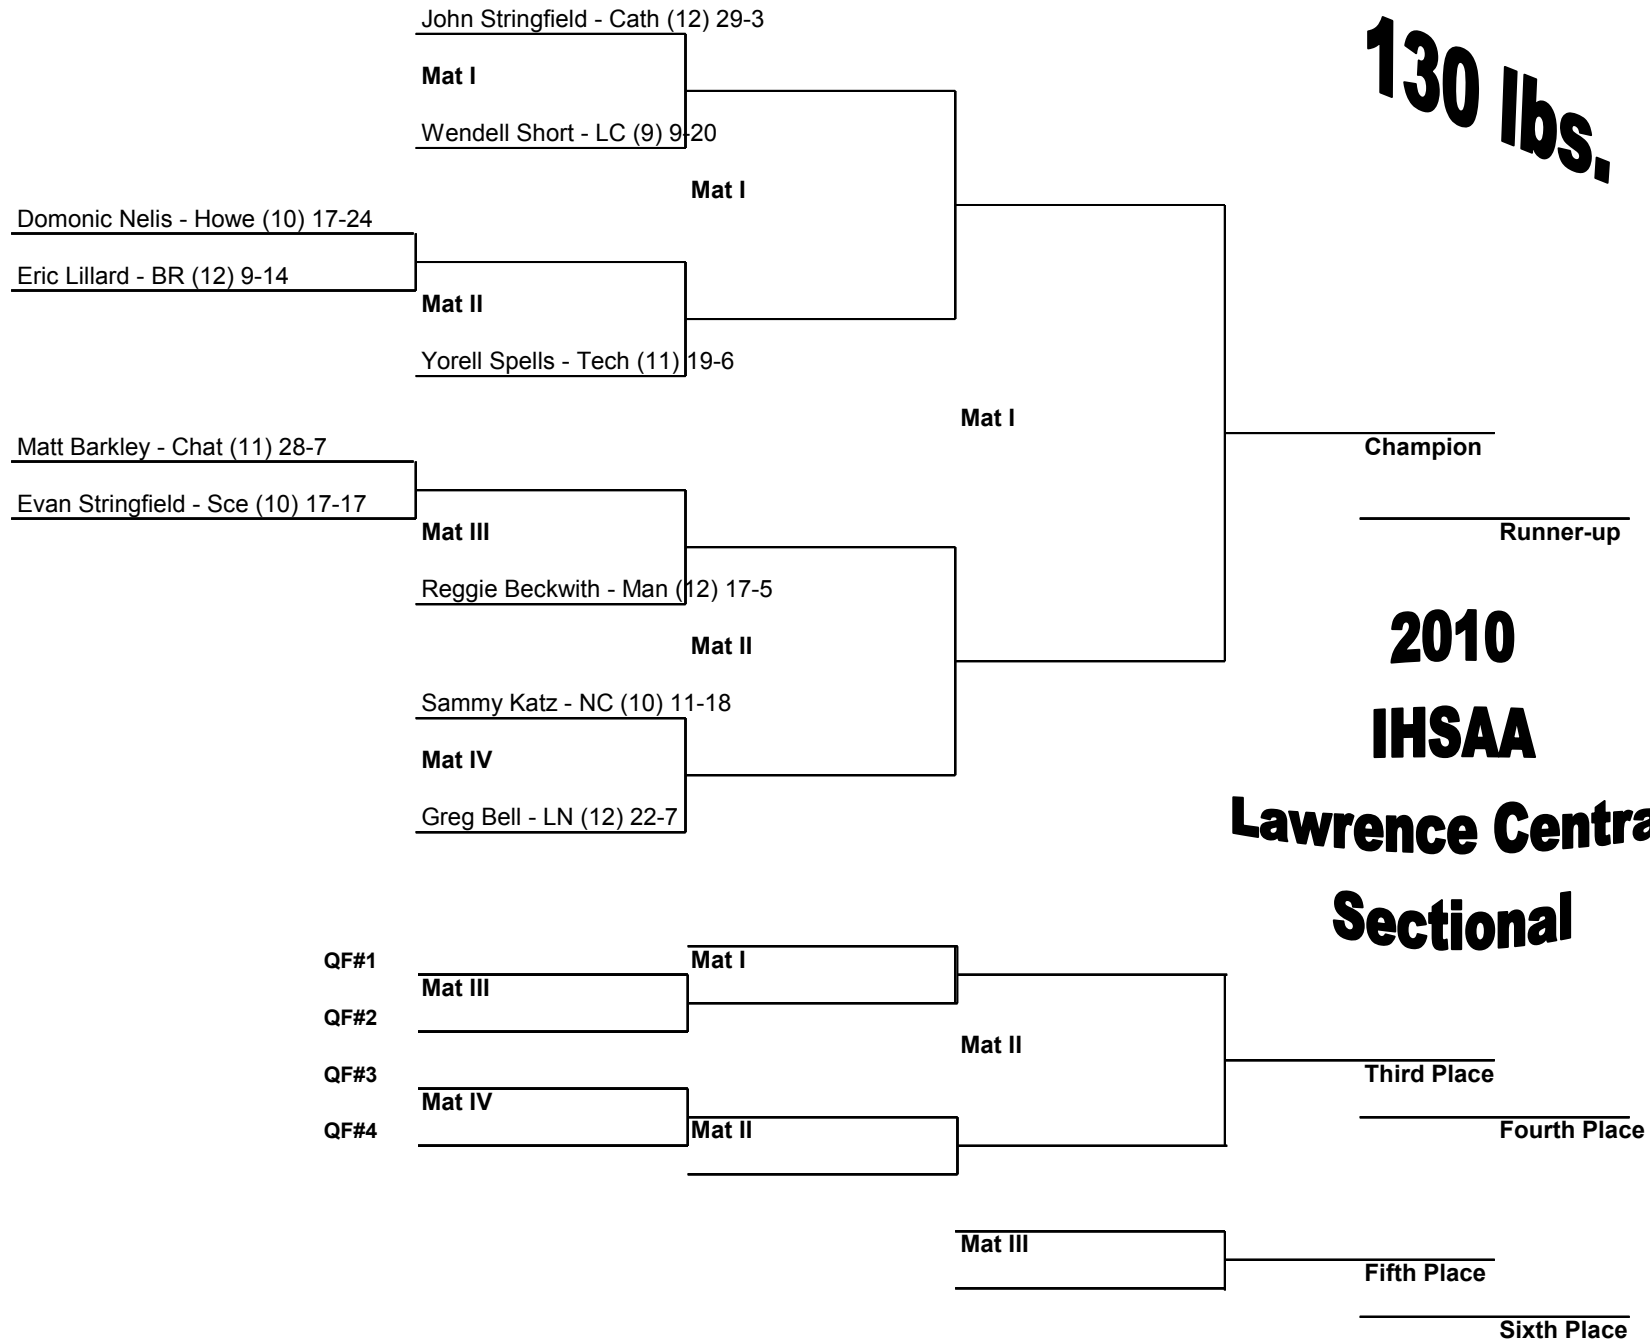

Lawrence Central

Sectional

Third Place

Fourth Place

Fifth Place

Sixth Place

130 lbs.

135 lbs.