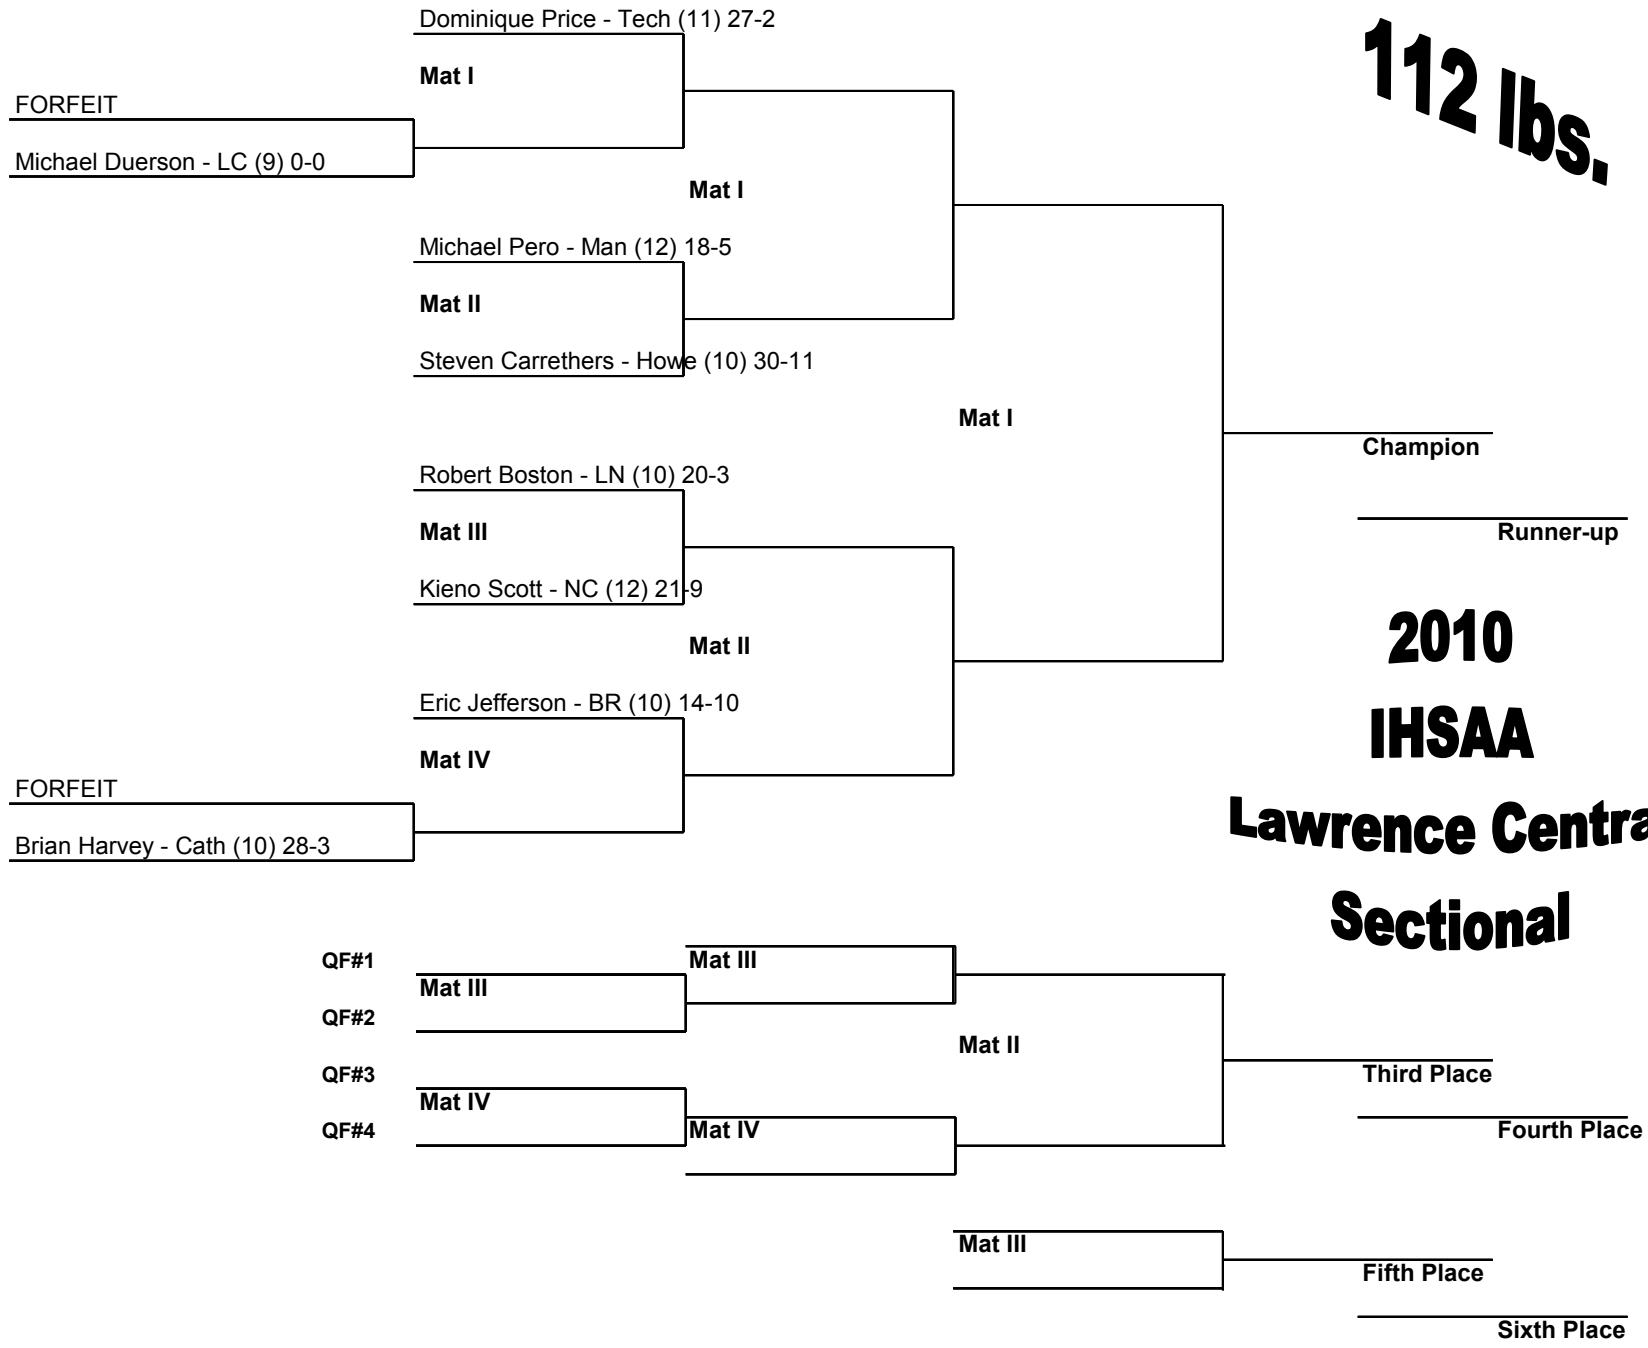

103 lbs.

112 lbs.

Brandon Nelsen - LN (12) 29-1

Erik Brown - Howe (10) 10-23

Mat I

Nathan Meyer - NC (10) 4-12

Mat I

John Hummel - Cath (10) 18-12