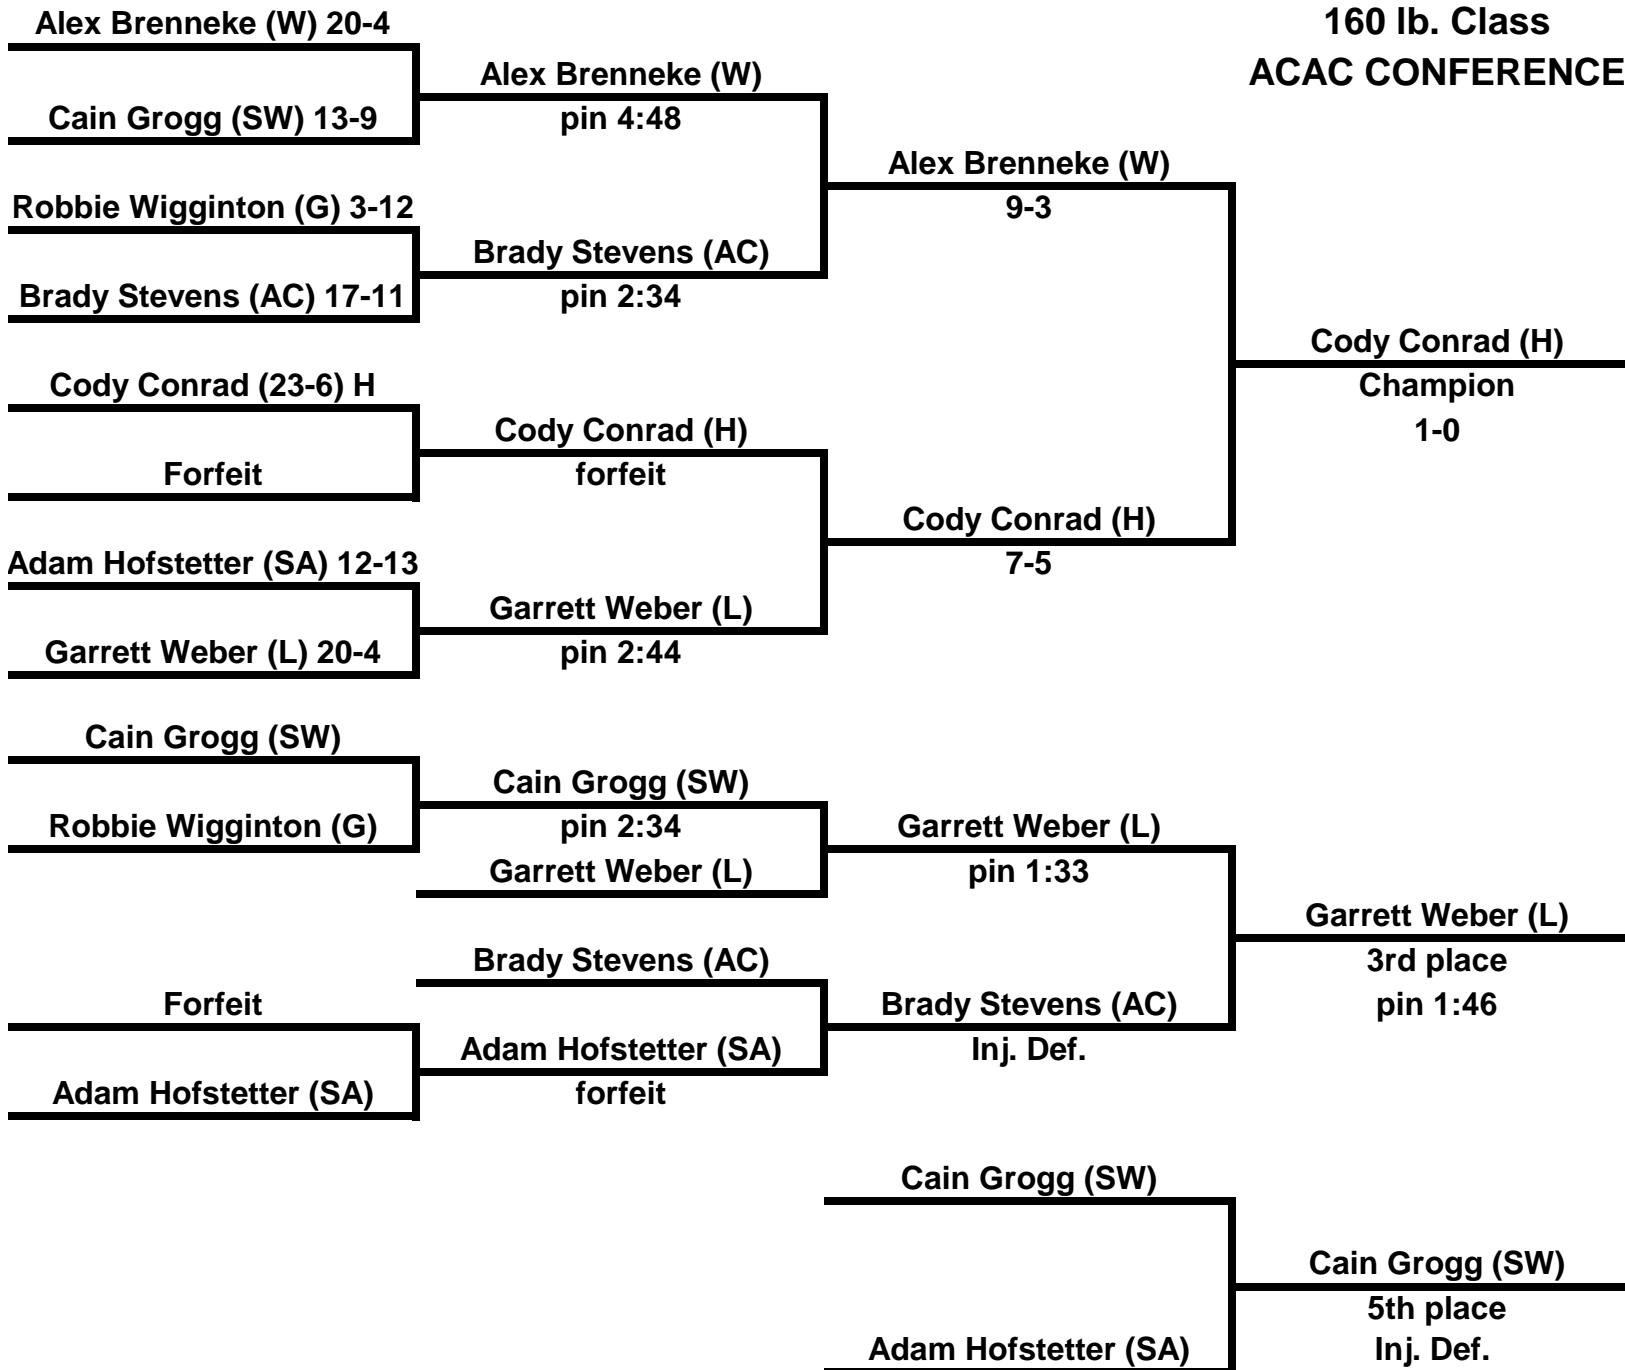

**103 lb. Class
ACAC CONFERENCE**

**112 lb. Class
ACAC CONFERENCE**

**119 lb. Class
ACAC CONFERENCE**

**125 lb. Class
ACAC CONFERENCE**

**130 lb. Class
ACAC CONFERENCE**

**135 lb. Class
ACAC CONFERENCE**

**140 lb. Class
ACAC CONFERENCE**

**145 lb. Class
ACAC CONFERENCE**

**152 lb. Class
ACAC CONFERENCE**

**160 lb. Class
ACAC CONFERENCE**

**171 lb. Class
ACAC CONFERENCE**

**189 lb. Class
ACAC CONFERENCE**

**215 lb. Class
ACAC CONFERENCE**

**285 lb. Class
ACAC CONFERENCE**