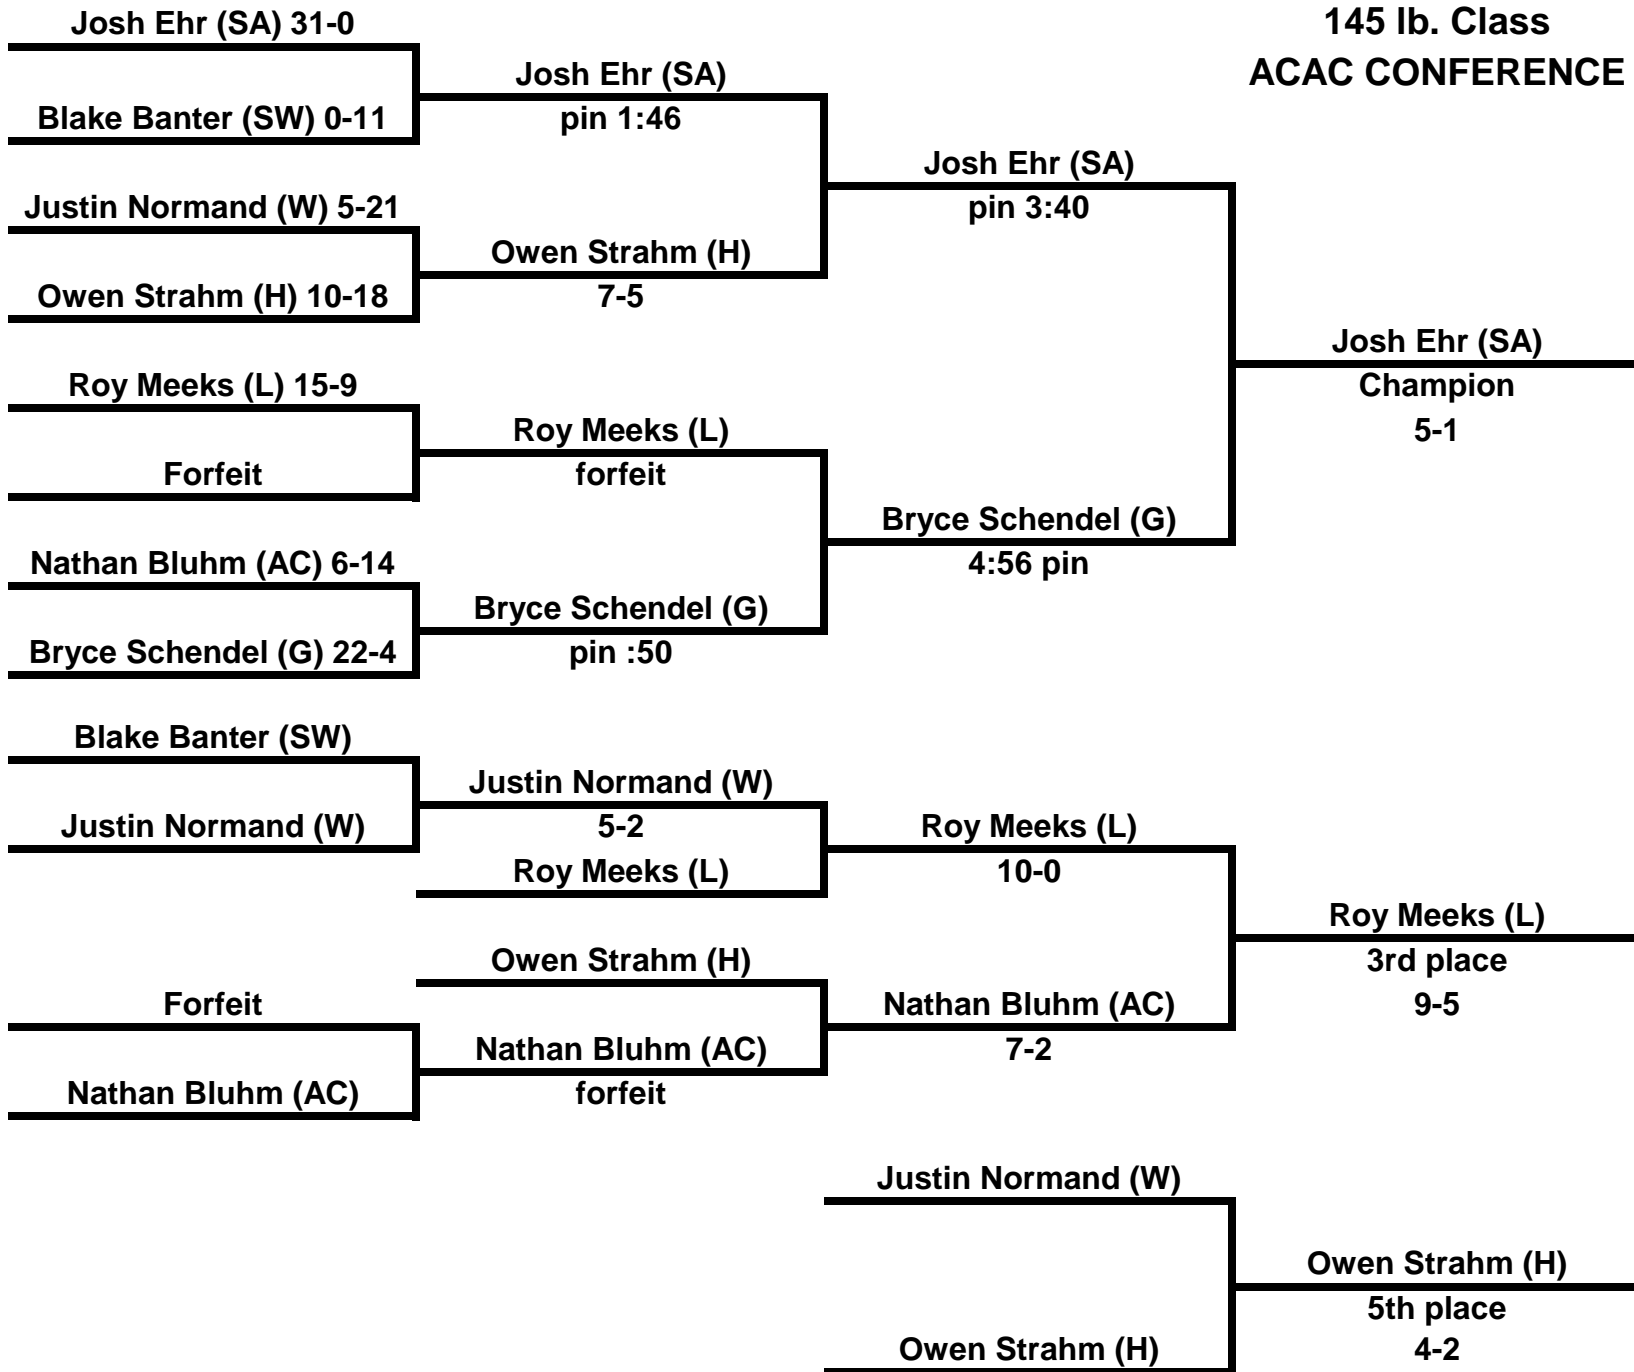

**103 lb. Class
ACAC CONFERENCE**

**112 lb. Class
ACAC CONFERENCE**

**119 lb. Class
ACAC CONFERENCE**

**125 lb. Class
ACAC CONFERENCE**

**130 lb. Class
ACAC CONFERENCE**

**135 lb. Class
ACAC CONFERENCE**

**140 lb. Class
ACAC CONFERENCE**

**145 lb. Class
ACAC CONFERENCE**

**152 lb. Class
ACAC CONFERENCE**

**160 lb. Class
ACAC CONFERENCE**

**171 lb. Class
ACAC CONFERENCE**

**189 lb. Class
ACAC CONFERENCE**

**215 lb. Class
ACAC CONFERENCE**

**285 lb. Class
ACAC CONFERENCE**