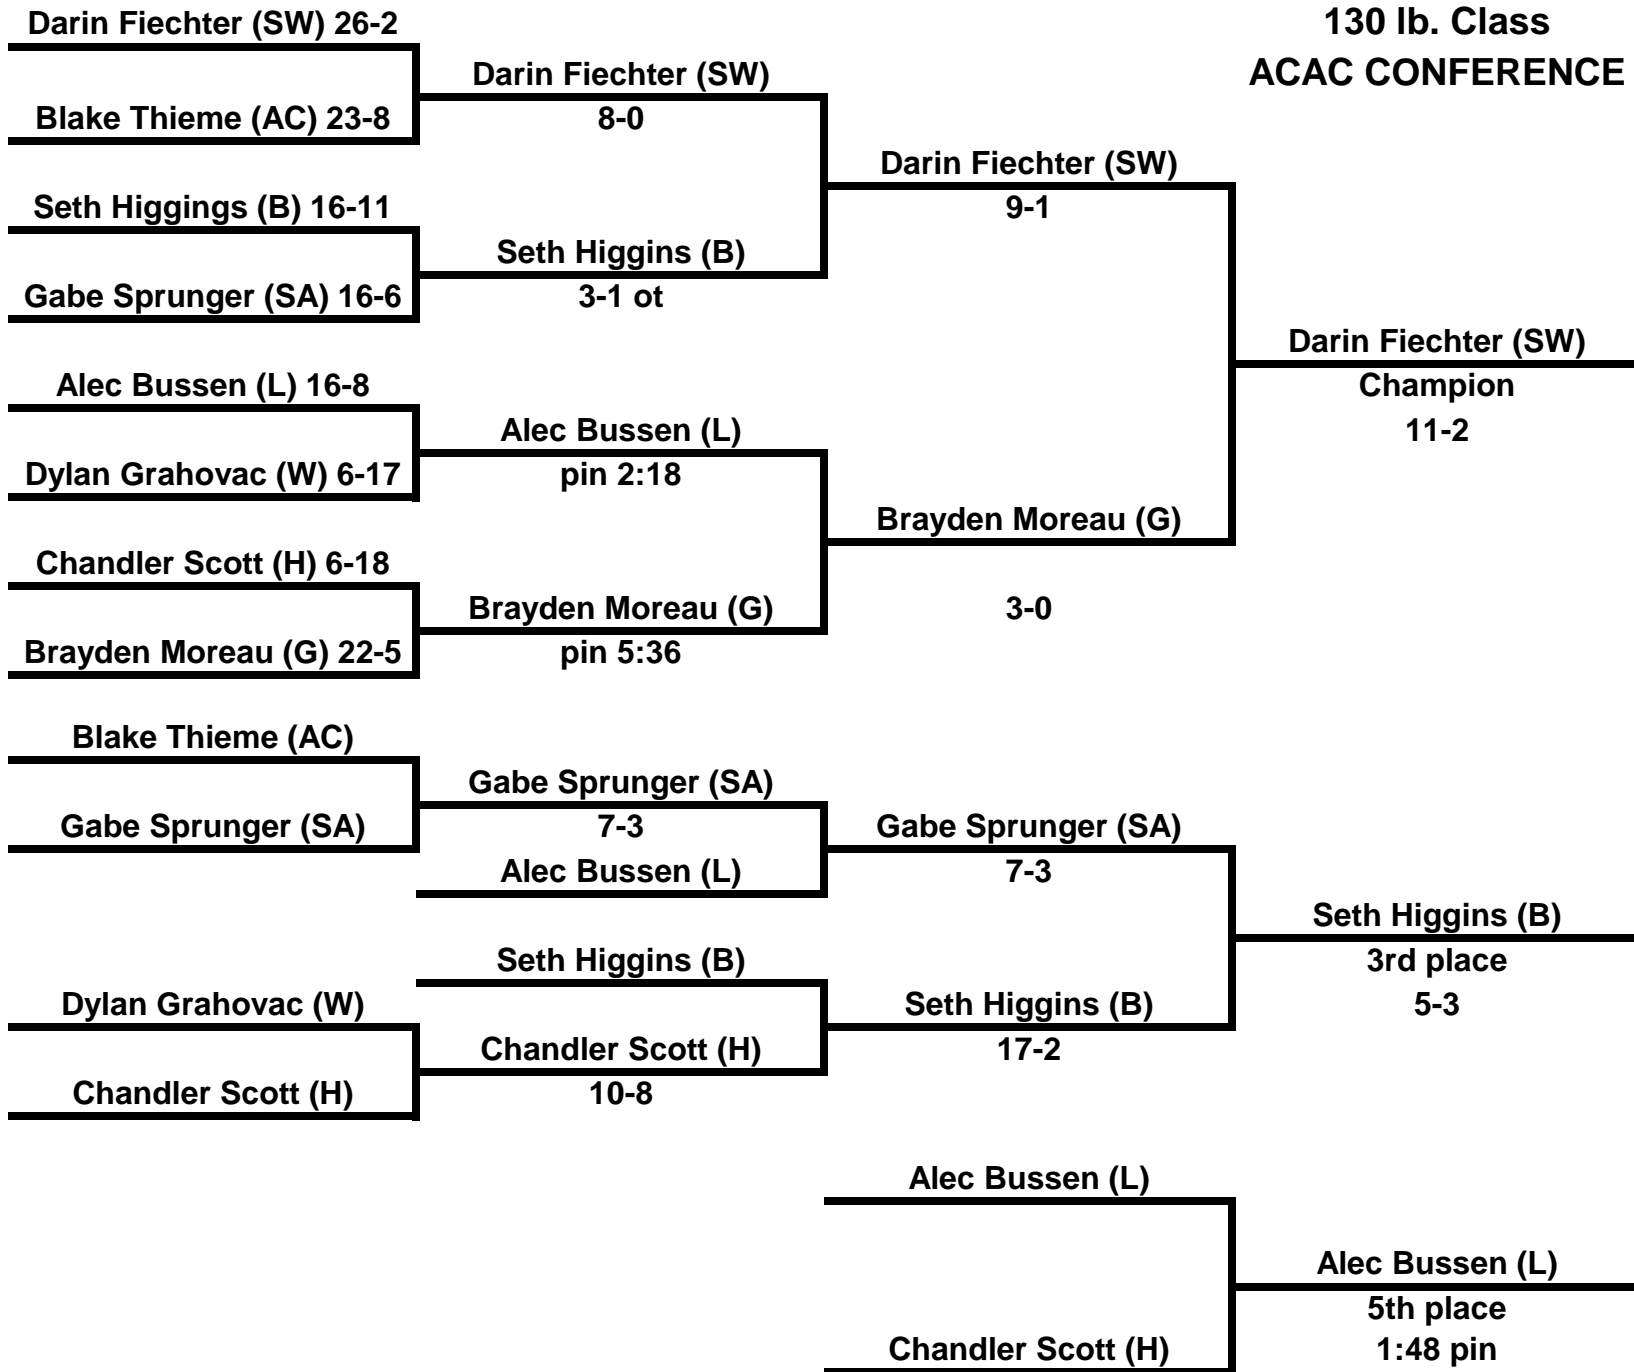

**103 lb. Class
ACAC CONFERENCE**

**112 lb. Class
ACAC CONFERENCE**

**119 lb. Class
ACAC CONFERENCE**

**125 lb. Class
ACAC CONFERENCE**

**130 lb. Class
ACAC CONFERENCE**

**135 lb. Class
ACAC CONFERENCE**

**140 lb. Class
ACAC CONFERENCE**

**145 lb. Class
ACAC CONFERENCE**

**152 lb. Class
ACAC CONFERENCE**

**160 lb. Class
ACAC CONFERENCE**

**171 lb. Class
ACAC CONFERENCE**

**189 lb. Class
ACAC CONFERENCE**

**215 lb. Class
ACAC CONFERENCE**

**285 lb. Class
ACAC CONFERENCE**