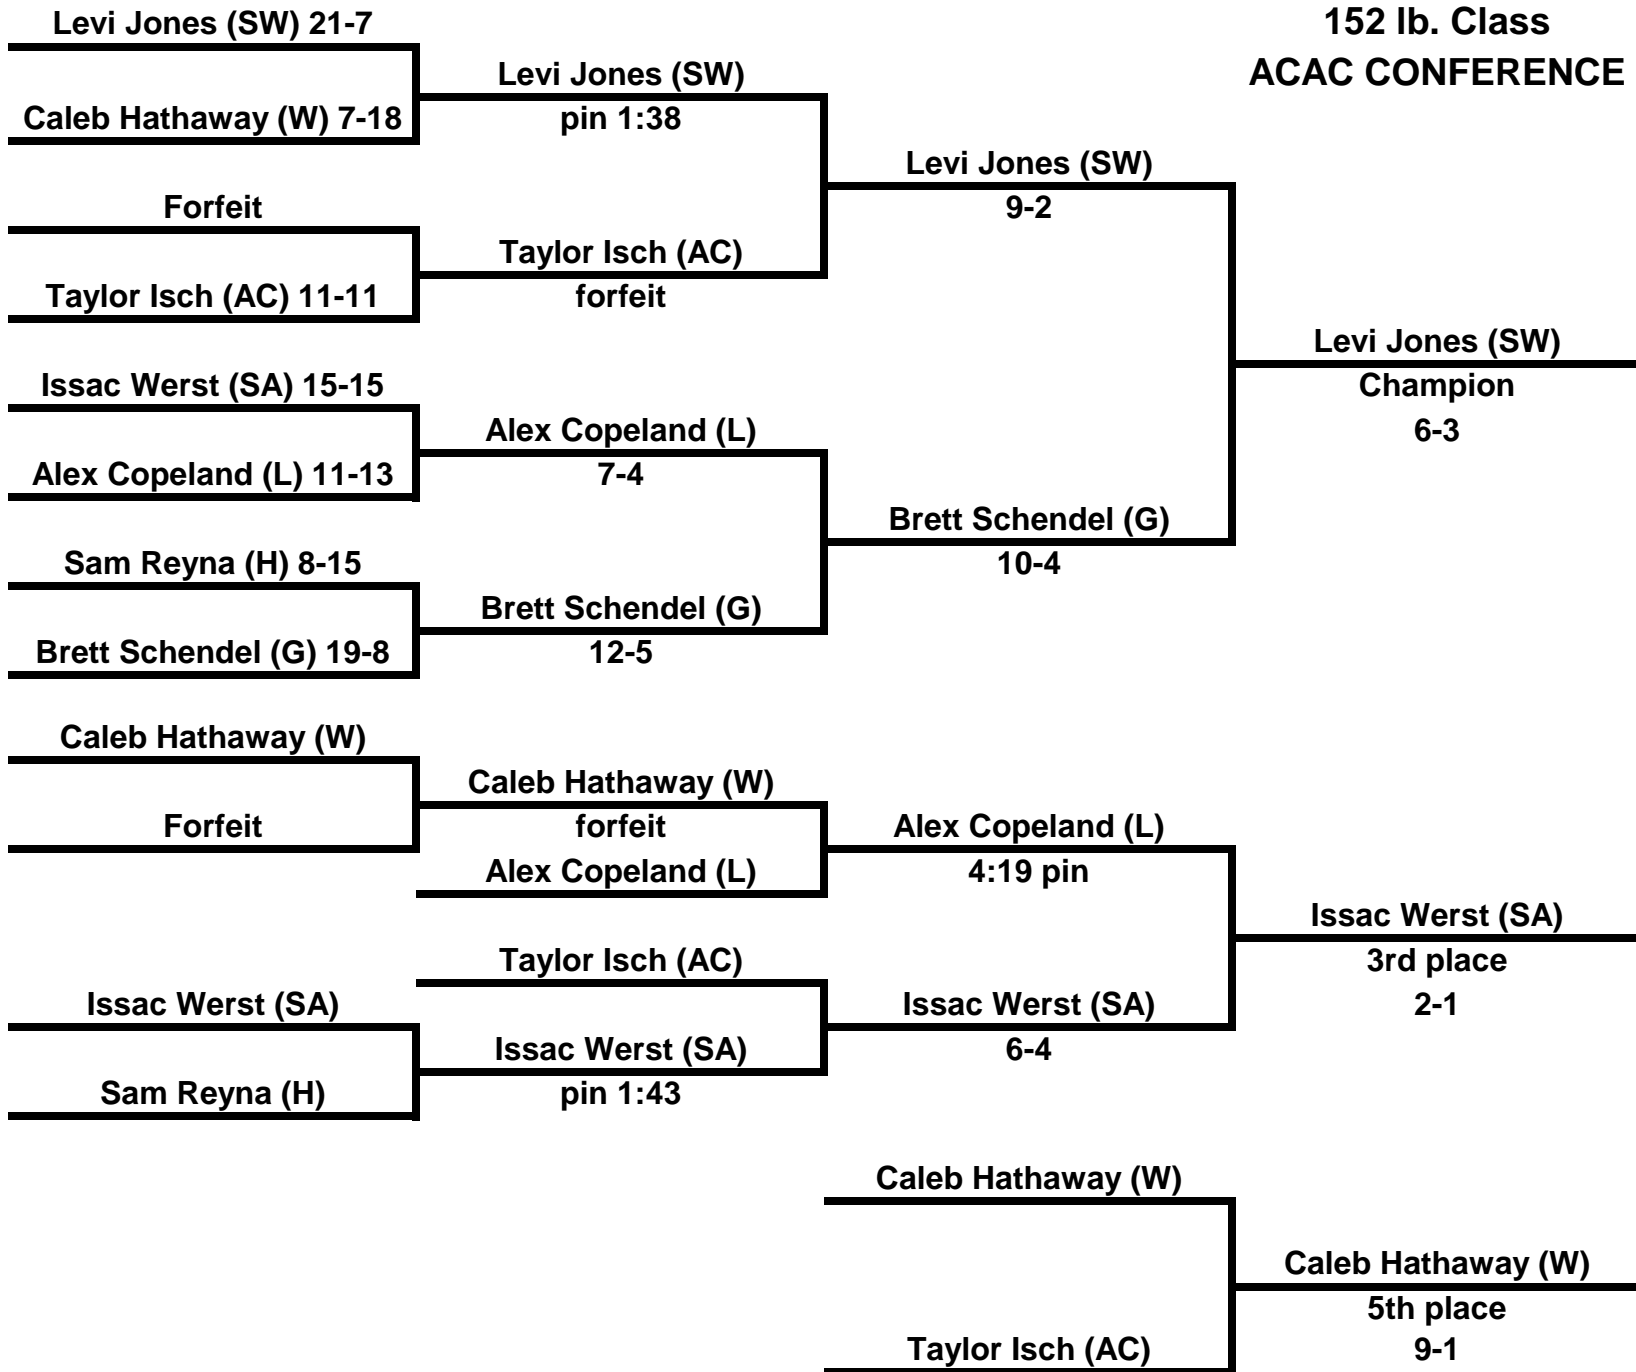

**103 lb. Class
ACAC CONFERENCE**

**112 lb. Class
ACAC CONFERENCE**

**119 lb. Class
ACAC CONFERENCE**

**125 lb. Class
ACAC CONFERENCE**

**130 lb. Class
ACAC CONFERENCE**

**135 lb. Class
ACAC CONFERENCE**

**140 lb. Class
ACAC CONFERENCE**

**145 lb. Class
ACAC CONFERENCE**

**152 lb. Class
ACAC CONFERENCE**

**160 lb. Class
ACAC CONFERENCE**

**171 lb. Class
ACAC CONFERENCE**

**189 lb. Class
ACAC CONFERENCE**

**215 lb. Class
ACAC CONFERENCE**

**285 lb. Class
ACAC CONFERENCE**