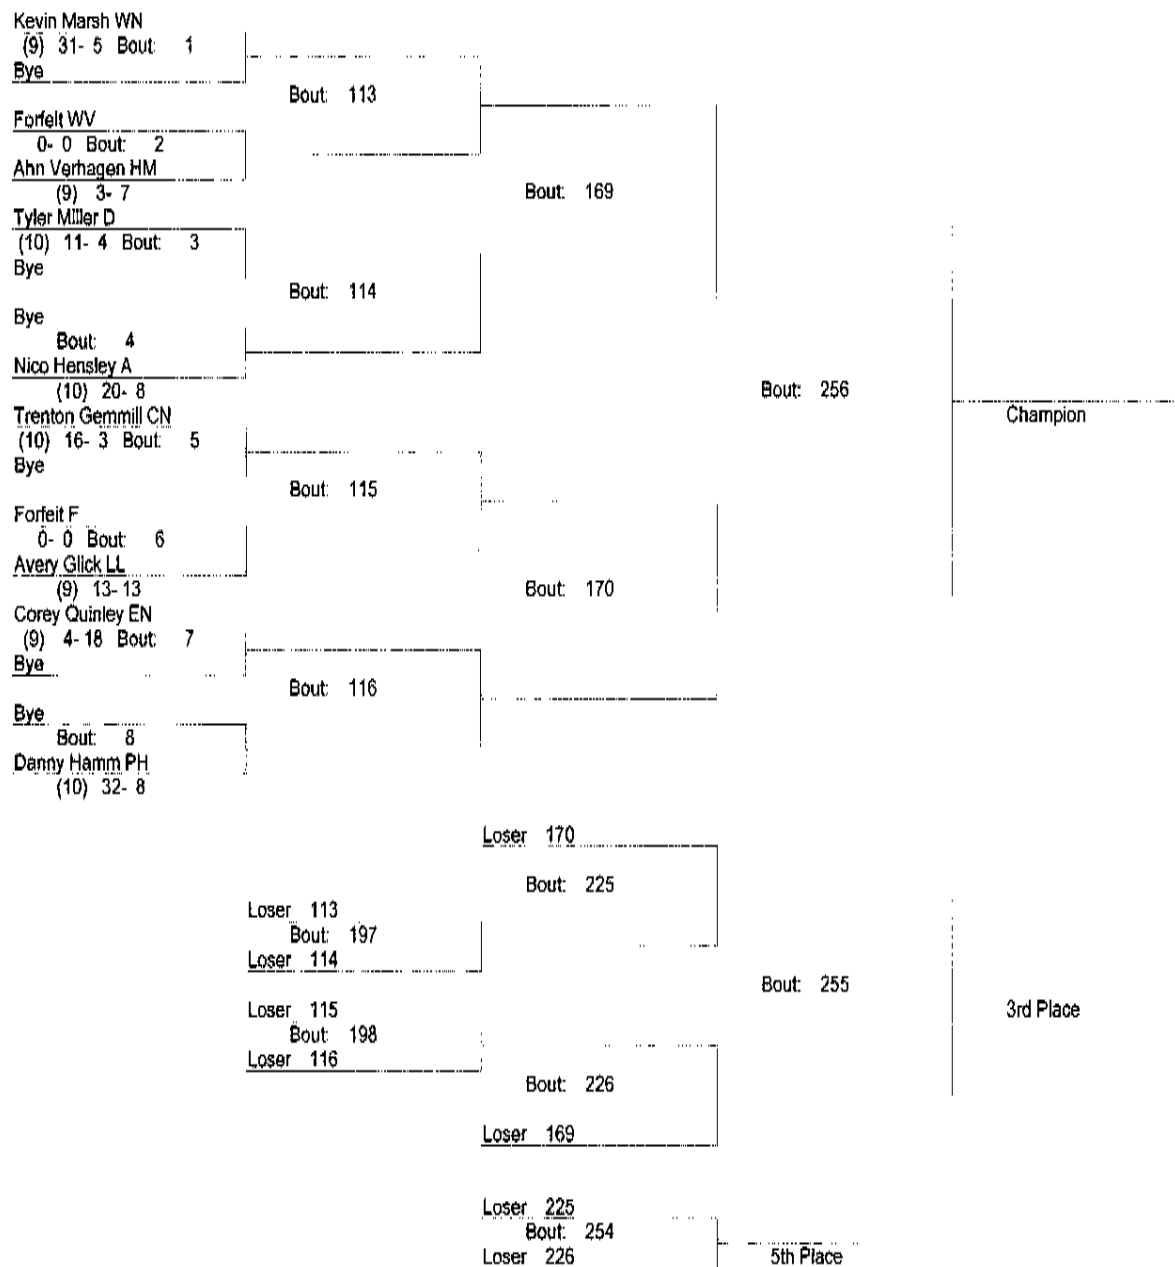

Sectional 2009

1-31-09

103