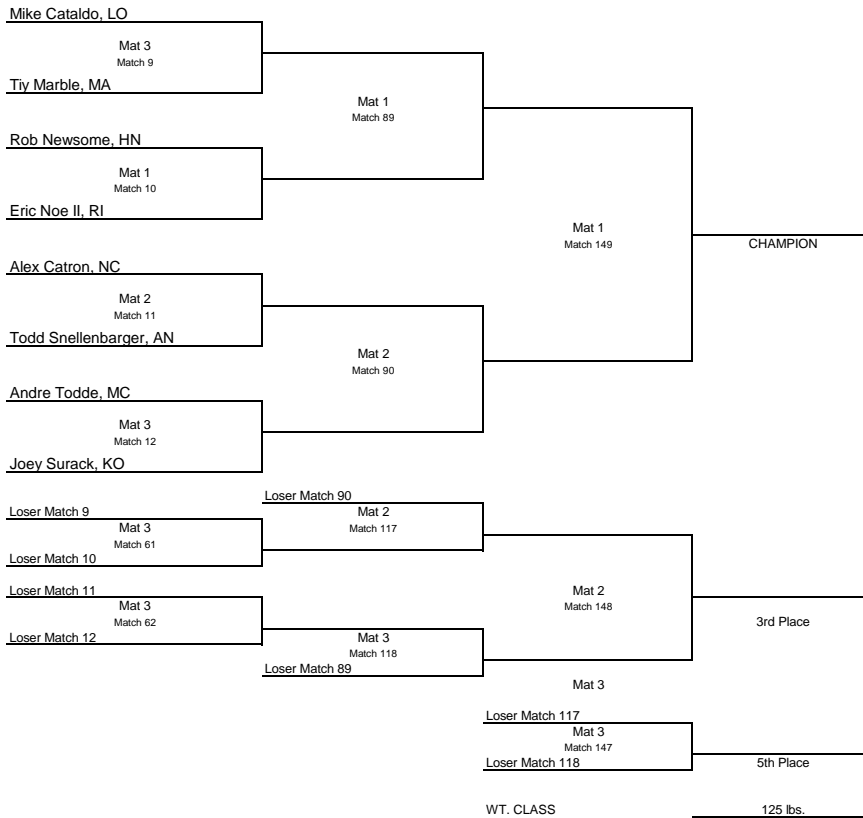

# 2006 NORTH CENTRAL CONFERENCE WRESTLING TOURNAMENT

WT. CLASS

103 LBS

WT. CLASS

112 lbs.

WT. CLASS

119 lbs.

WT. CLASS