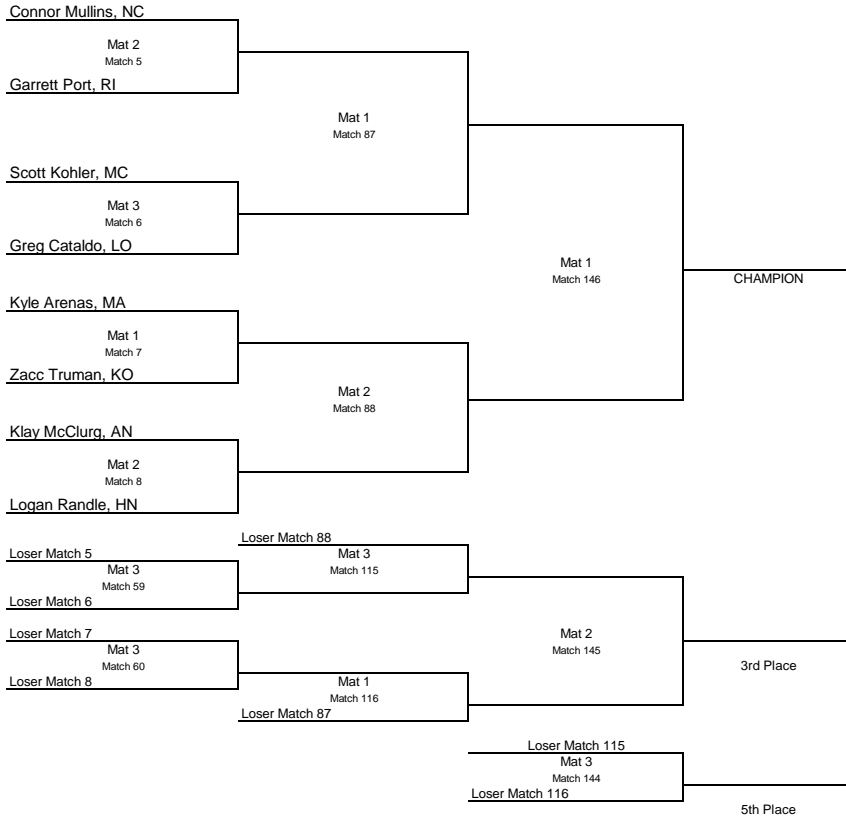

# 2006 NORTH CENTRAL CONFERENCE WRESTLING TOURNAMENT

WT. CLASS

103 LBS

WT. CLASS

112 lbs.

WT. CLASS

119 lbs.

WT. CLASS