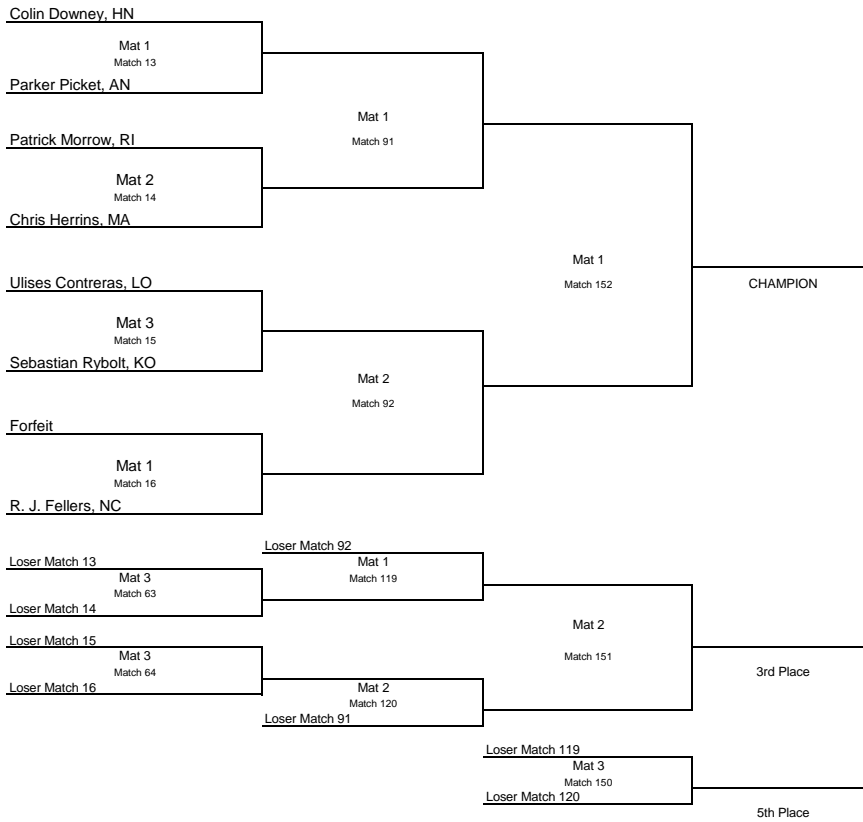

WT. CLASS

125 lbs.