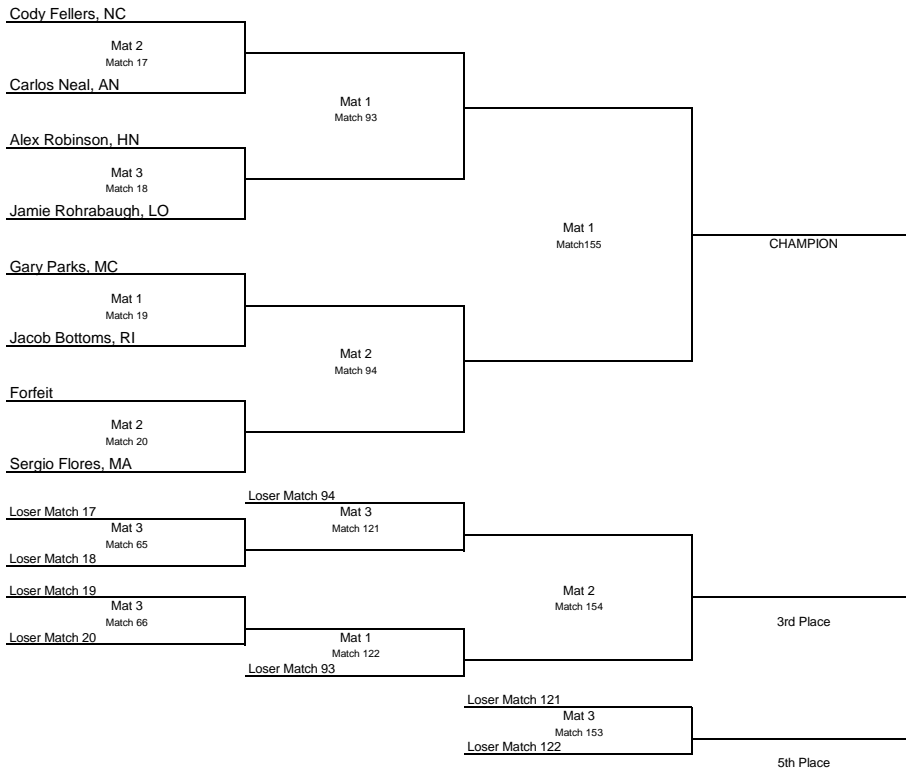

# 2006 NORTH CENTRAL CONFERENCE WRESTLING TOURNAMENT

WT. CLASS

103 LBS

WT. CLASS

112 lbs.

WT. CLASS

119 lbs.

WT. CLASS

125 lbs.

WT. CLASS

130 lbs.

WT. CLASS

135 lbs.

WT. CLASS

140 lbs.

WT. CLASS