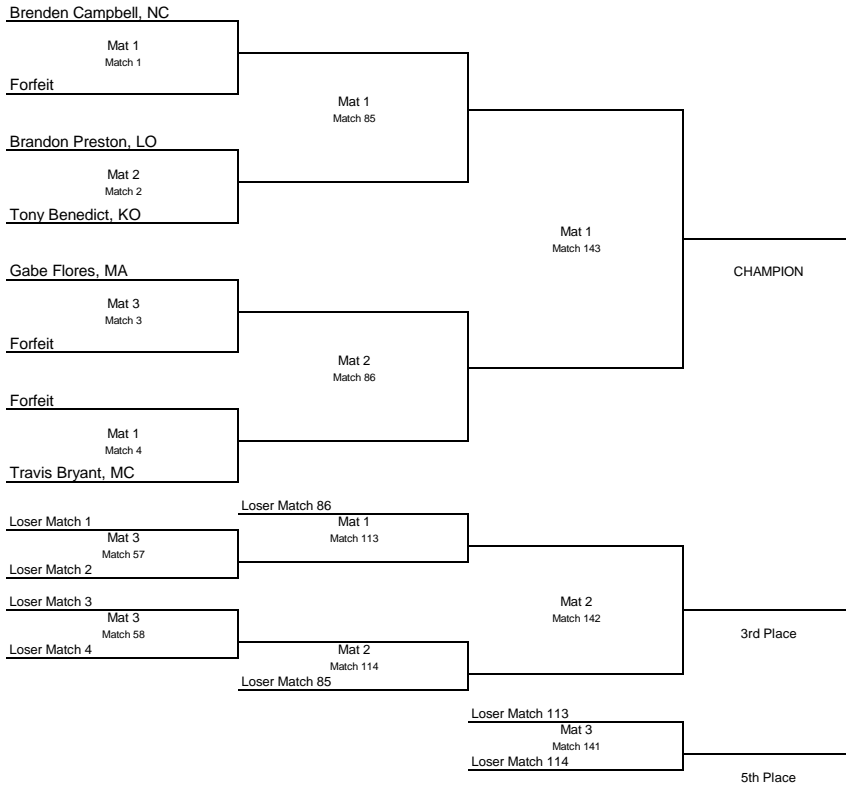

# 2006 NORTH CENTRAL CONFERENCE WRESTLING TOURNAMENT

WT. CLASS

103 LBS

WT. CLASS

112 lbs.

WT. CLASS

119 lbs.

WT. CLASS

125 lbs.

WT. CLASS

130 lbs.

WT. CLASS

135 lbs.

WT. CLASS

140 lbs.

WT. CLASS