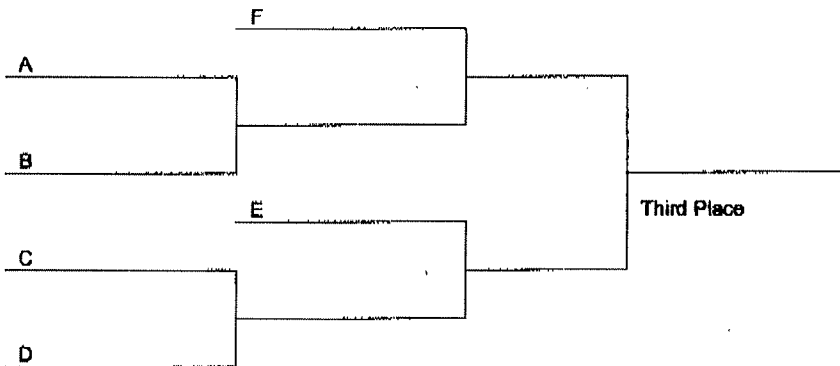

2009 IPSAC Conference Wrestling Championships

Weight Class: 171

Date: January 23, 2009

Championship Bracket

Consolation Bracket

Teams:

Arlington-Arl, Arsenal Tech-AT, Broad Ripple-BR, Crispus Attucks-CA, Howe-H, Manual-Man, Northwest-NW, Washington-Wash.