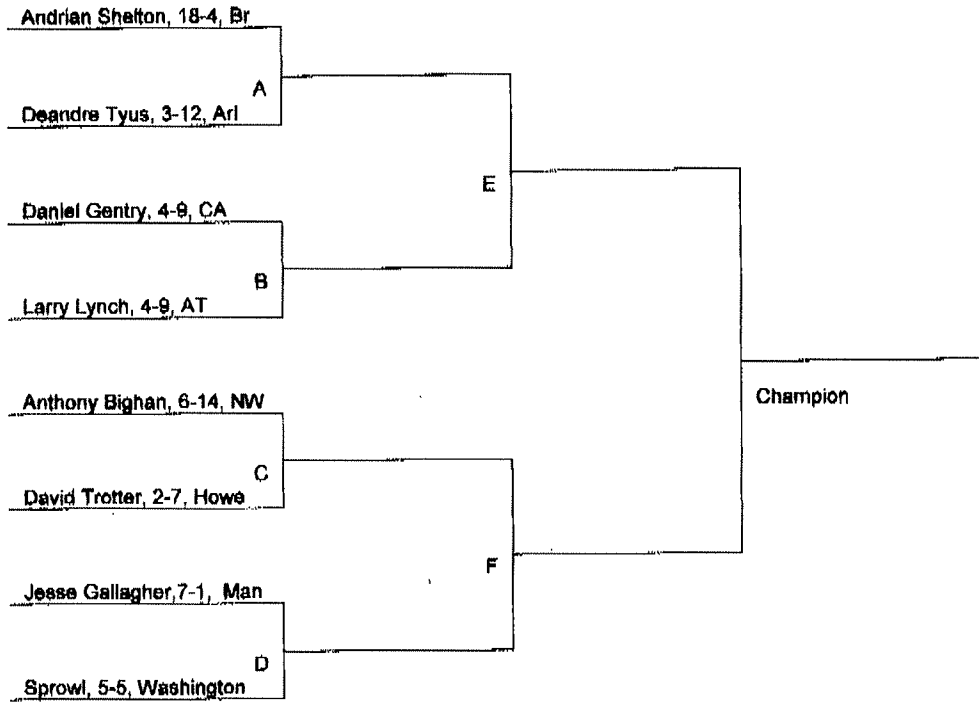

2009 IPSAC Conference Wrestling Championships

Weight Class: 140

Date: January 23, 2009

Championship Bracket