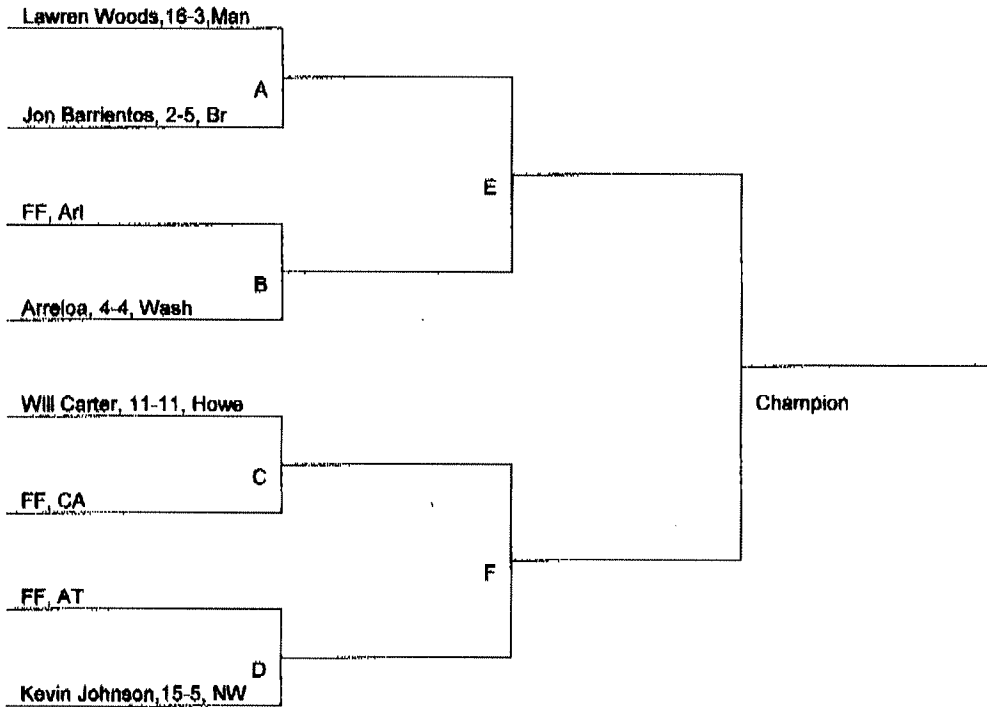

2009 IPSAC Conference Wrestling Championships

Weight Class: 171

Date: January 23, 2009

Championship Bracket