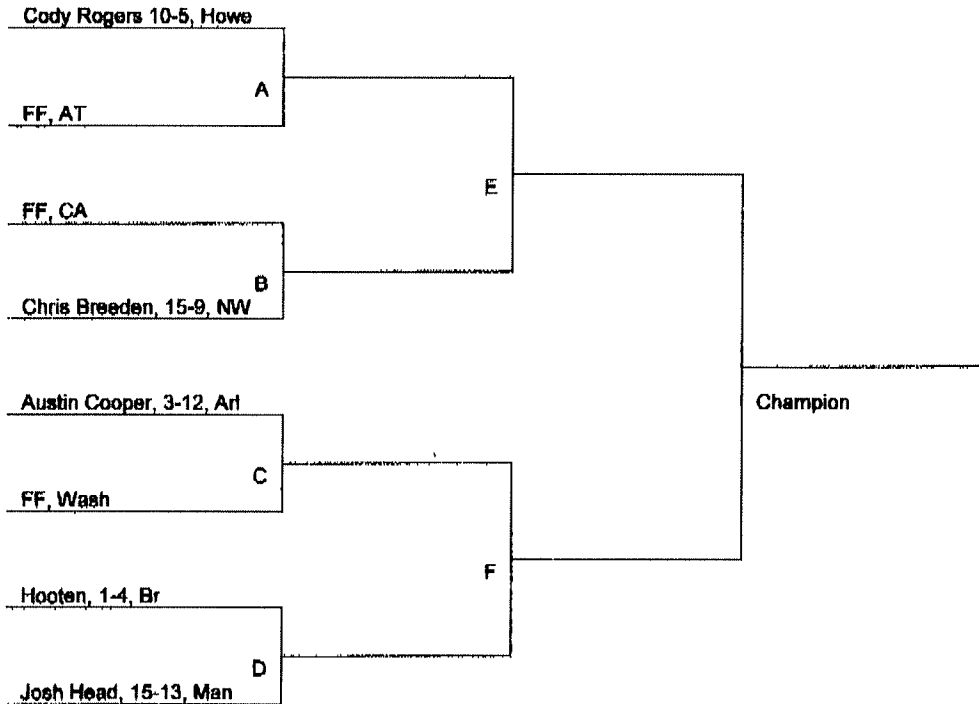

Championship Bracket

Consolation Bracket

Teams:

Arlington-Arl, Arsenal Tech-AT, Broad Ripple-BR, Crispus Attucks-CA, Howe-H, Manual-Man, Northwest-NW, Washington-Wash.

Arlington-Arl, Arsenal Tech-AT, Broad Ripple-BR, Crispus Attucks-CA, Howe-H, Manual-Man, Northwest-NW, Washington-Wash.