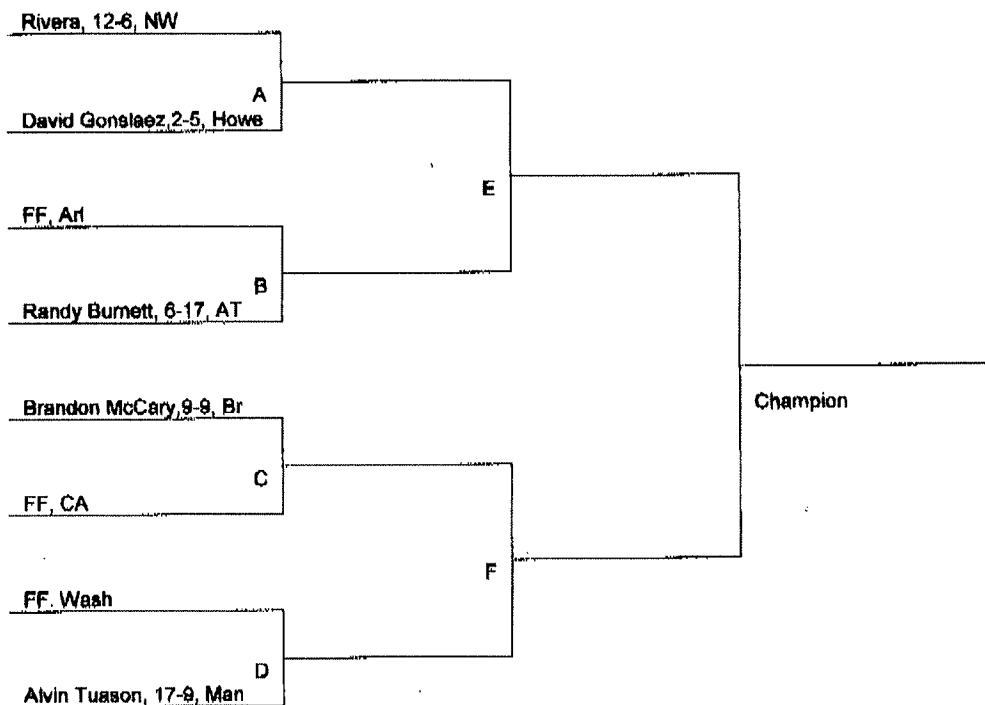

2009 IPSAC Conference Wrestling Championships

Weight Class: 160

Date: January 23, 2009

Championship Bracket