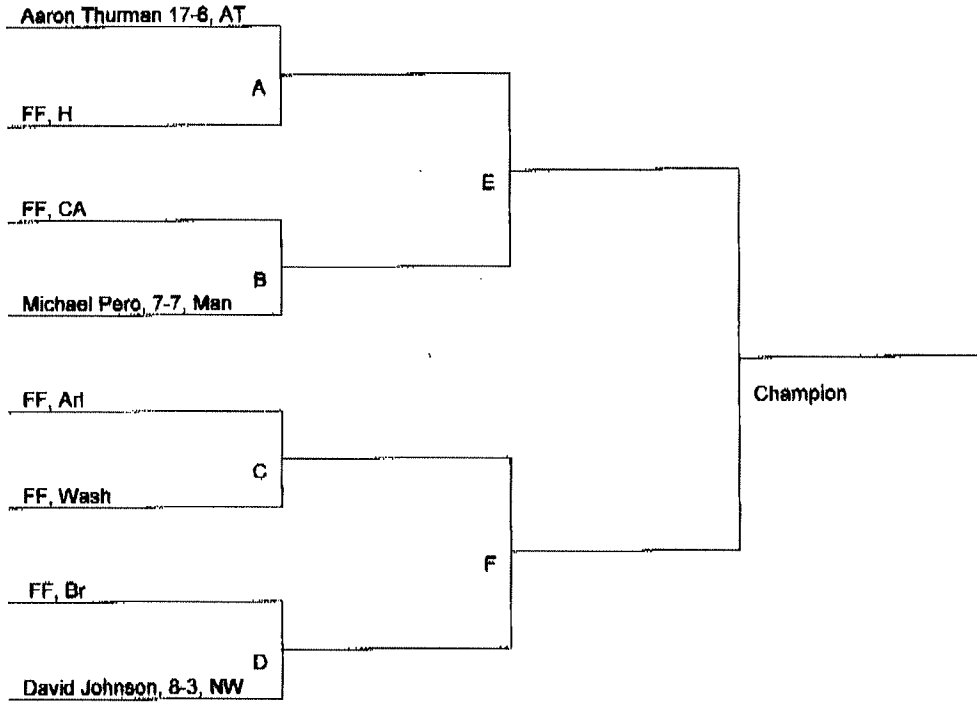

2009 IPSAC Conference Wrestling Championships

Weight Class: 112

Date: January 23, 2009

Championship Bracket