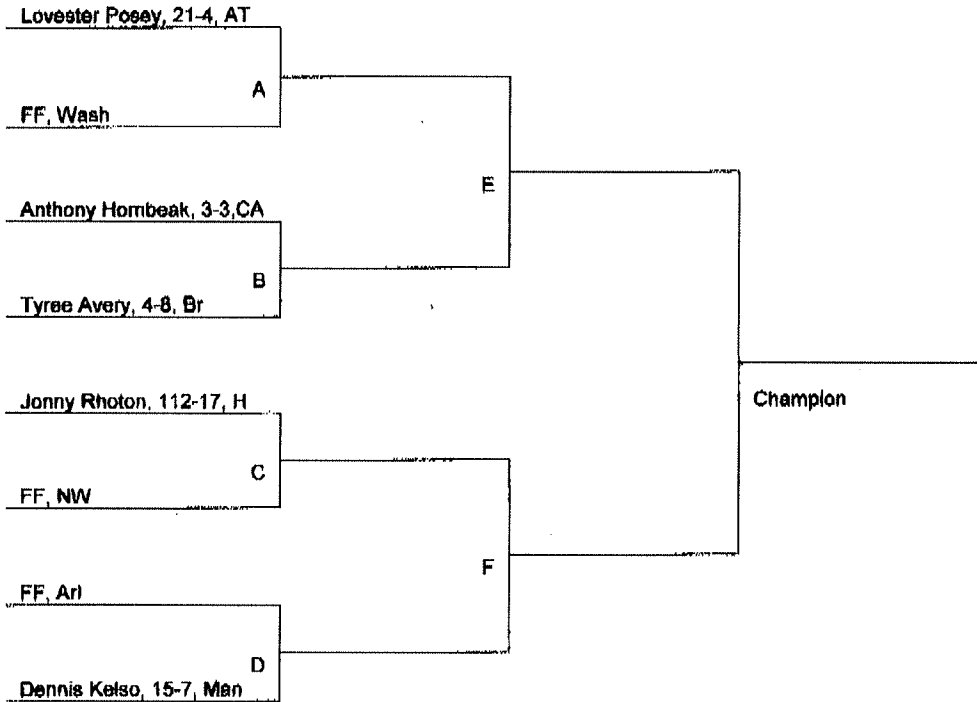

2009 IPSAC Conference Wrestling Championships

Weight Class: 125

Date: January 23, 2009

Championship Bracket