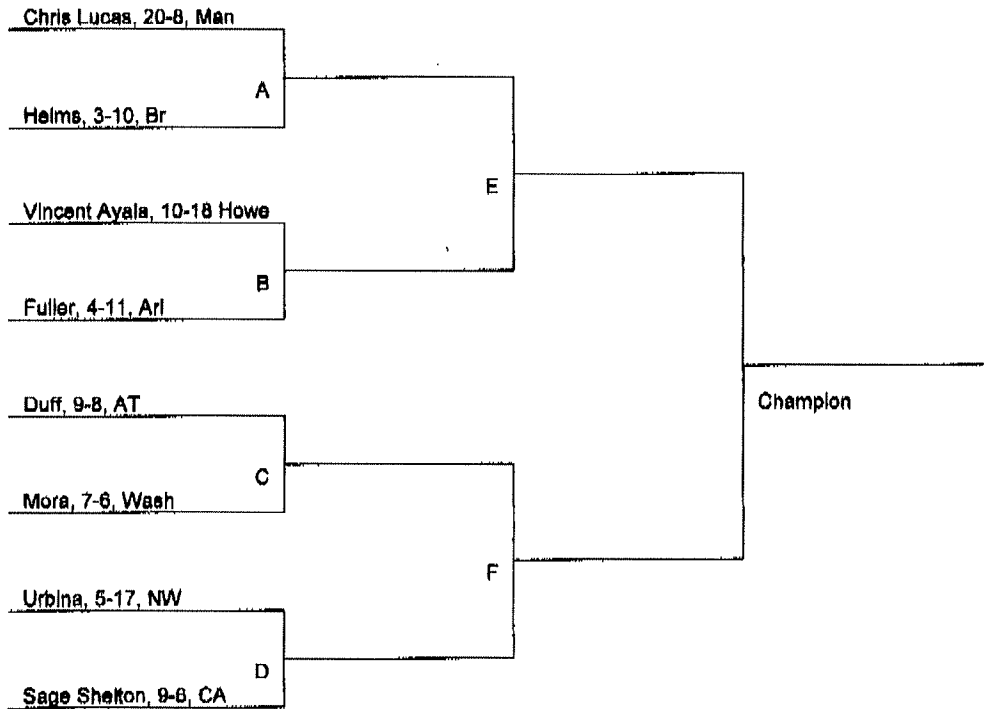

2009 IPSAC Conference Wrestling Championships

Weight Class: 135

Date: January 23, 2009

Championship Bracket