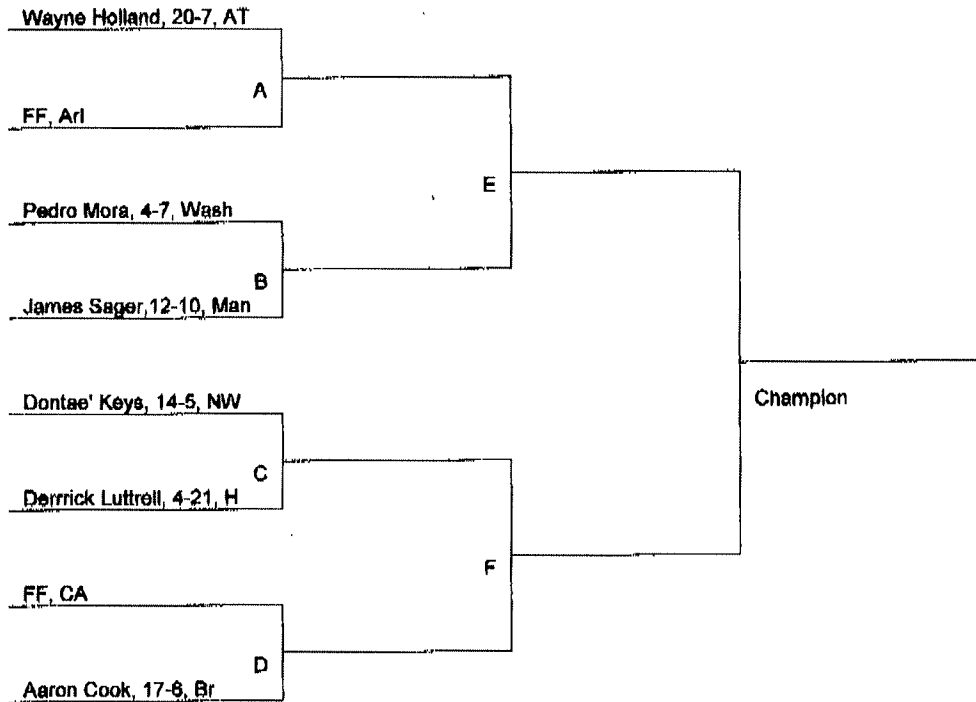

2009 IPSAC Conference Wrestling Championships

Weight Class: 145

Date: January 23, 2009

Championship Bracket