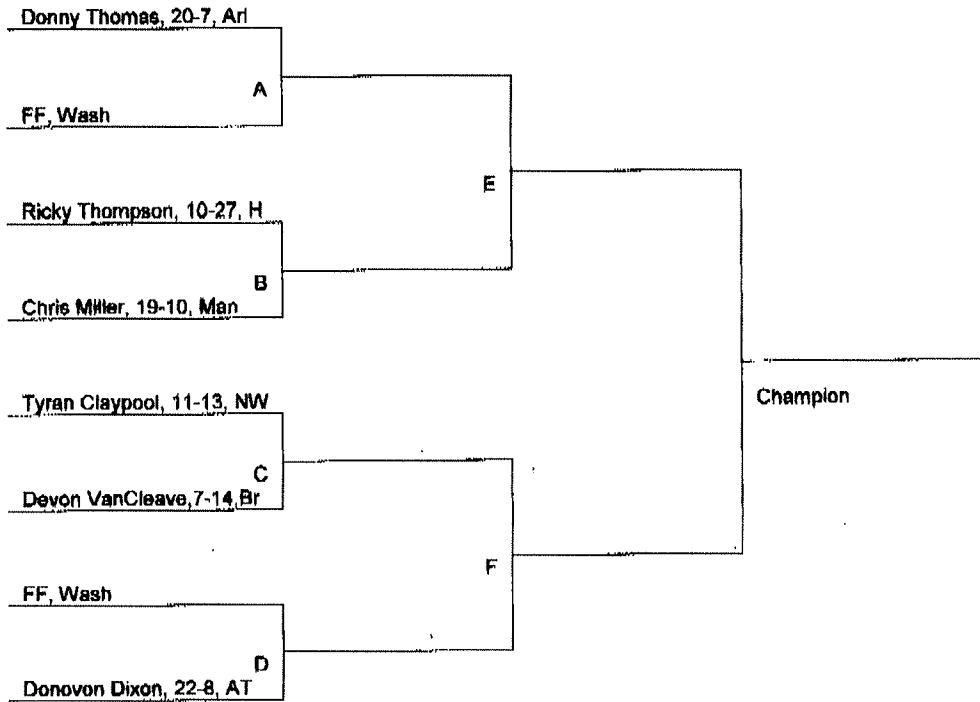

2009 IPSAC Conference Wrestling Championships

Weight Class: 130

Date: January 23, 2009

Championship Bracket