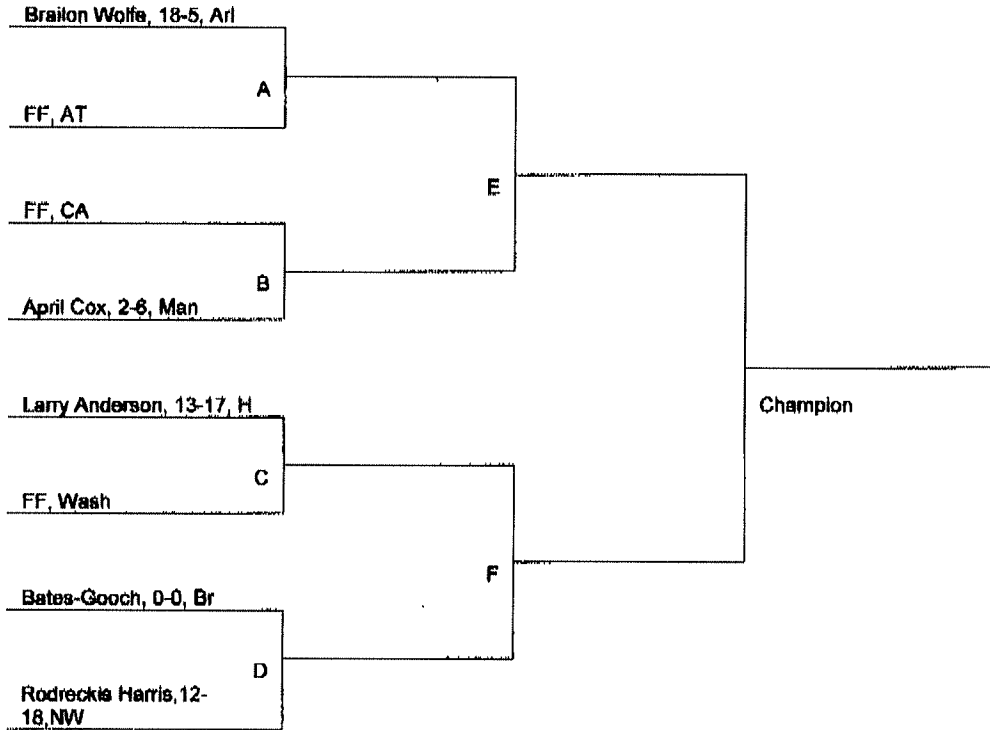

Arlington-Arl, Arsenal Tech-AT, Broad Ripple-BR, Crispus Attucks-CA, Howe-H, Manual-Man, Northwest-NW, Washington-Wash.

2009 IPSAC Conference Wrestling Championships

Weight Class: 285

Date: January 23, 2009

Championship Bracket