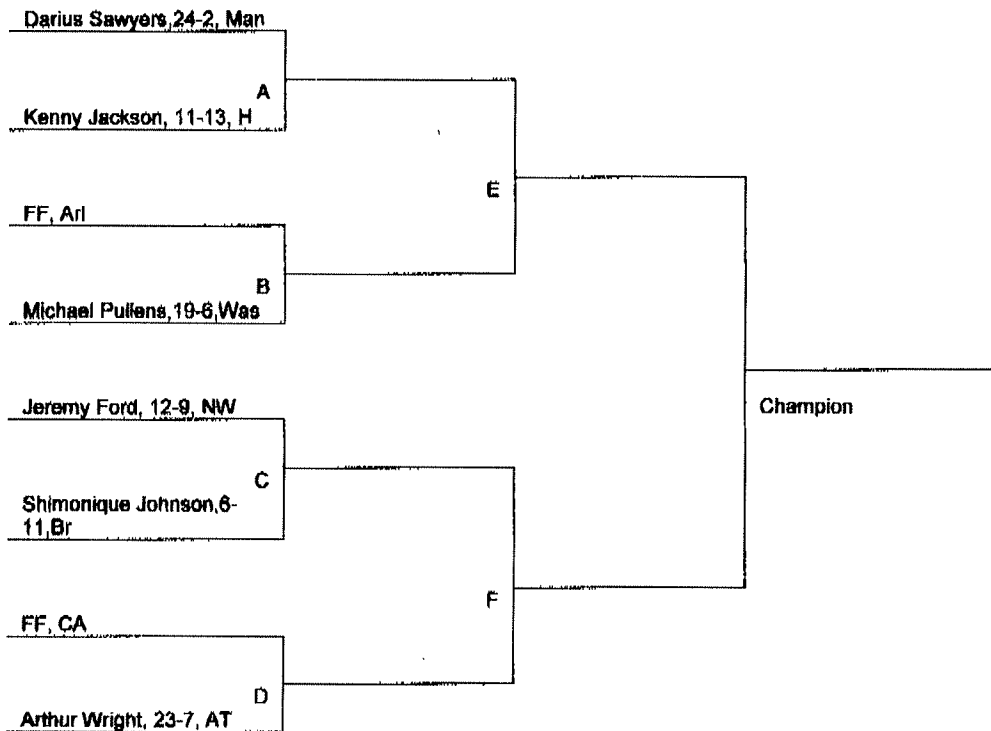

2009 IPSAC Conference Wrestling Championships

Weight Class: 189

Date: January 23, 2009

Championship Bracket