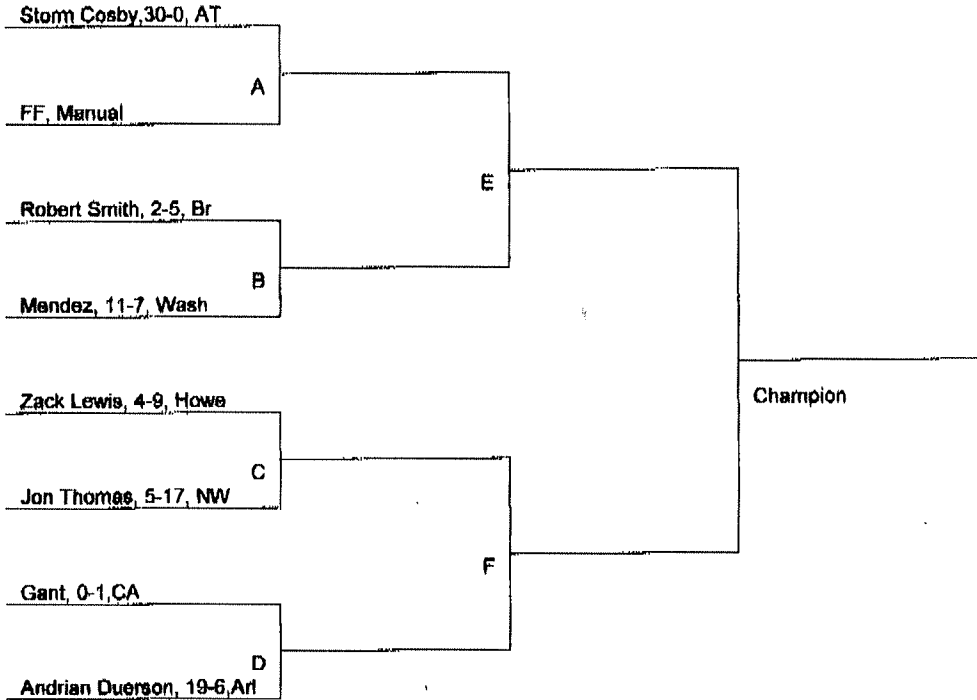

2009 IPSAC Conference Wrestling Championships

Weight Class: 119

Date: January 23, 2009

Championship Bracket