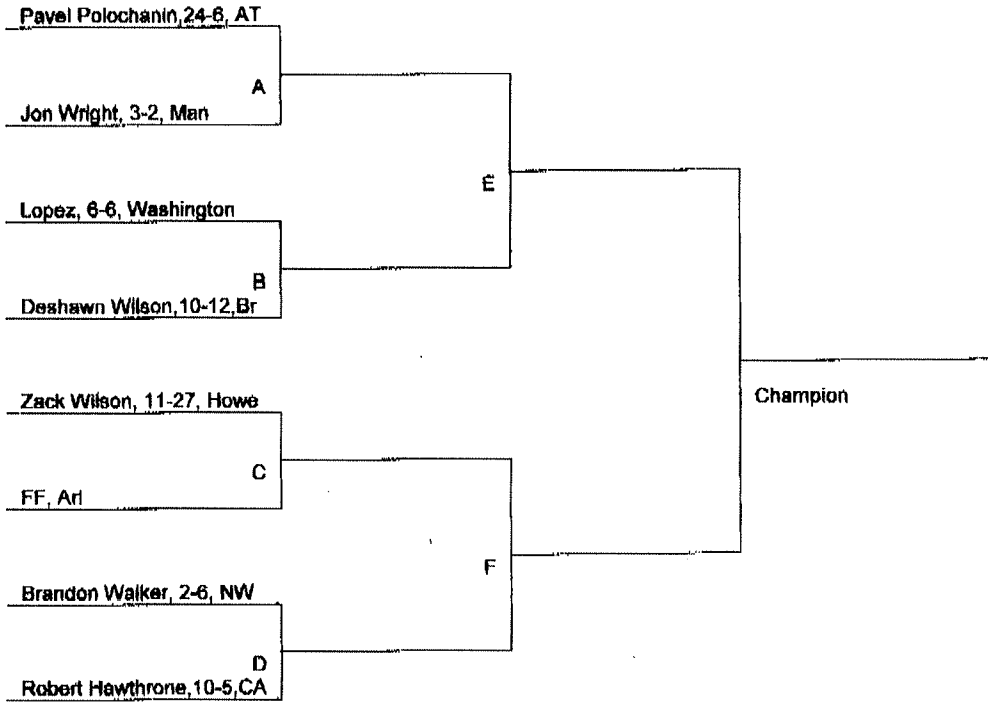

2009 IPSAC Conference Wrestling Championships

Weight Class: 152

Date: January 23, 2009

Championship Bracket