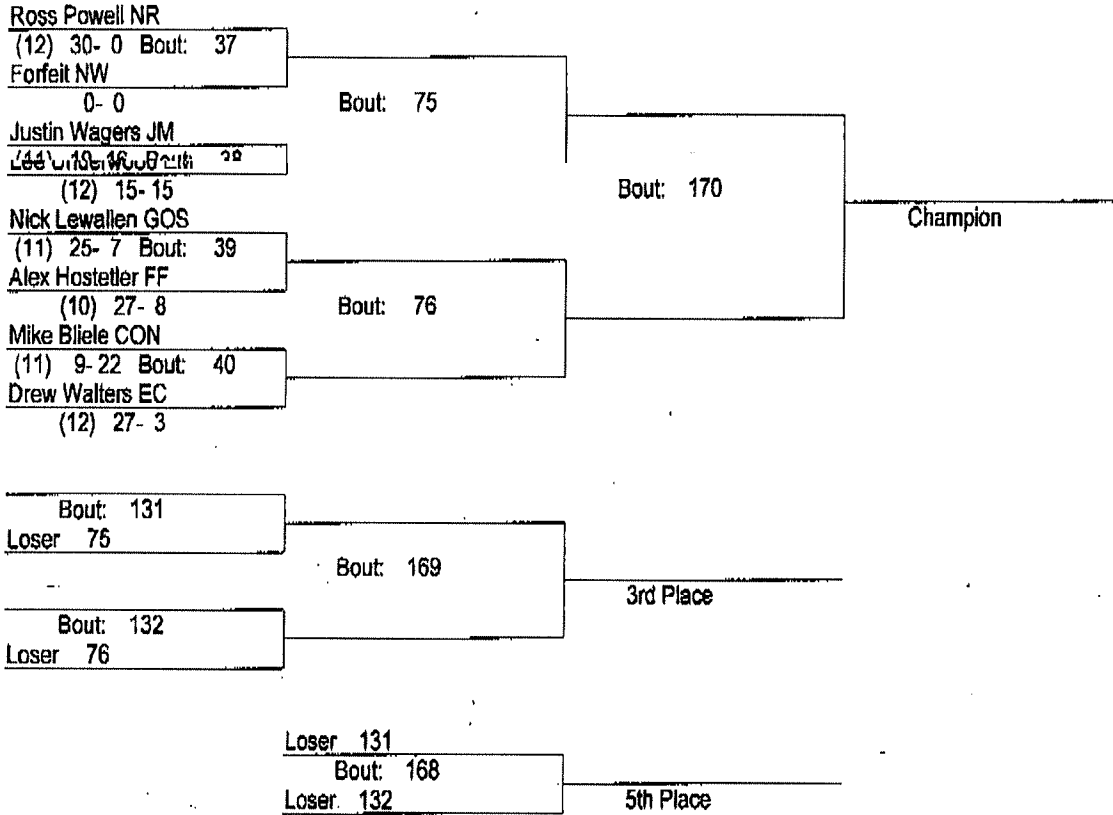

1/31/09

152

Elkhart Memorial Sectional 2009 (copy)

1/31/09

160

Elkhart Memorial Sectional 2009 (copy)

1/31/09

171

George Lopez - NW

(12) 27-2 Bout: 41
Forfeit CON

0-0

Cody Vance EM
(12) 20-9 Bout: 42

Martin Lantz FF
(12) 12-3

Zach Spurgeon JM
(12) 33-6 Bout: 43

Francisco Garcia GOS
(11) 18-9

Daniel Current EC
(12) 10-5 Bout: 44