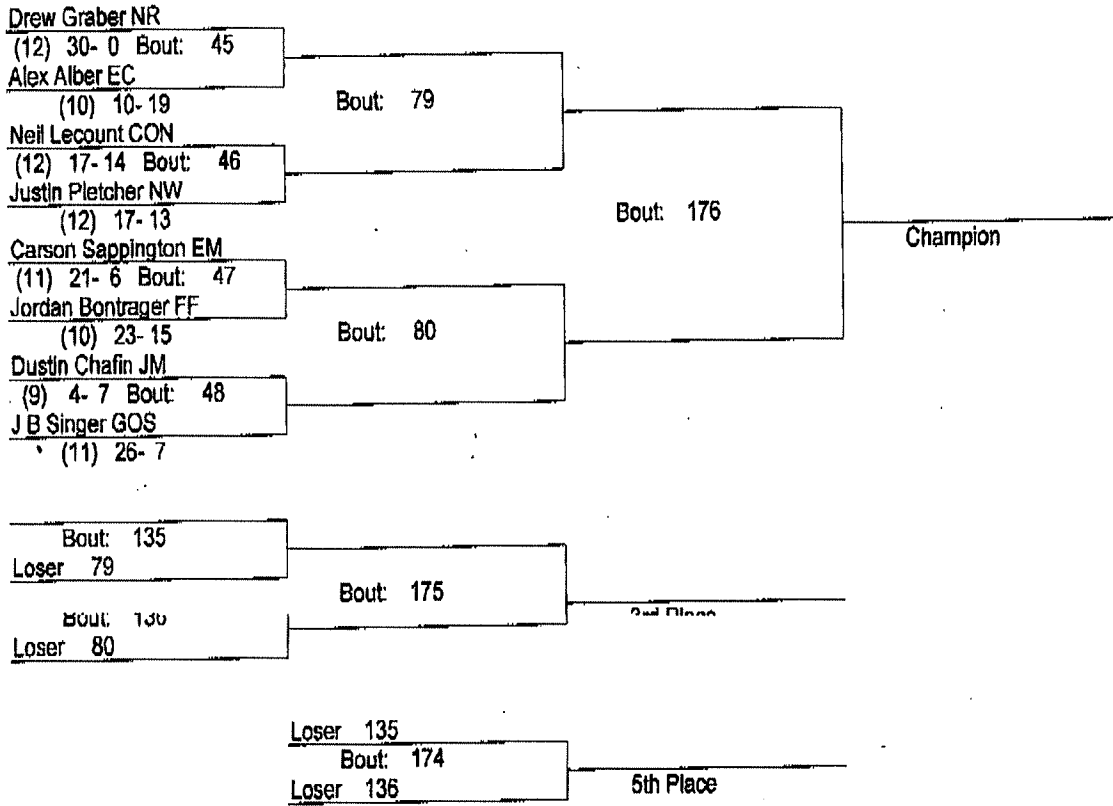

George Lopez - NW

(12) 27-2 Bout: 41
Forfeit CON

0-0

Cody Vance EM
(12) 20-9 Bout: 42

Martin Lantz FF
(12) 12-3

Zach Spurgeon JM
(12) 33-6 Bout: 43

Francisco Garcia GOS
(11) 18-9

Daniel Current EC
(12) 10-5 Bout: 44

Bout: 134
Loser 78

Loser 133

Bout: 171

Ellhart Memorial Sectional 2009 (copy)

1/31/09

189

Elkhart Memorial Sectional 2009 (copy)

1/31/09