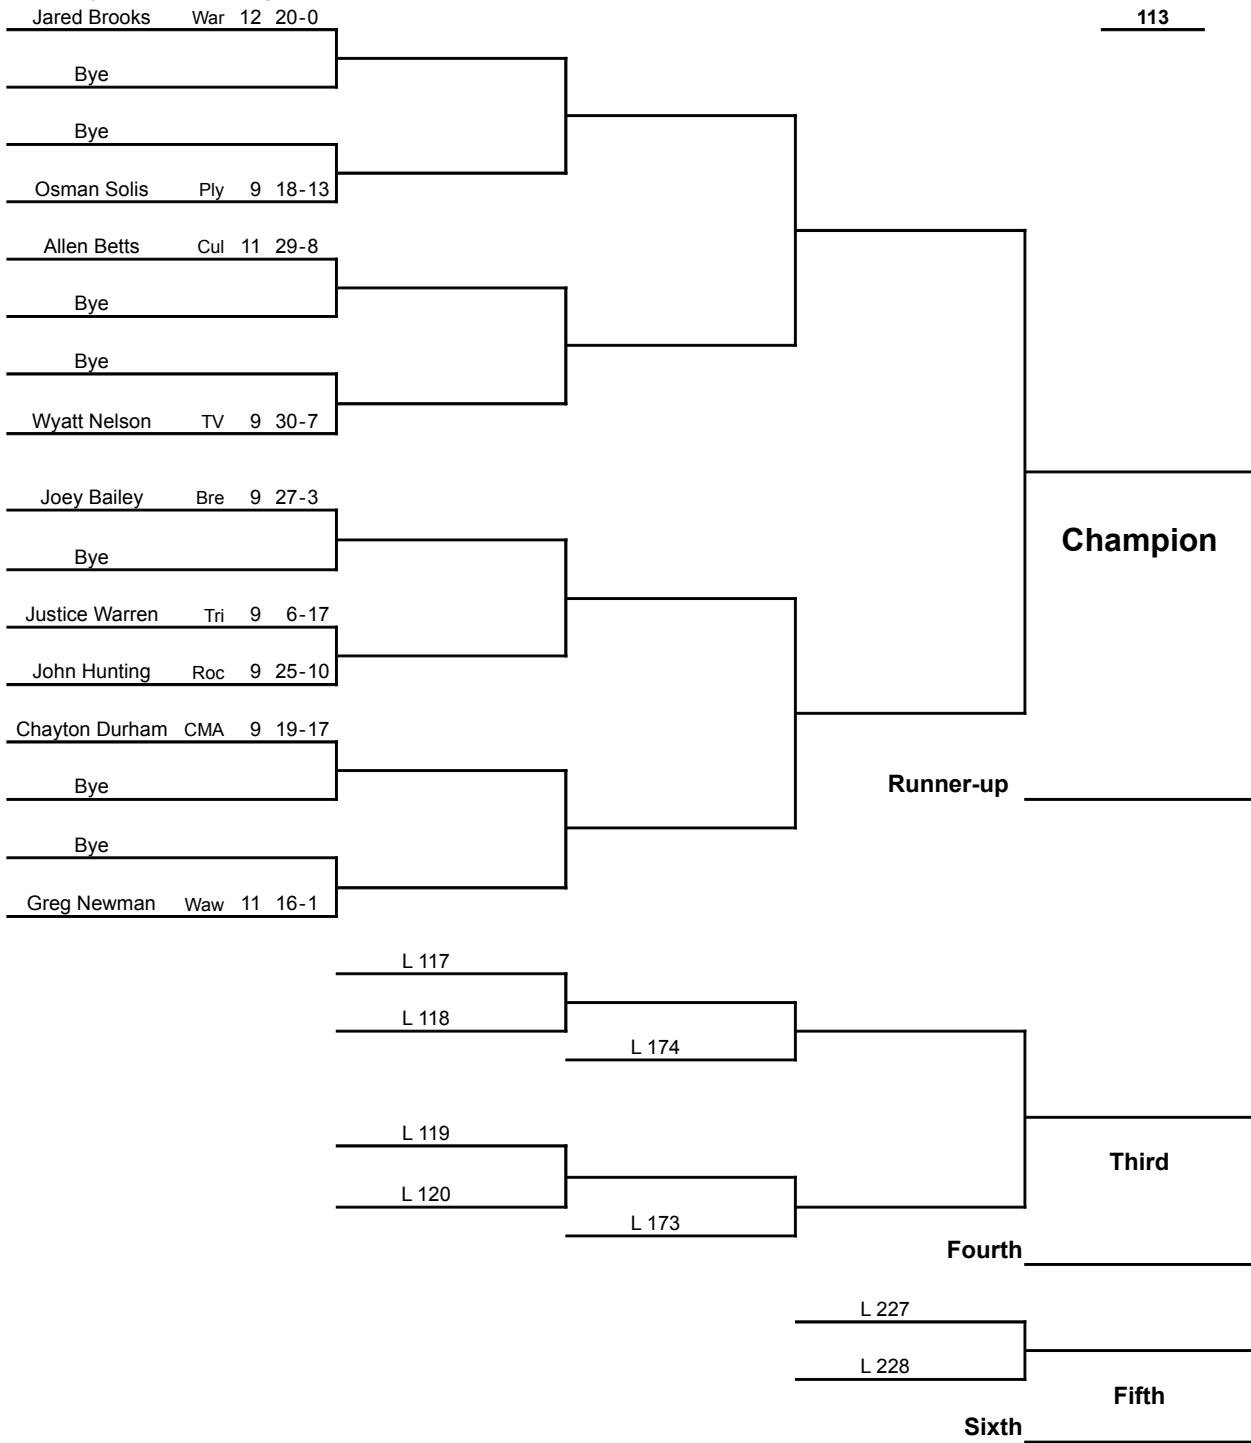

2012 Plymouth Wrestling Sectional