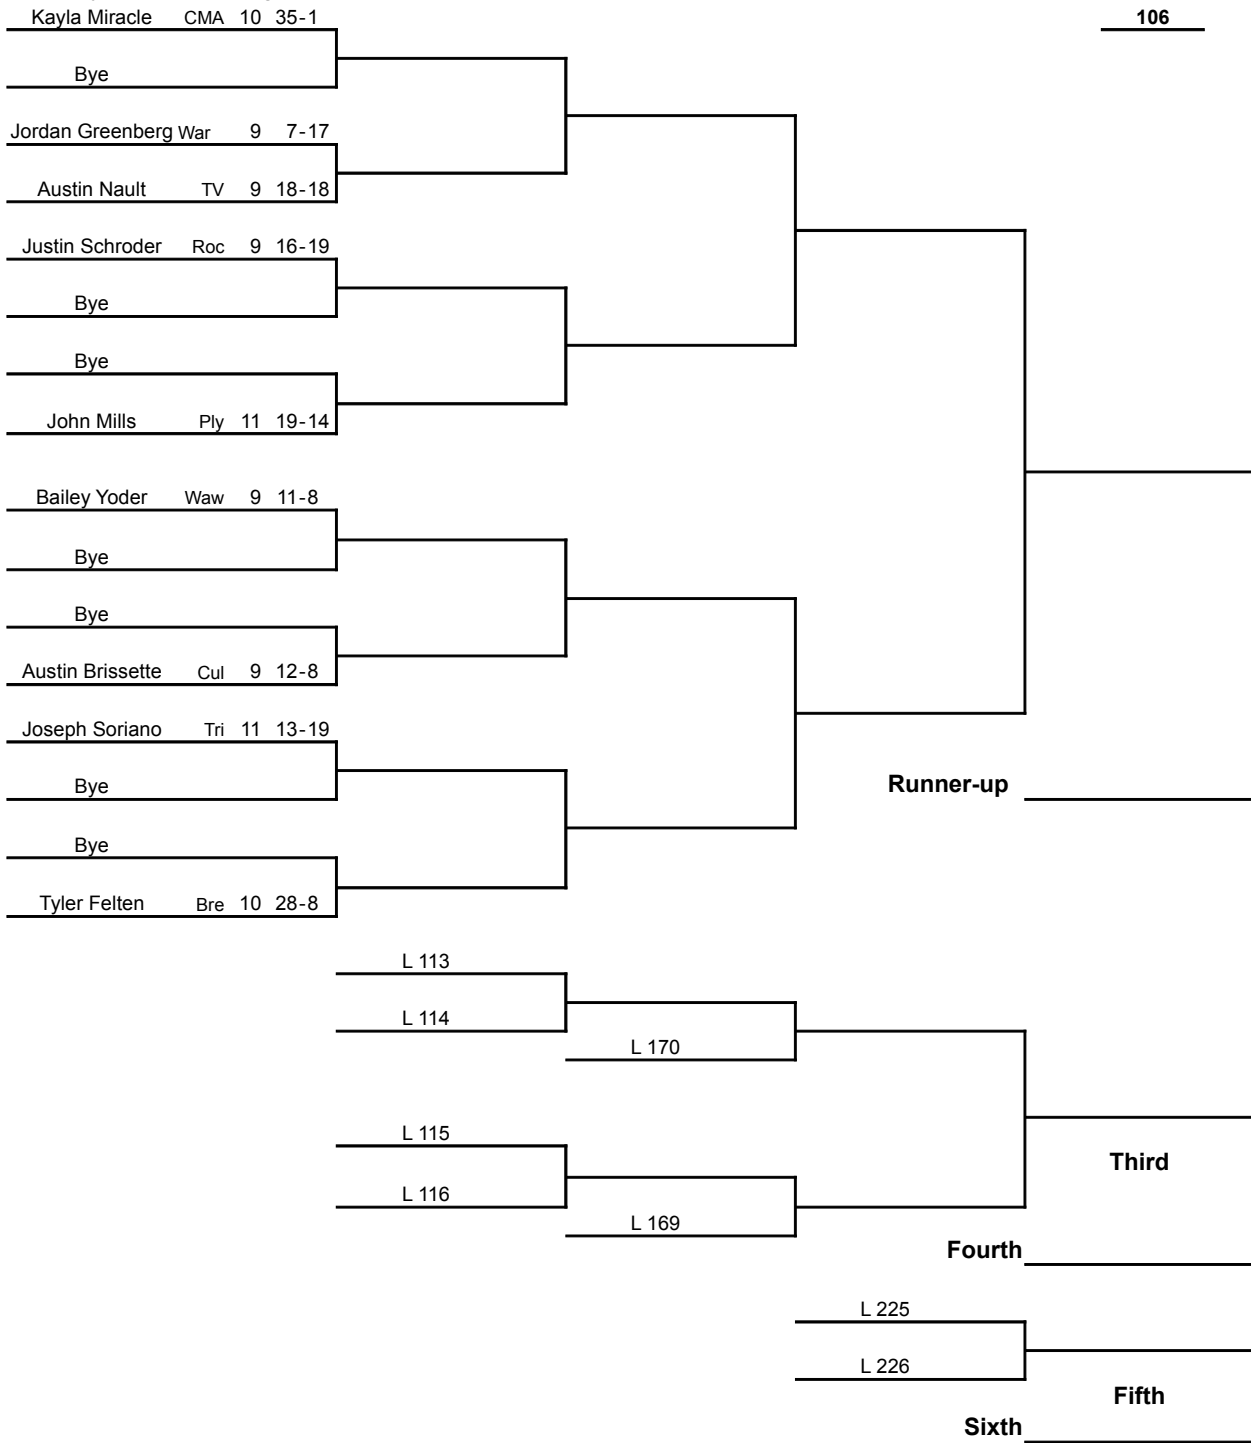

2012 Plymouth Wrestling Sectional