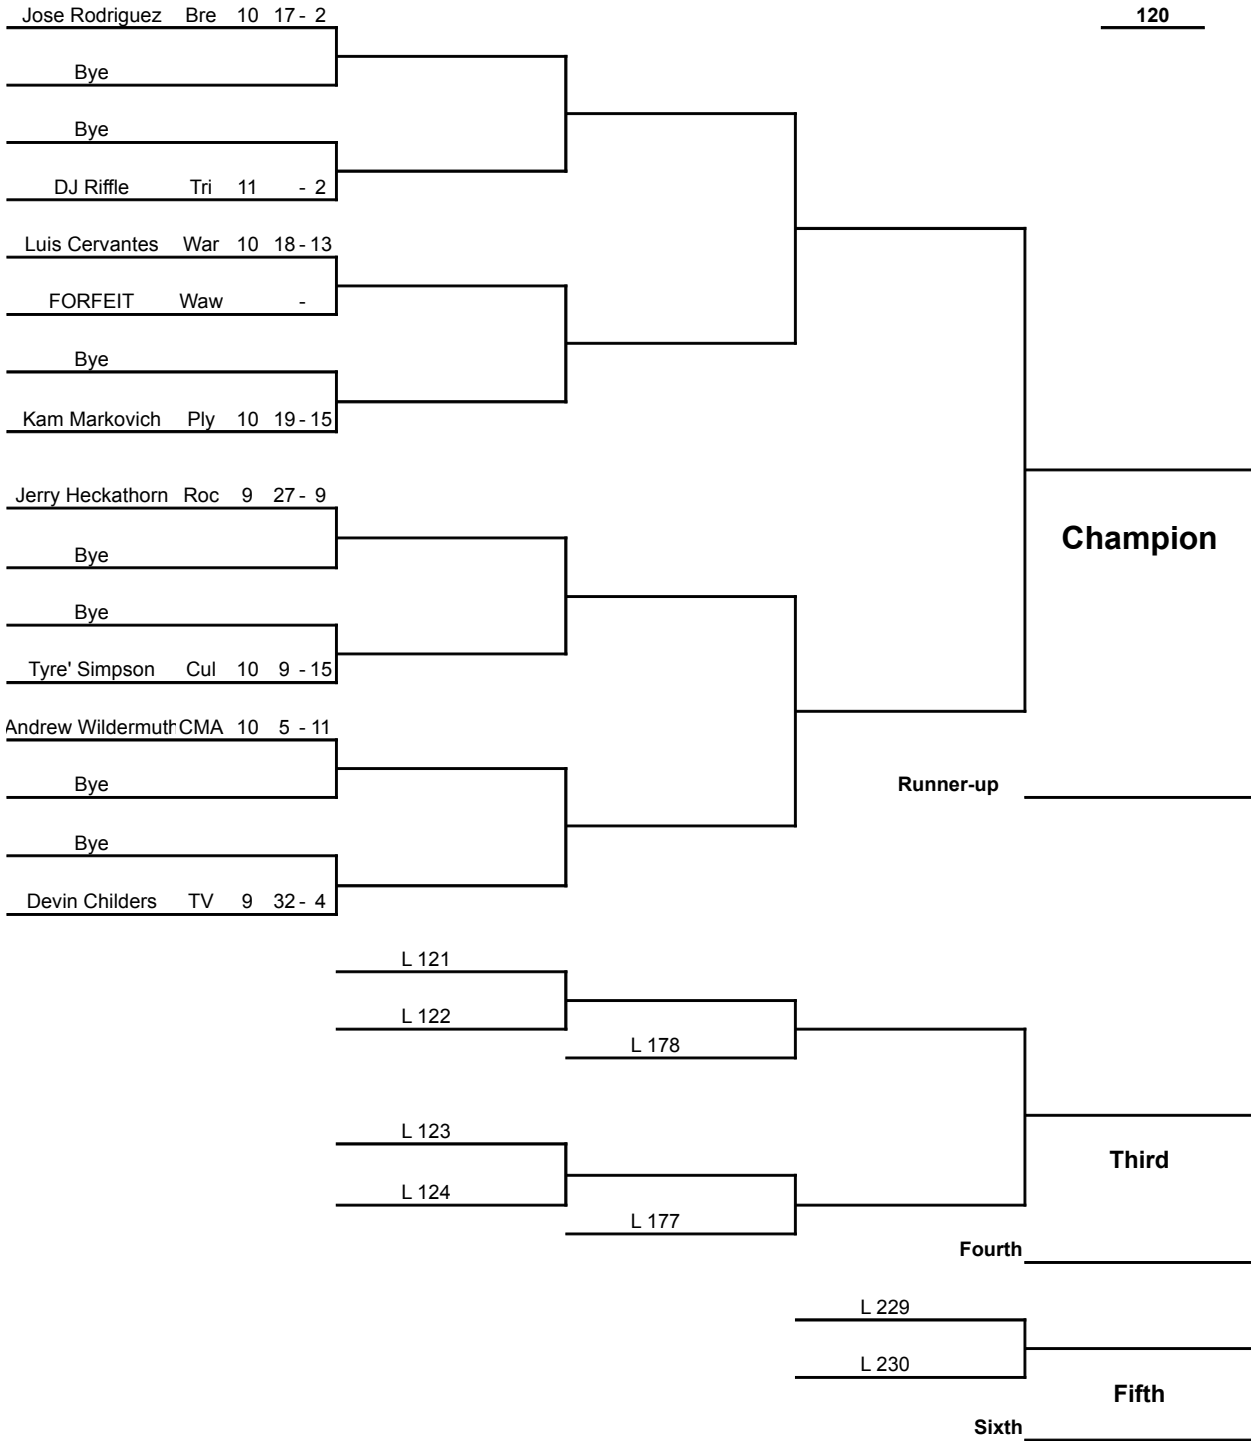

2012 Plymouth Wrestling Sectional