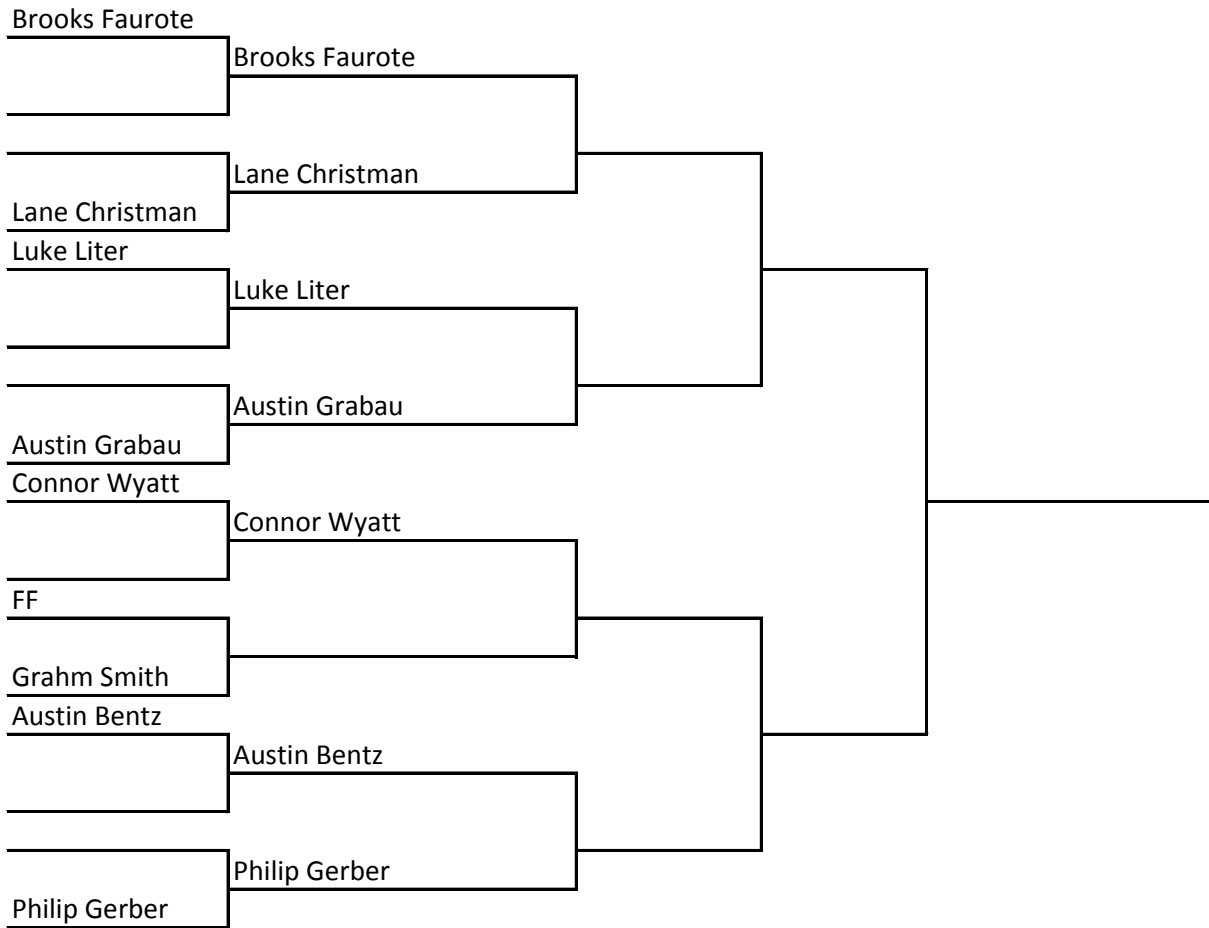

145

School	Wrestler	Wins	Losses	Percentage	Seed	Line
Adams Central	Luke Liter	22	14	0.6111	5	
Bellmont	Brooks Faurote	31	1	0.9688	1	
Blackford	Lane Christman	2	18	0.1000		2nd Drawn
Bluffton	Philip Gerber	21	2	0.9130	2	
Jay County	Austin Bentz	19	17	0.5278		1st Drawn
Norwell	Grahm Smith	16	12	0.5714	6	
South Adams	Austin Grabau	24	12	0.6667	4	
Southern Wells	FF					6
Union City	Connor Wyatt	28	5	0.8485	3