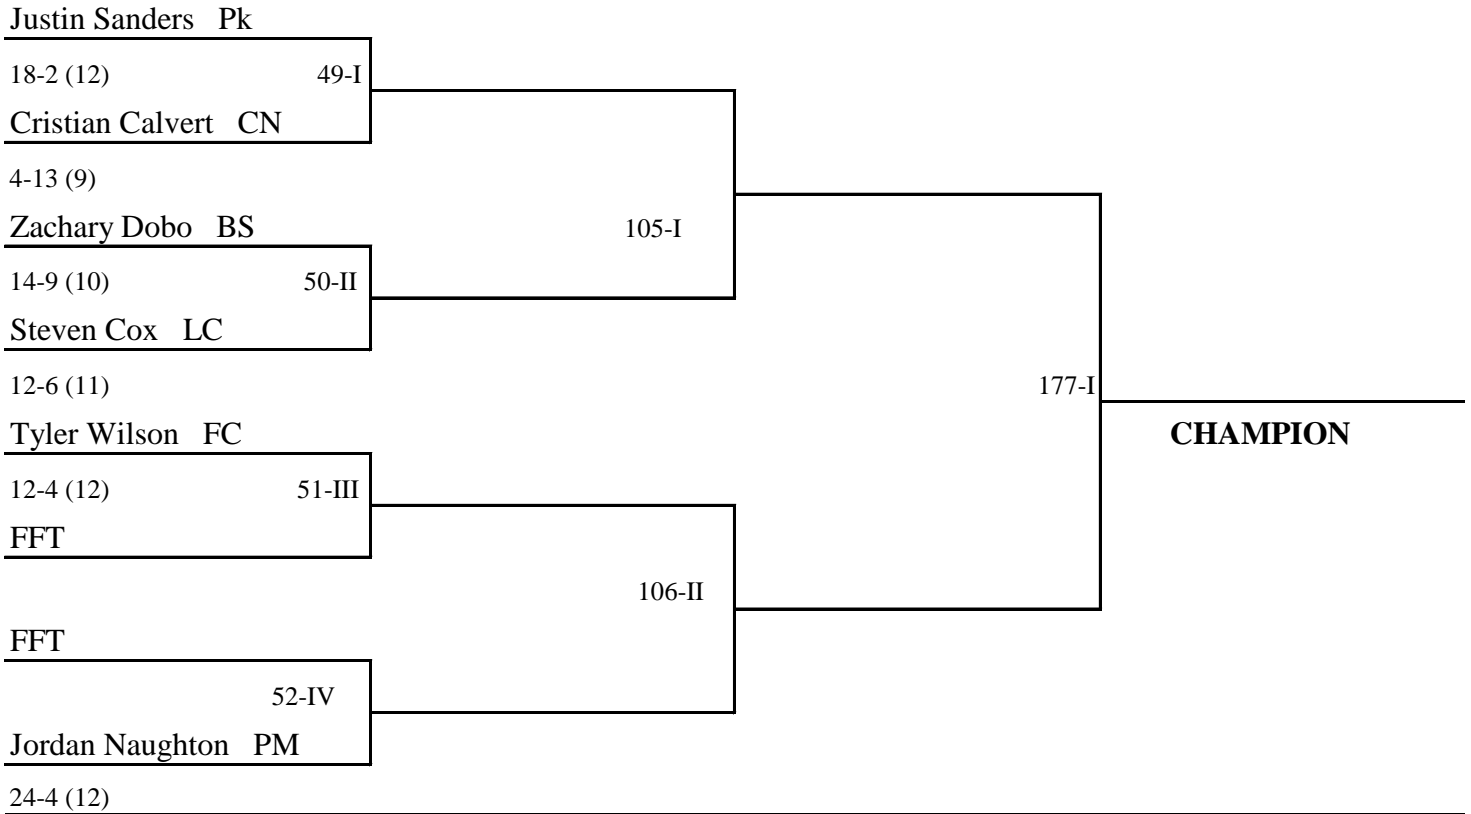

CHAMPIONSHIP BRACKET

WEIGHT CLASS 195

WRESTLEBACK BRACKET

CONFERENCE INDIANA WRESTLING TOURNAMENT 2012

CHAMPIONSHIP BRACKET

WEIGHT CLASS 220

WRESTLEBACK BRACKET

CONFERENCE INDIANA WRESTLING TOURNAMENT 2012

CHAMPIONSHIP BRACKET

WEIGHT CLASS 285

WRESTLEBACK BRACKET