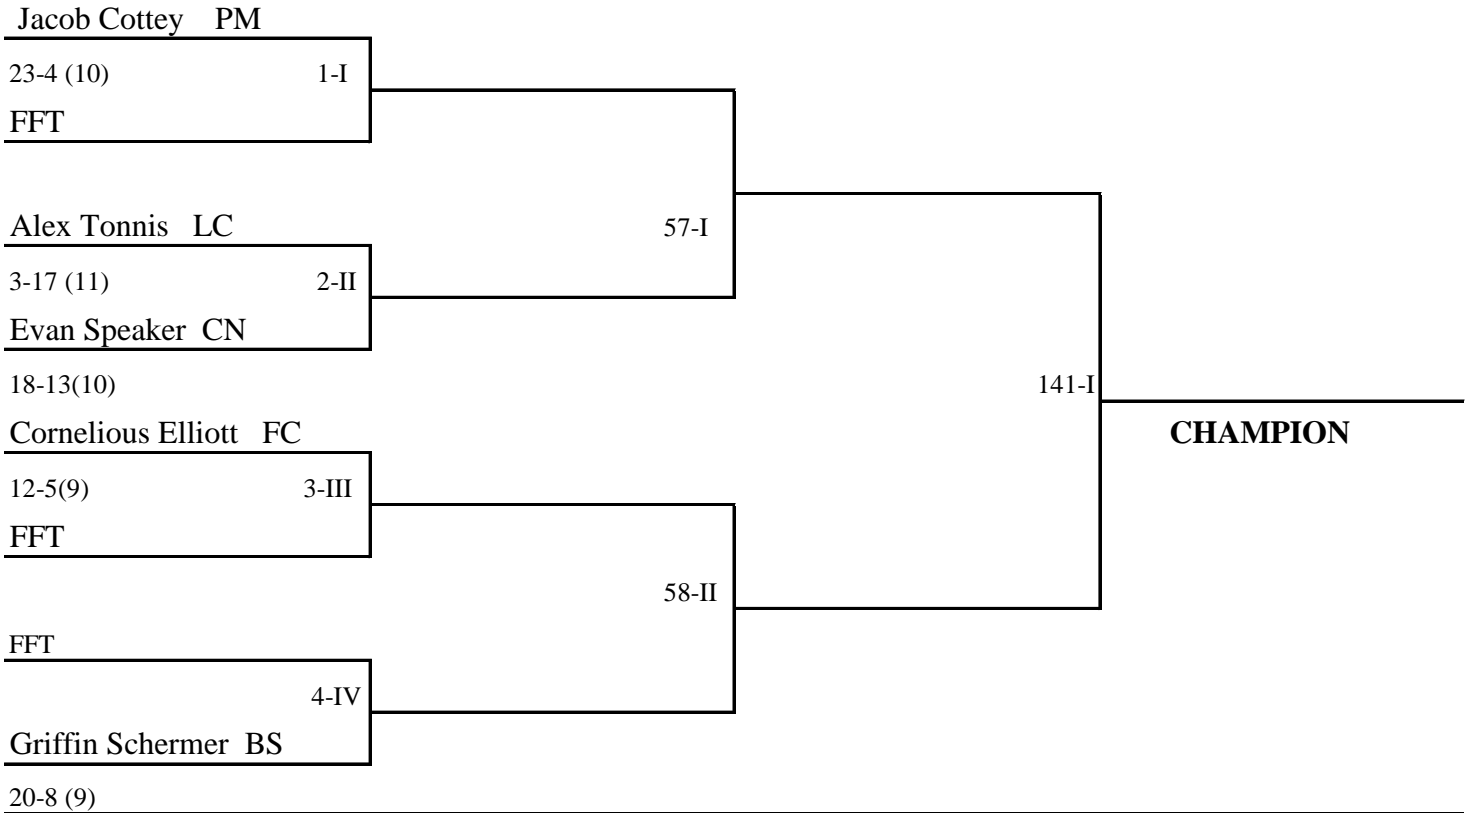

CONFERENCE INDIANA WRESTLING TOURNAMENT 2012

CHAMPIONSHIP BRACKET

WEIGHT CLASS 106

WRESTLEBACK BRACKET

CONFERENCE INDIANA WRESTLING TOURNAMENT 2012

CHAMPIONSHIP BRACKET

WRESTLEBACK BRACKET

CONFERENCE INDIANA WRESTLING TOURNAMENT 2012

CHAMPIONSHIP BRACKET

WEIGHT CLASS 120

WRESTLEBACK BRACKET

CONFERENCE INDIANA WRESTLING TOURNAMENT 2012

CHAMPIONSHIP BRACKET

WEIGHT CLASS 126

WRESTLEBACK BRACKET

CONFERENCE INDIANA WRESTLING TOURNAMENT 2012