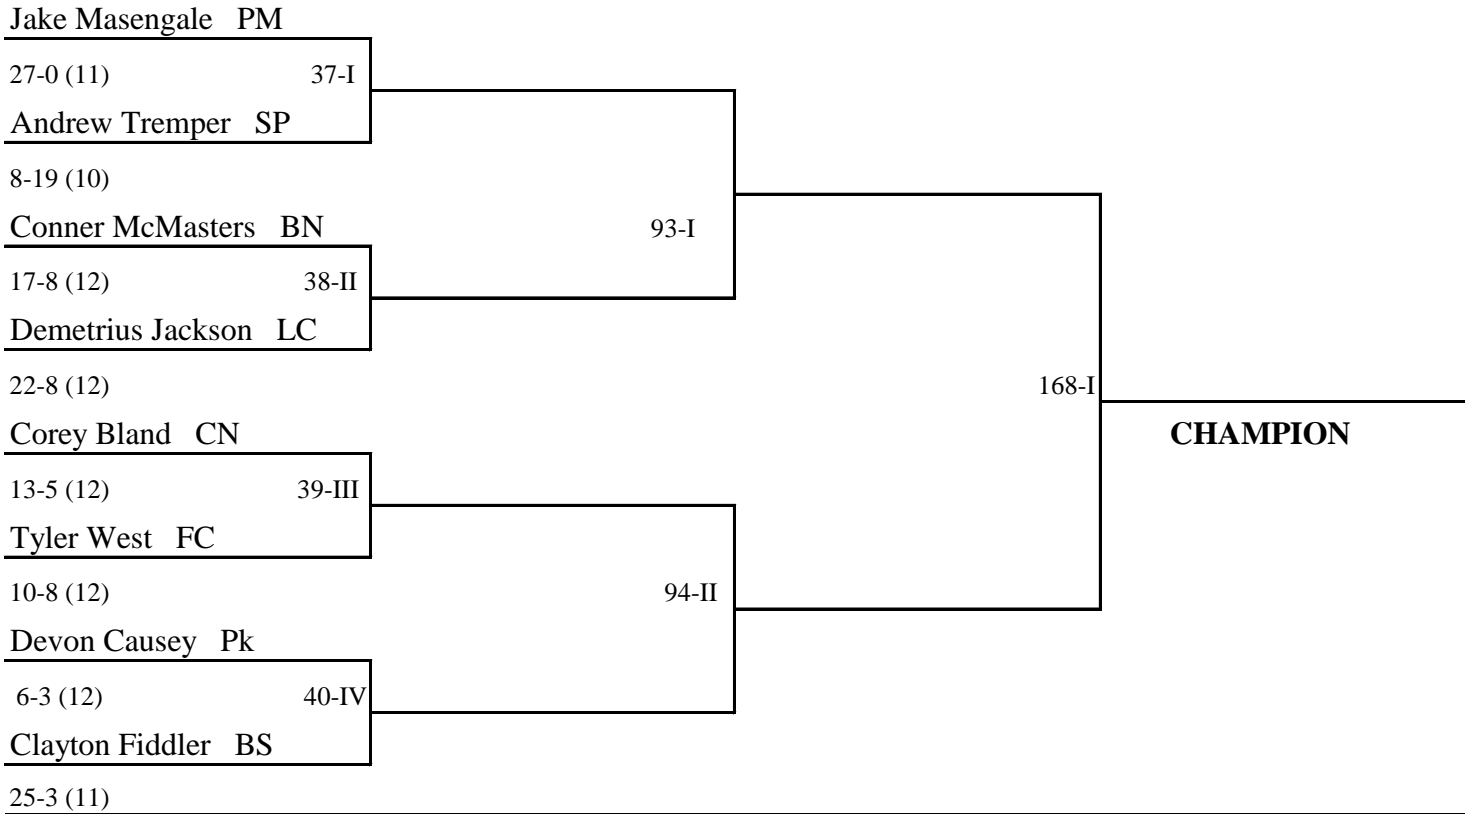

CONFERENCE INDIANA WRESTLING TOURNAMENT 2012

CHAMPIONSHIP BRACKET

WEIGHT CLASS 170

WRESTLEBACK BRACKET