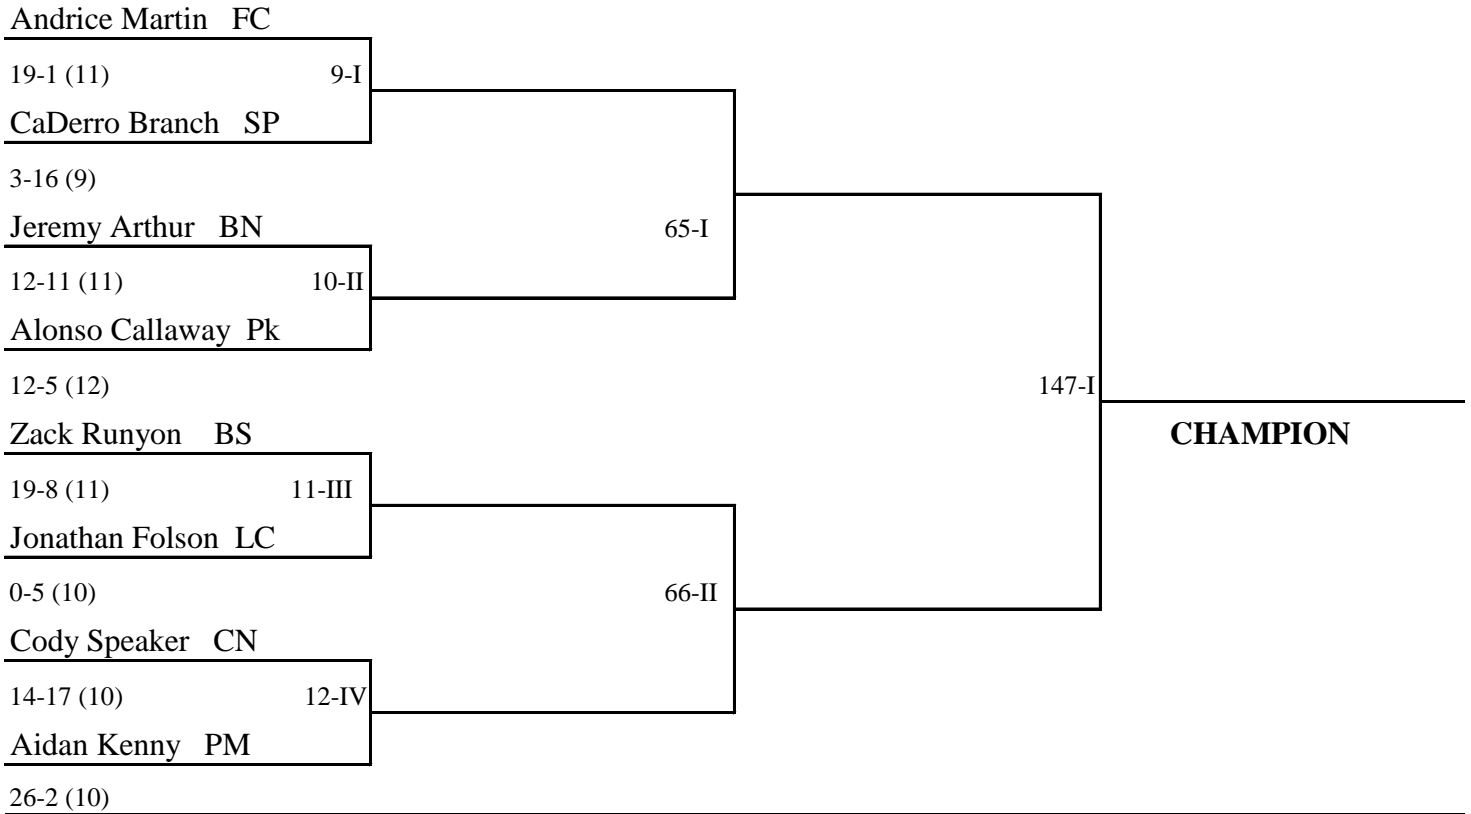

CONFERENCE INDIANA WRESTLING TOURNAMENT 2012

CHAMPIONSHIP BRACKET

WEIGHT CLASS 106

WRESTLEBACK BRACKET

CONFERENCE INDIANA WRESTLING TOURNAMENT 2012

CHAMPIONSHIP BRACKET

WRESTLEBACK BRACKET

CONFERENCE INDIANA WRESTLING TOURNAMENT 2012

CHAMPIONSHIP BRACKET

WEIGHT CLASS 120

WRESTLEBACK BRACKET

CONFERENCE INDIANA WRESTLING TOURNAMENT 2012

CHAMPIONSHIP BRACKET

WEIGHT CLASS 126

WRESTLEBACK BRACKET

CONFERENCE INDIANA WRESTLING TOURNAMENT 2012