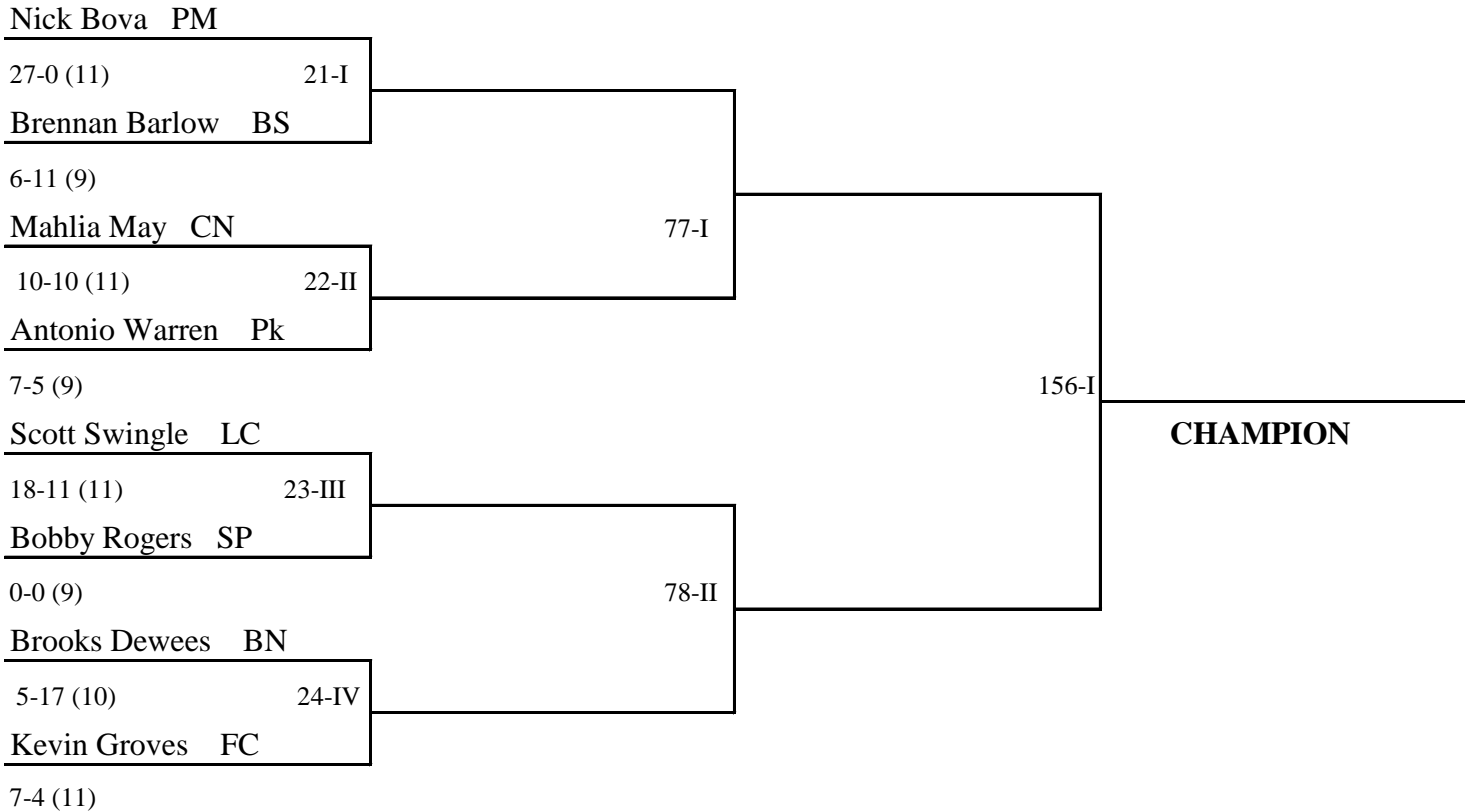

CHAMPIONSHIP BRACKET

WEIGHT CLASS 132

WRESTLEBACK BRACKET

CONFERENCE INDIANA WRESTLING TOURNAMENT 2012

CHAMPIONSHIP BRACKET

WEIGHT CLASS 138

WRESTLEBACK BRACKET

CONFERENCE INDIANA WRESTLING TOURNAMENT 2012