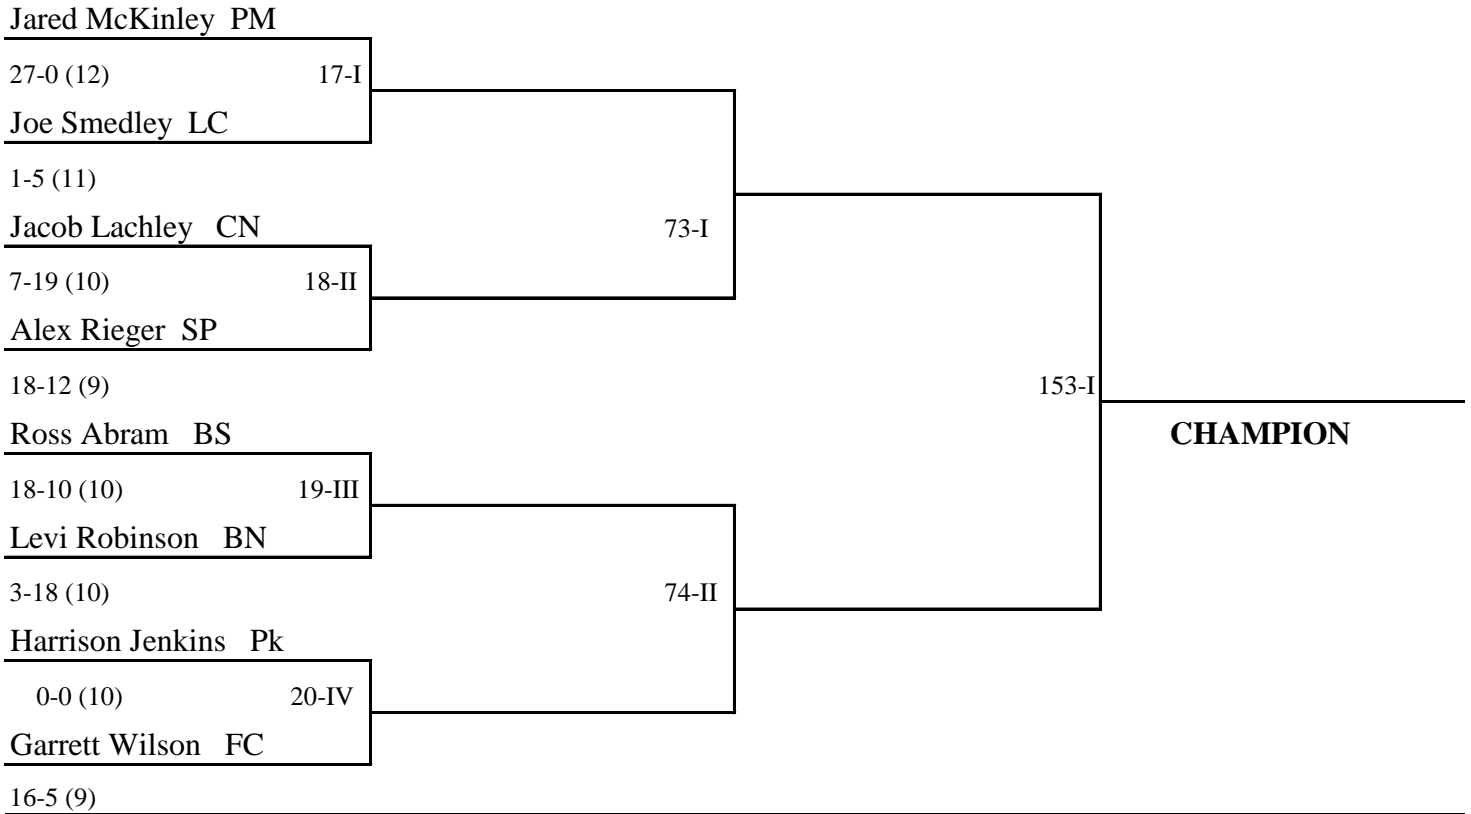

CONFERENCE INDIANA WRESTLING TOURNAMENT 2012

CHAMPIONSHIP BRACKET

WEIGHT CLASS 132

WRESTLEBACK BRACKET