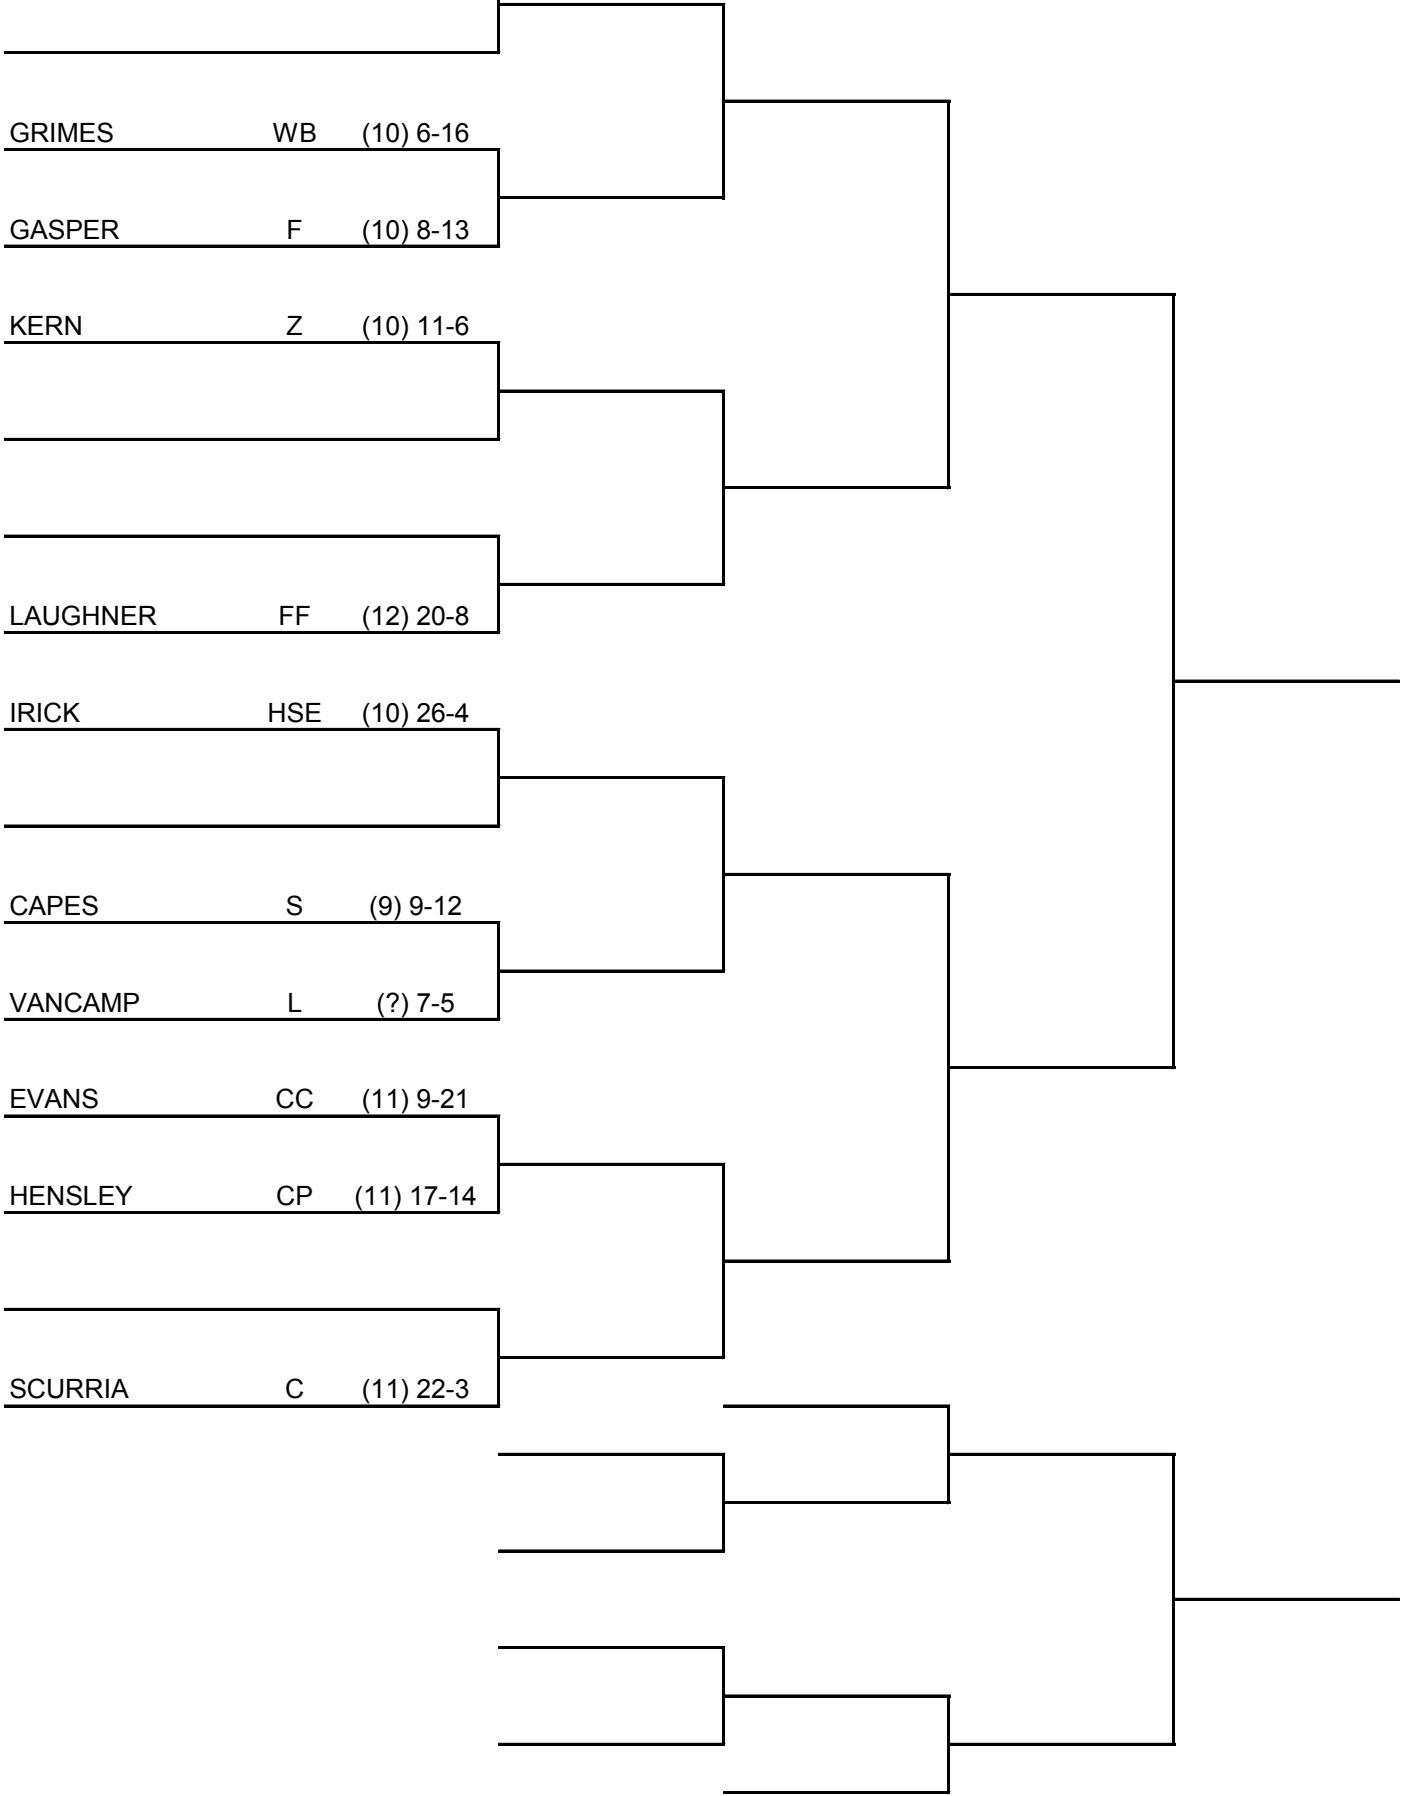

3 IRICK HSE (10) 26-4

CAPES S (9) 9-12

6 VANCAMP L (?) 7-5

EVANS CC (11) 9-21

HENSLEY CP (11) 17-14

2 SCURRIA C (11) 22-3

145

1 ROBINSON HSE (12) 17-0