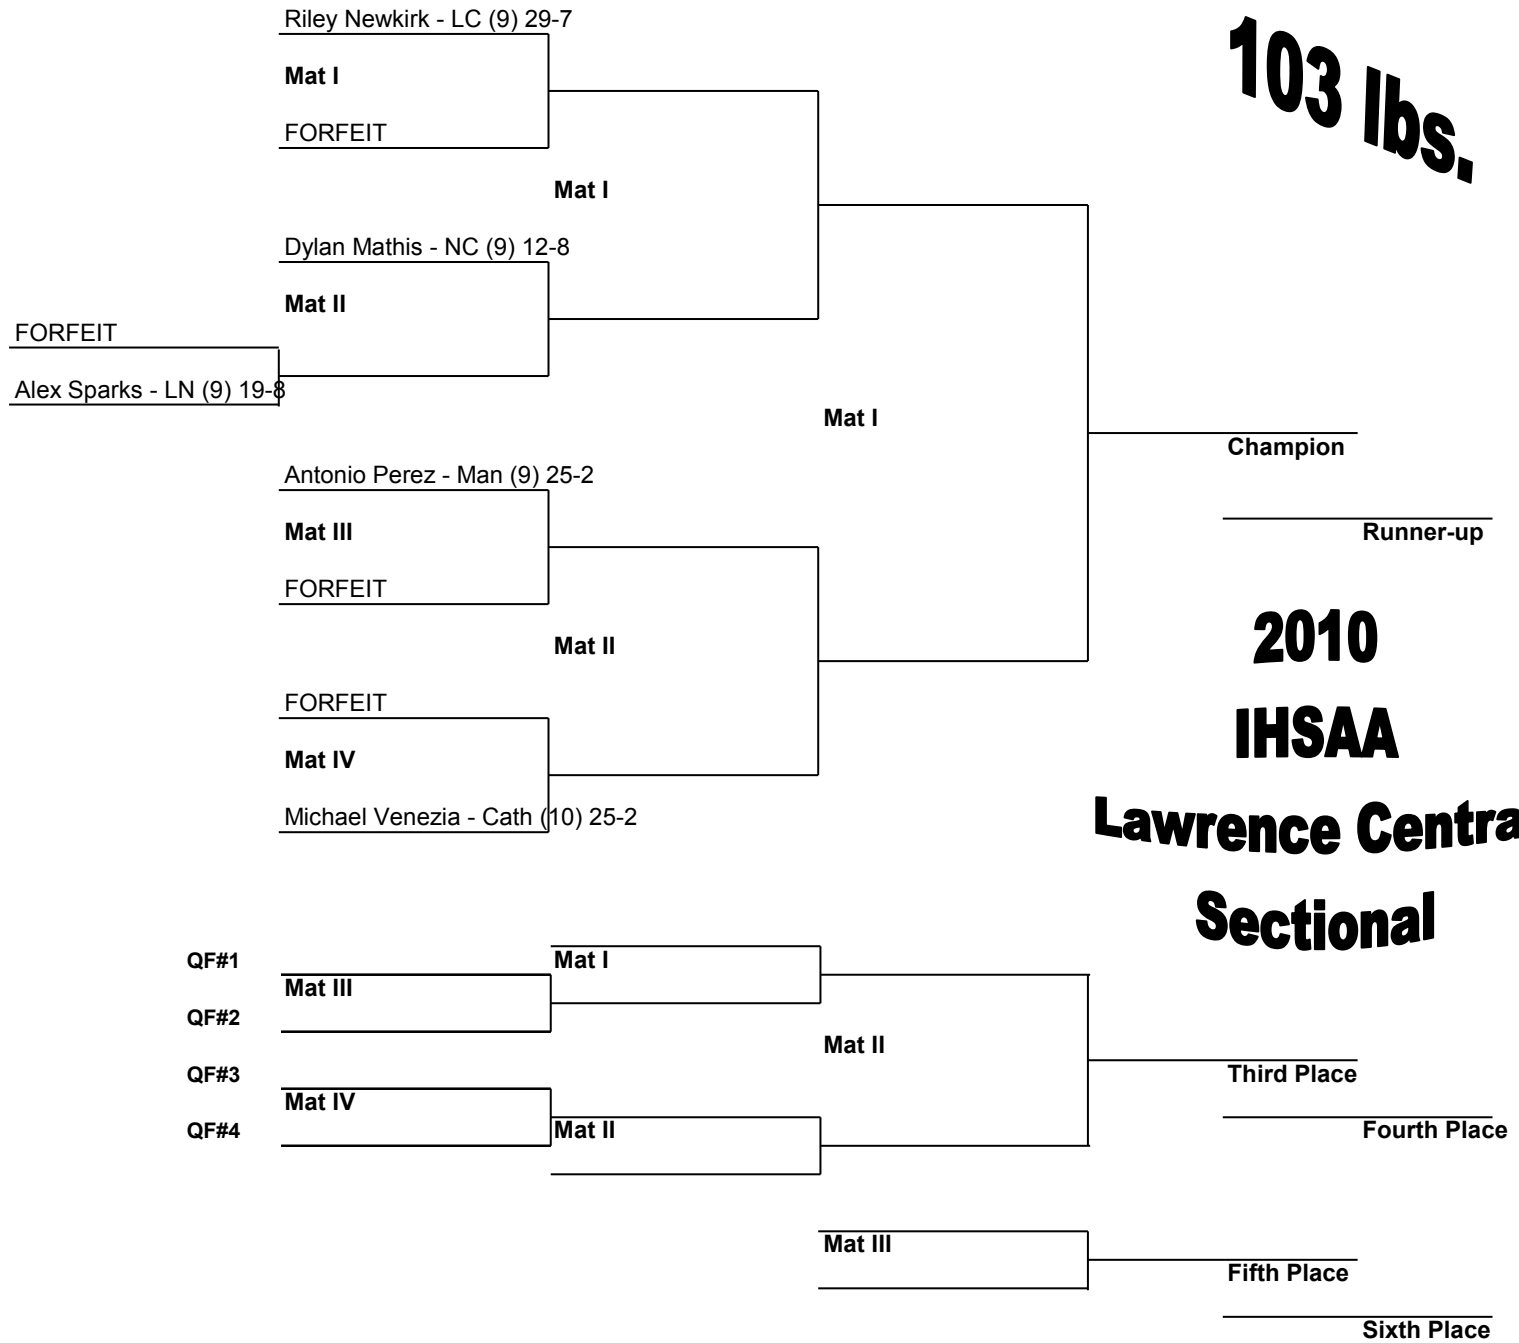

103 lbs.

112 lbs.

Brandon Nelsen - LN (12) 29-1

Erik Brown - Howe (10) 10-23

Mat I

Nathan Meyer - NC (10) 4-12

Mat I

John Hummel - Cath (10) 18-12